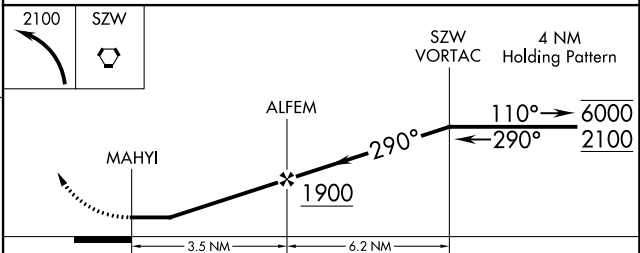

QUINCY, FLORIDA

AL-6775 (FAA)

23222

WAAS CH 40045 W20A	APP CRS 290°	Rwy Idg TDZE Apt Elev 221	N/A N/A 221

RNAV (GPS)-A

QUINCY MUNI (2J9)

RNP APCH-GPS.	MISSED APPROACH: Climbing left turn to 2100 direct SZW VORTAC and hold.
Procedure NA at night. Rwy 14, 32 helicopter visibility reduction below 1 SM NA.	

AWOS-3PT 118.975	TALLAHASSEE APP CON ★ 128.7 254.3	UNICOM 122.7 (CTAF)

CATEGORY	A	B	C	D
C CIRCLING	780-1	559 (600-1)		NA

QUINCY, FLORIDA
Orig 07OCT21

30°36'N-84°33'W

QUINCY MUNI (2J9)

RNAV (GPS)-A

SE-3, 26 DEC 2024 to 23 JAN 2025

SE-3, 26 DEC 2024 to 23 JAN 2025