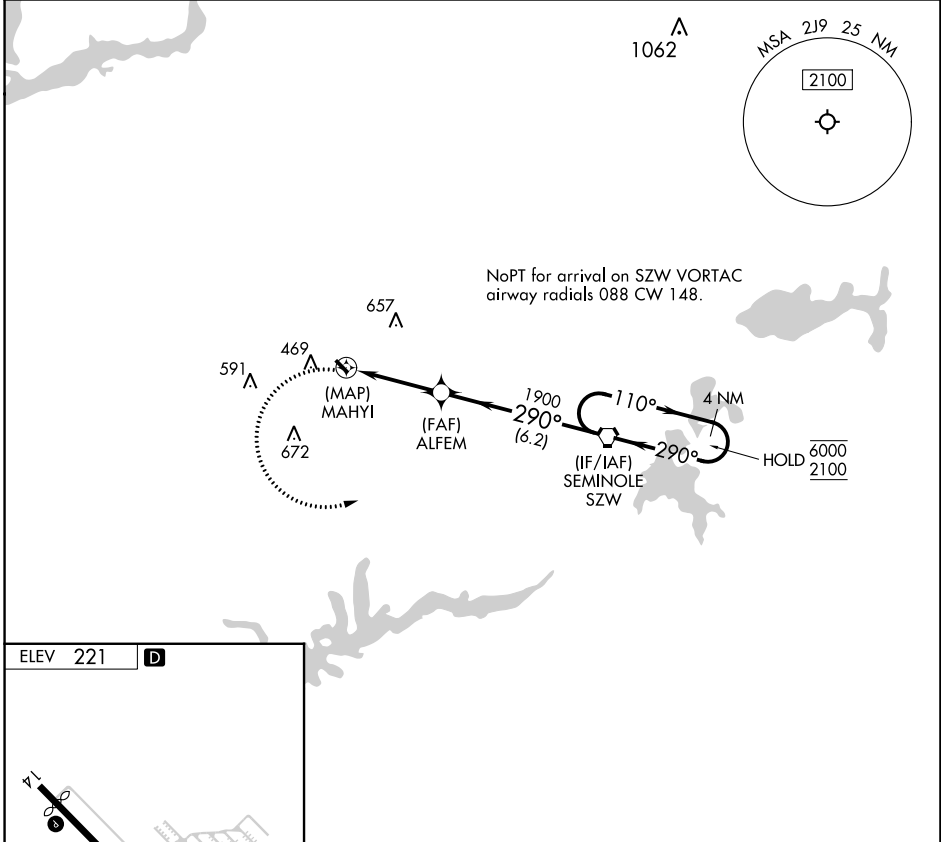

QUINCY, FLORIDA

AL-6775 (FAA)

23222

WAAS CH 40045 W20A	APP CRS 290°	Rwy Idg TDZE Apt Elev 221	N/A N/A 221
--	------------------------	---	--

RNAV (GPS)-A

QUINCY MUNI (2J9)

RNP APCH-GPS.	MISSED APPROACH: Climbing left turn to 2100 direct SZW VORTAC and hold.
<p>Procedure NA at night.</p> <p>Rwy 14, 32 helicopter visibility reduction below 1 SM NA.</p>	

AWOS-3PT 118.975	TALLAHASSEE APP CON ★ 128.7 254.3	UNICOM 122.7 (CTAF)
----------------------------	---	-------------------------------

CATEGORY	A	B	C	D
C CIRCLING	780-1	559 (600-1)		NA

QUINCY, FLORIDA
Orig 07OCT21

30°36'N-84°33'W

QUINCY MUNI (2J9)

RNAV (GPS)-A

SE-3, 26 DEC 2024 to 23 JAN 2025

SE-3, 26 DEC 2024 to 23 JAN 2025