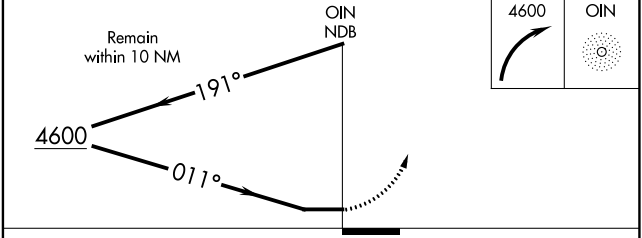

NDB OIN	APP CRS	Rwy Idg	3501
341	011°	TDZE	2702
		Apt Elev	2707

NDB RWY 35

OBERLIN MUNI (OIN)

⚠ Circling to Rwy 12, 17, 30 NA at night.

MISSED APPROACH: Climbing right turn to 4600 in OIN NDB holding pattern.

AWOS-3 119.225	DENVER CENTER 132.7 226.675	UNICOM 122.8 (CTAF)
--------------------------	---------------------------------------	-------------------------------

ELEV 2707 **D** TDZE 2702

CATEGORY	A	B	C	D
S-35	3420-1	718 (800-1)	3420-2 718 (800-2)	NA
C CIRCLING	3420-1	713 (800-1)	3420-2 713 (800-2)	NA