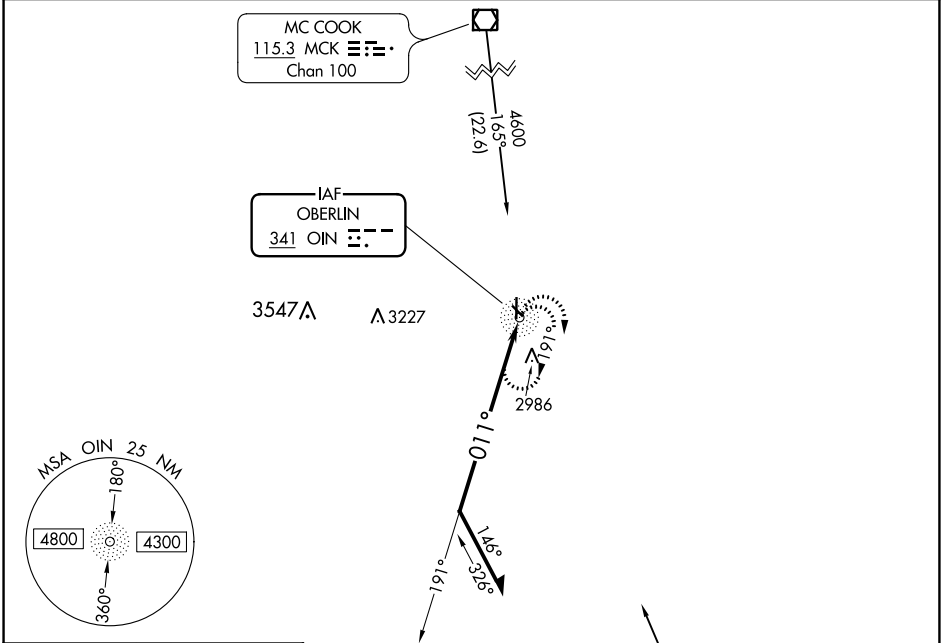

NDB OIN	APP CRS	Rwy Idg	3501
341	011°	TDZE	2702
		Apt Elev	2707

NDB RWY 35

OBERLIN MUNI (OIN)

⚠ Circling to Rwy 12, 17, 30 NA at night.

MISSED APPROACH: Climbing right turn to 4600 in OIN NDB holding pattern.

AWOS-3 119.225	DENVER CENTER 132.7 226.675	UNICOM 122.8 (CTAF)
--------------------------	---------------------------------------	-------------------------------

ELEV 2707 **D** TDZE 2702

CATEGORY	A	B	C	D
S-35	3420-1	718 (800-1)	3420-2 718 (800-2)	NA
C CIRCLING	3420-1	713 (800-1)	3420-2 713 (800-2)	NA

NC-2, 26 DEC 2024 to 23 JAN 2025

NC-2, 26 DEC 2024 to 23 JAN 2025