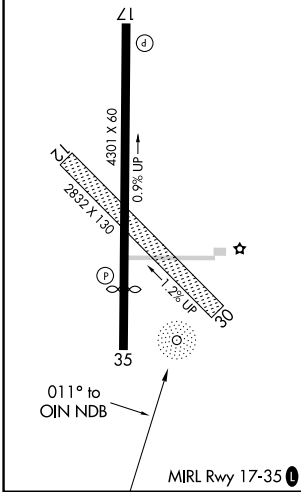

NDB OIN	APP CRS	Rwy Idg	3501
341	011°	TDZE	2702
		Apt Elev	2707

NDB RWY 35

OBERLIN MUNI (OIN)

⚠ Circling to Rwy 12, 17, 30 NA at night.

MISSED APPROACH: Climbing right turn to 4600 in OIN NDB holding pattern.

AWOS-3 119.225	DENVER CENTER 132.7 226.675	UNICOM 122.8 (CTAF)
--------------------------	---------------------------------------	-------------------------------

ELEV 2707 **D** TDZE 2702

CATEGORY	A	B	C	D
S-35	3420-1	718 (800-1)	3420-2 718 (800-2)	NA
C CIRCLING	3420-1	713 (800-1)	3420-2 713 (800-2)	NA