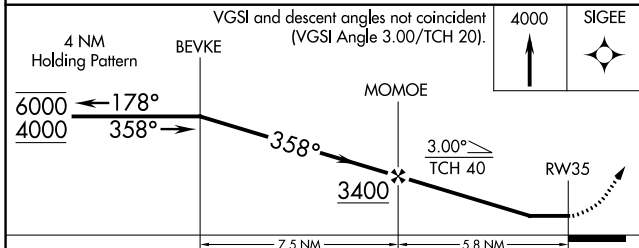

CATEGORY	A	B	C	D
CIRCLING	2060-1 522 (600-1)	2100-1 562 (600-1)	NA