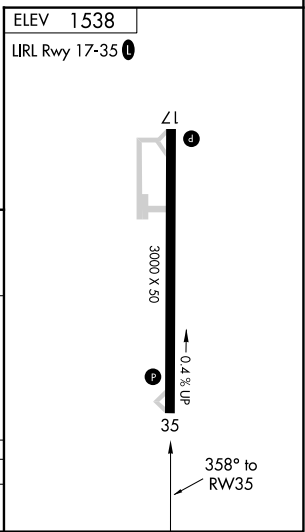

APP CRS 358°	Rwy Idg TDZE Apt Elev	N/A N/A 1538
------------------------	-----------------------------	---

RNAV (GPS)-A

SIBLEY MUNI (ISB)

RNP APCH.	Procedure NA at night. Use Worthington altimeter setting.	MISSED APPROACH: Climb to 4000 direct SIGEE and hold.
-----------	--	---

CATEGORY	A	B	C	D
CIRCLING	2060-1 522 (600-1)	2100-1 562 (600-1)	NA	