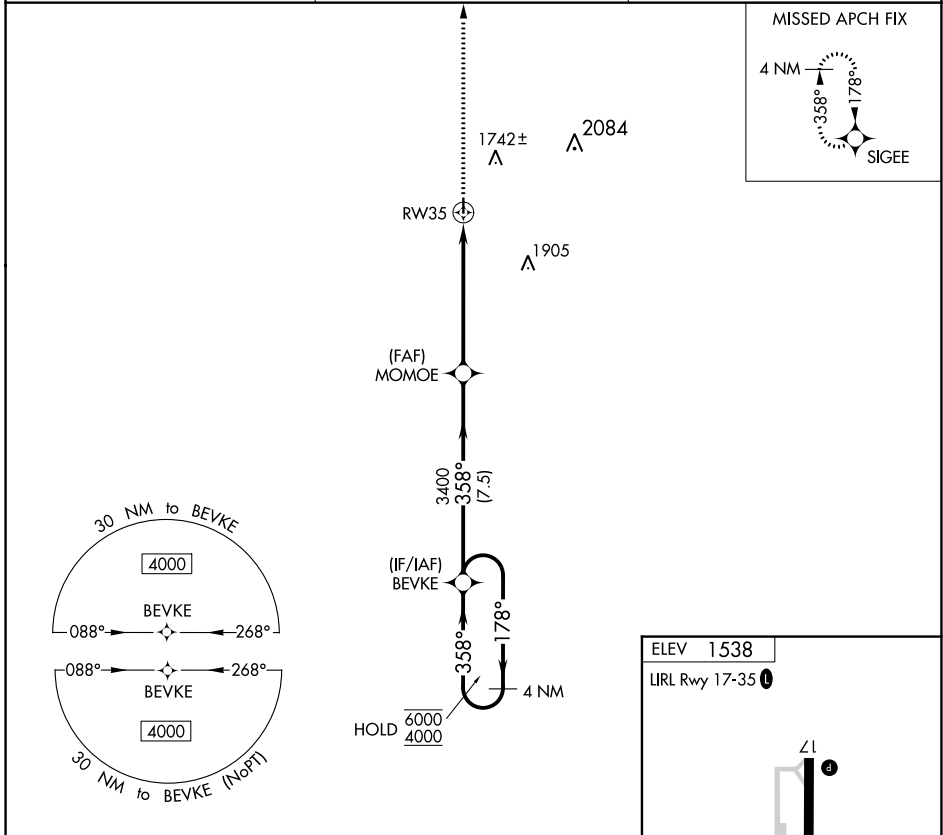

APP CRS 358°	Rwy Idg TDZE Apt Elev	N/A N/A 1538
------------------------	-----------------------------	---

RNAV (GPS)-A

SIBLEY MUNI (ISB)

RNP APCH.	Procedure NA at night. Use Worthington altimeter setting.	MISSED APPROACH: Climb to 4000 direct SIGEE and hold.
-----------	--	---

OTG AWOS-3PT 121.075	MINNEAPOLIS CENTER 132.05 317.4	UNICOM 122.8 (CTAF) 0
--------------------------------	---	---------------------------------

NC-3, 26 DEC 2024 to 23 JAN 2025

NC-3, 26 DEC 2024 to 23 JAN 2025

CATEGORY	A	B	C	D
CIRCLING	2060-1 522 (600-1)	2100-1 562 (600-1)	NA	