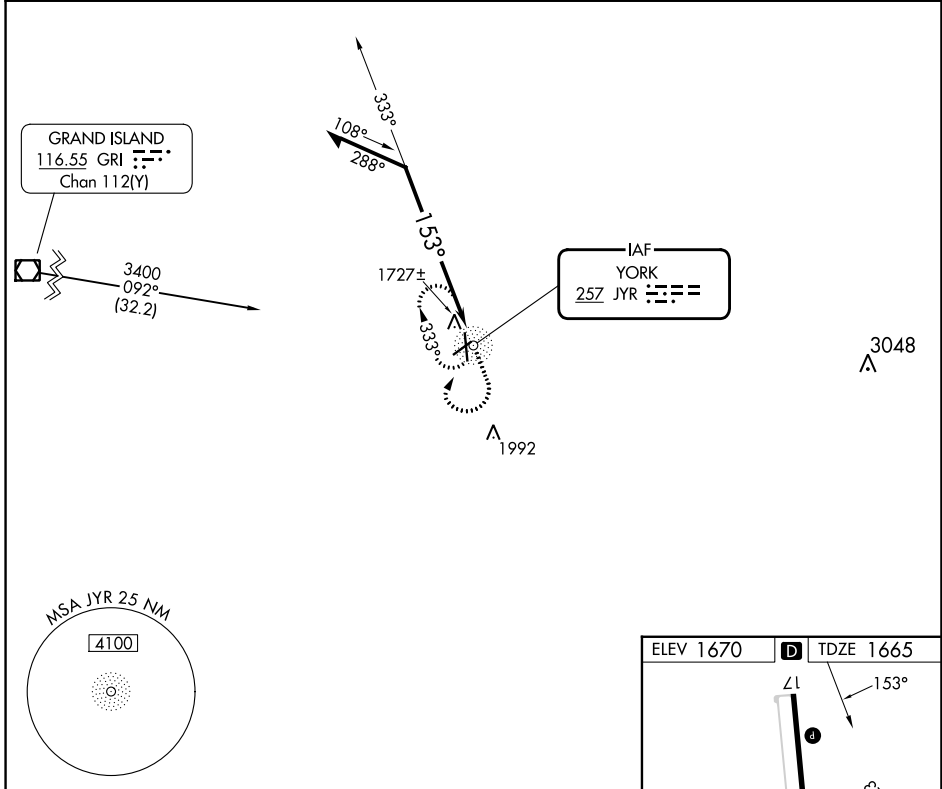

NDB JYR 257	APP CRS 153°	Rwy Idg 5898
		TDZE 1665
		Apt Elev 1670

NDB RWY 17

YORK MUNI (JYR)

▽ When local altimeter setting not received, use Aurora altimeter setting and increase all MDA 60 feet, increase Straight-in and Circling visibilities Cat C ¼ mile. Visibility reduction by helicopters NA.

△ NA

MISSED APPROACH: Climb to 3000 then climbing right turn to 3300 direct JYR NDB and hold.

AWOS-3 124.175	MINNEAPOLIS CENTER 119.4 278.8	UNICOM 122.8 (CTAF) 0
--------------------------	--	---------------------------------

CATEGORY	A	B	C	D
S-17	2300-1	635 (700-1)	2300-1¾ 635 (700-1¾)	NA
CIRCLING	2300-1	630 (700-1)	2300-1¾ 630 (700-1¾)	NA

NC-2, 26 DEC 2024 to 23 JAN 2025

NC-2, 26 DEC 2024 to 23 JAN 2025