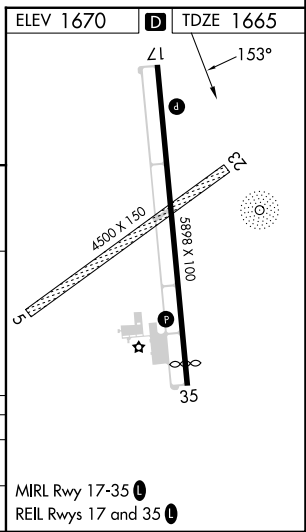

NDB JYR 257	APP CRS 153°	Rwy Idg 5898
		TDZE 1665
		Apt Elev 1670

NDB RWY 17

YORK MUNI (JYR)

▽ When local altimeter setting not received, use Aurora altimeter setting and increase all MDA 60 feet, increase Straight-in and Circling visibilities Cat C ¼ mile. Visibility reduction by helicopters NA.

△ NA

MISSED APPROACH: Climb to 3000 then climbing right turn to 3300 direct JYR NDB and hold.

AWOS-3 124.175	MINNEAPOLIS CENTER 119.4 278.8	UNICOM 122.8 (CTAF) 0
--------------------------	--	---------------------------------

CATEGORY	A	B	C	D
S-17	2300-1	635 (700-1)	2300-1¾ 635 (700-1¾)	NA
CIRCLING	2300-1	630 (700-1)	2300-1¾ 630 (700-1¾)	NA

NC-2, 26 DEC 2024 to 23 JAN 2025

NC-2, 26 DEC 2024 to 23 JAN 2025