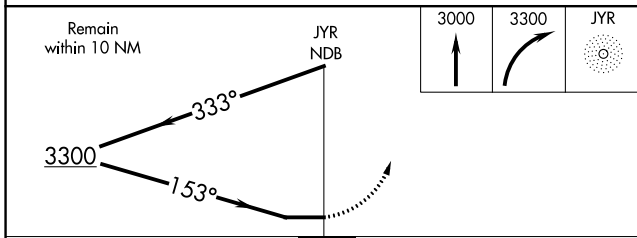

NDB JYR 257	APP CRS 153°	Rwy Idg 5898
		TDZE 1665
		Apt Elev 1670

NDB RWY 17

YORK MUNI (JYR)

▽ When local altimeter setting not received, use Aurora altimeter setting and increase all MDA 60 feet, increase Straight-in and Circling visibilities Cat C ¼ mile. Visibility reduction by helicopters NA.

△ NA

MISSED APPROACH: Climb to 3000 then climbing right turn to 3300 direct JYR NDB and hold.

AWOS-3 124.175	MINNEAPOLIS CENTER 119.4 278.8	UNICOM 122.8 (CTAF) 0
--------------------------	--	---------------------------------