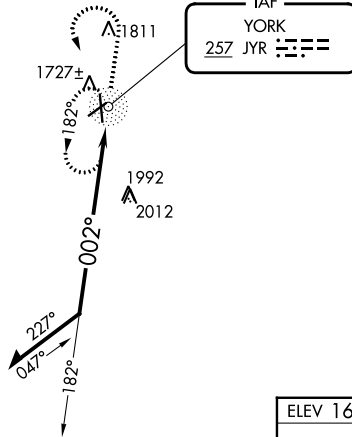

NDB JYR 257	APP CRS 002°	Rwy Idg TDZE Apt Elev	5498 1670 1670
-----------------------	------------------------	-----------------------------	---

NDB RWY 35

YORK MUNI (JYR)

⚠ NA When local altimeter setting not received, use Aurora altimeter setting and increase all MDA 60 feet.

MISSED APPROACH: Climb to 3000 then climbing left turn to 3300 direct JYR NDB and hold.

AWOS-3 124.175	MINNEAPOLIS CENTER 119.4 278.8	UNICOM 122.8 (CTAF) 0
--------------------------	--	---------------------------------

GRAND ISLAND
116.55 GRI
Chan 112(Y)

NC-2, 26 DEC 2024 to 23 JAN 2025

NC-2, 26 DEC 2024 to 23 JAN 2025

CATEGORY	A	B	C	D
S-35	2420-1 750 (800-1)	2420-1¼ 750 (800-1¼)	2420-2¼ 750 (800-2¼)	NA
CIRCLING	2420-1 750 (800-1)	2420-1¼ 750 (800-1¼)	2420-2¼ 750 (800-2¼)	NA