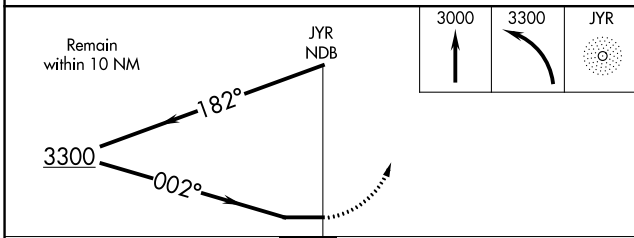

MISSED APPROACH: Climb to 3000 then climbing left turn to 3300 direct JYR NDB and hold.

AWOS-3 124.175	MINNEAPOLIS CENTER 119.4 278.8	UNICOM 122.8 (CTAF) 0
--------------------------	--	---------------------------------

GRAND ISLAND
116.55 GRI
Chan 112(Y)

NC-2, 26 DEC 2024 to 23 JAN 2025

NC-2, 26 DEC 2024 to 23 JAN 2025

CATEGORY	A	B	C	D
S-35	2420-1 750 (800-1)	2420-1¼ 750 (800-1¼)	2420-2¼ 750 (800-2¼)	NA
CIRCLING	2420-1 750 (800-1)	2420-1¼ 750 (800-1¼)	2420-2¼ 750 (800-2¼)	NA