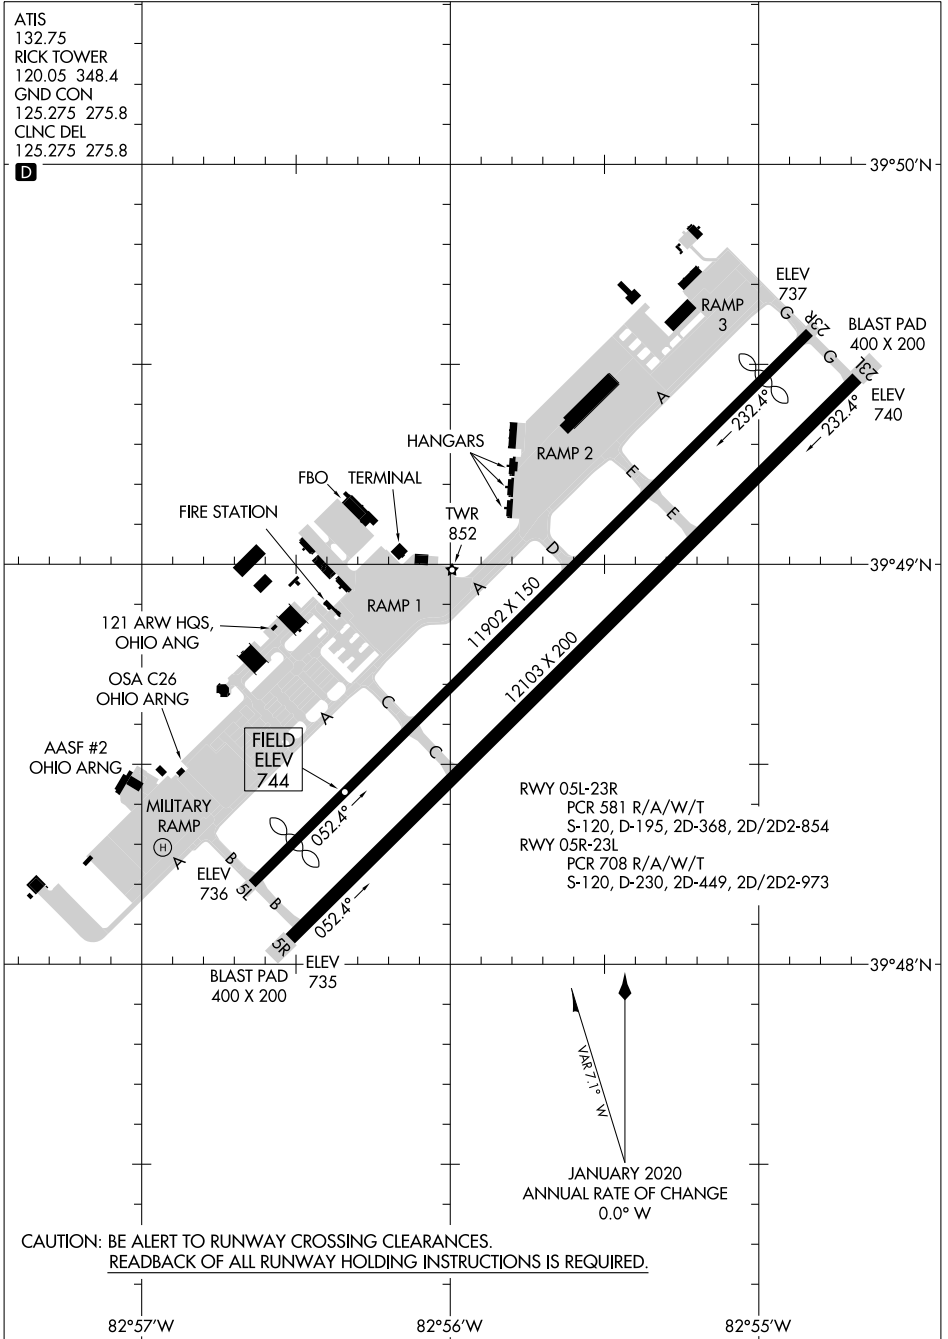

24361

# AIRPORT DIAGRAM

AL-6846 (FAA)

RICKENBACKER INTL (LCK)  
COLUMBUS, OHIO

ATIS  
132.75  
RICK TOWER  
120.05 348.4  
GND CON  
125.275 275.8  
CLNC DEL  
125.275 275.8

D

39°50'N

39°49'N

39°48'N

EC-2, 26 DEC 2024 to 23 JAN 2025

EC-2, 26 DEC 2024 to 23 JAN 2025

CAUTION: BE ALERT TO RUNWAY CROSSING CLEARANCES.  
RECALL OF ALL RUNWAY HOLDING INSTRUCTIONS IS REQUIRED.

# AIRPORT DIAGRAM

24361

COLUMBUS, OHIO  
RICKENBACKER INTL (LCK)