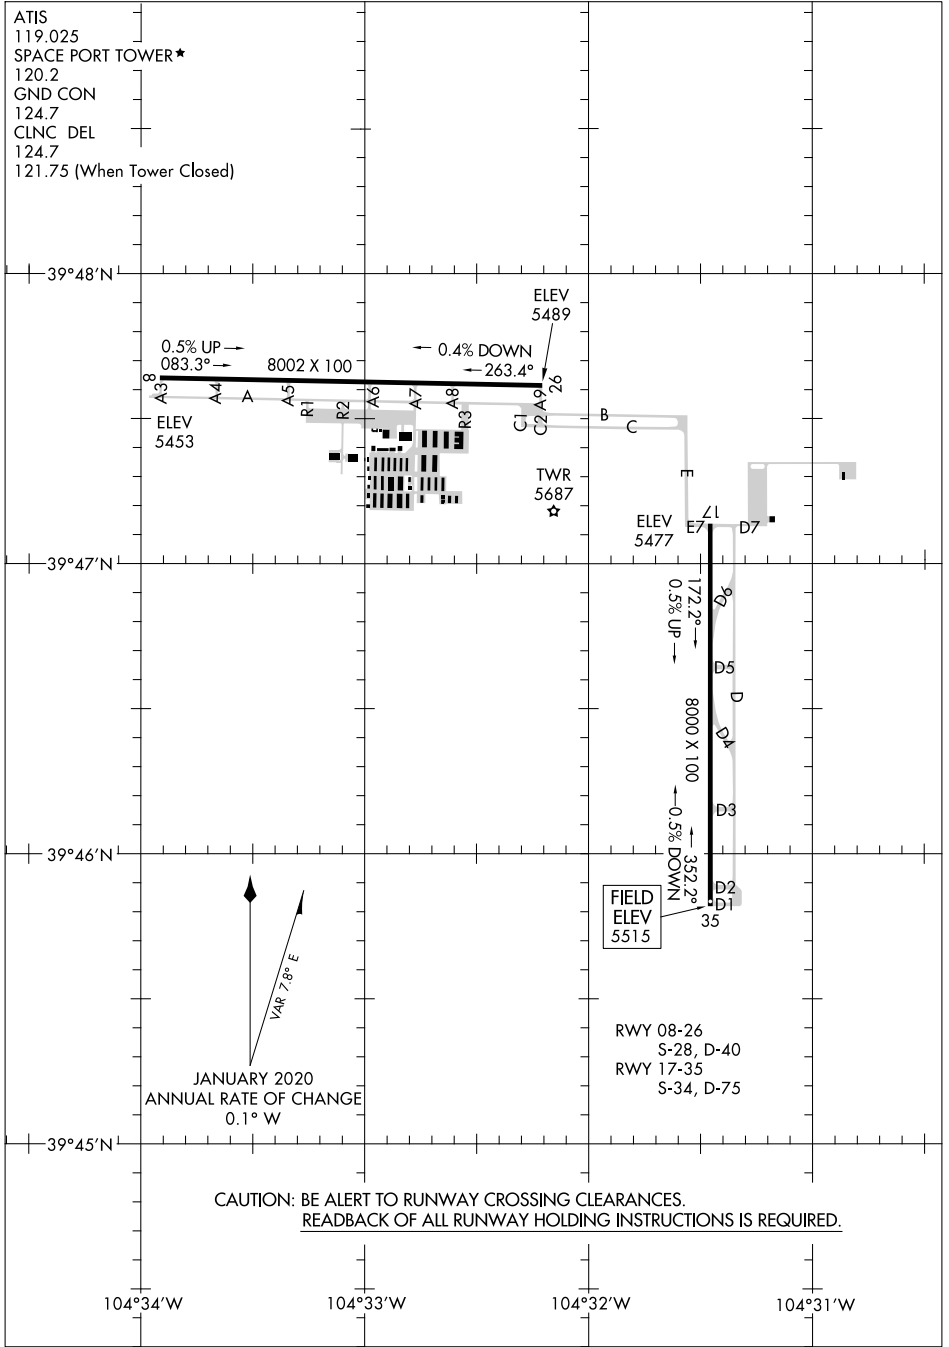

23334

AIRPORT DIAGRAM

COLORADO AIR AND SPACE PORT (CFO)

AL-6851 (FAA)

DENVER, COLORADO

ATIS
 119.025
 SPACE PORT TOWER ★
 120.2
 GND CON
 124.7
 CLNC DEL
 124.7
 121.75 (When Tower Closed)

SW-1, 26 DEC 2024 to 23 JAN 2025

SW-1, 26 DEC 2024 to 23 JAN 2025

AIRPORT DIAGRAM

DENVER, COLORADO

COLORADO AIR AND SPACE PORT (CFO)

23334