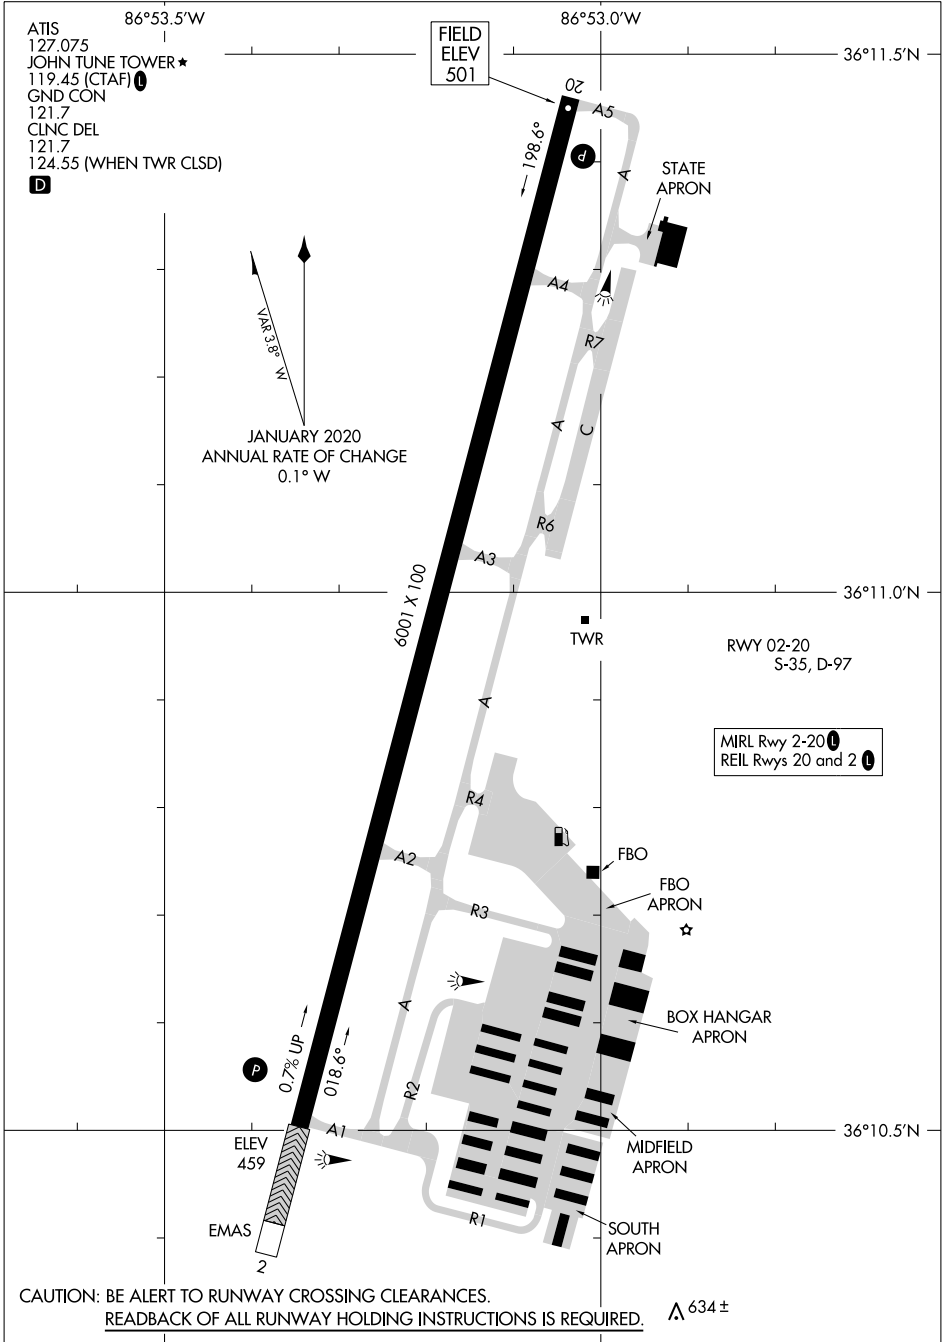

24305

AIRPORT DIAGRAM

AL-6878 (FAA)

JOHN C TUNE (JWN)
NASHVILLE, TENNESSEE

SE-1, 26 DEC 2024 to 23 JAN 2025

SE-1, 26 DEC 2024 to 23 JAN 2025

AIRPORT DIAGRAM

24305