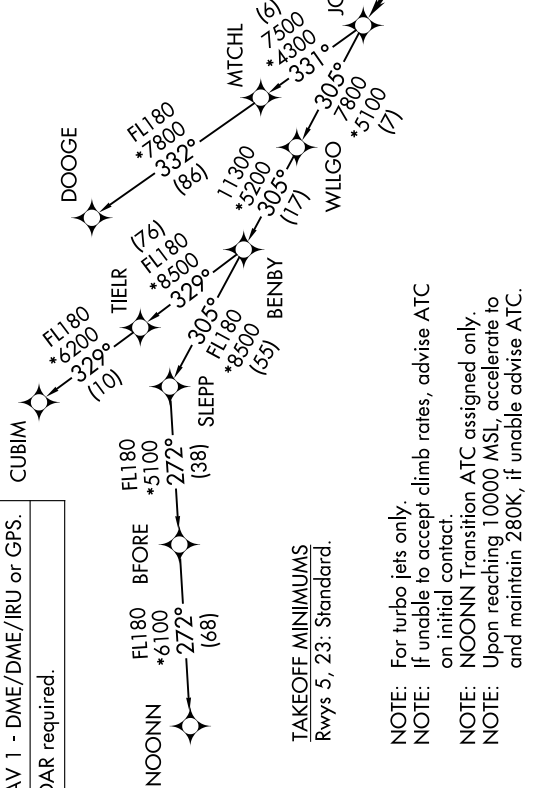

JOJO FIVE DEPARTURE (RNAV)

SE-2, 26 DEC 2024 to 23 JAN 2025

CHARLOTTE DEP CON
134.75 257.2
AWOS-3
119.675
CLNC DEL (GCO)
124.9
UNICOM (CTAF)
123.05

**TOP ALTITUDE:
3000**

DEPARTURE ROUTE DESCRIPTION

TAKEOFF RUNWAY 5: Climb on heading 063° to 2000 before proceeding on course, then on heading assigned by ATC, thence. . . .

TAKEOFF RUNWAY 23: Climb on heading 243° to 2800 before turning left, then on heading assigned by ATC, thence. . . .

. . . on RADAR vectors to **WAYDS**, then on depicted route to **JOJO**. Then on assigned transition. Maintain 3000, expect filed altitude within 10 minutes after departure.

CUBIM TRANSITION (JOJO5.CUBIM)
DOOGE TRANSITION (JOJO5.DOOGE)
NOONN TRANSITION (JOJO5.NOONN)

NOTE: Chart not to scale.

JOJO FIVE DEPARTURE (RNAV)

SE-2, 26 DEC 2024 to 23 JAN 2025