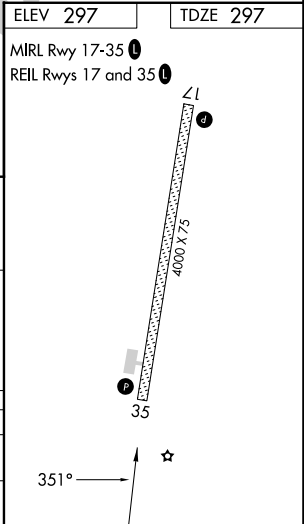

RNAV (GPS) RWY 35

ANVIK (ANV)(PANV)

APP CRS 351°	Rwy Idg 4000
	TDZE 297
	Apt Elev 297

RNP APCH - GPS.	MISSED APPROACH: Climbing right turn to 3700 direct ROBUE and hold, continue climb-in-hold to 3700.

AWOS-3P 133.55	ANCHORAGE CENTER 135.7 335.5	KENAI RADIO 122.4	UNICOM 122.7 (CTAF) 0

AK, 26 DEC 2024 to 20 FEB 2025

AK, 26 DEC 2024 to 20 FEB 2025