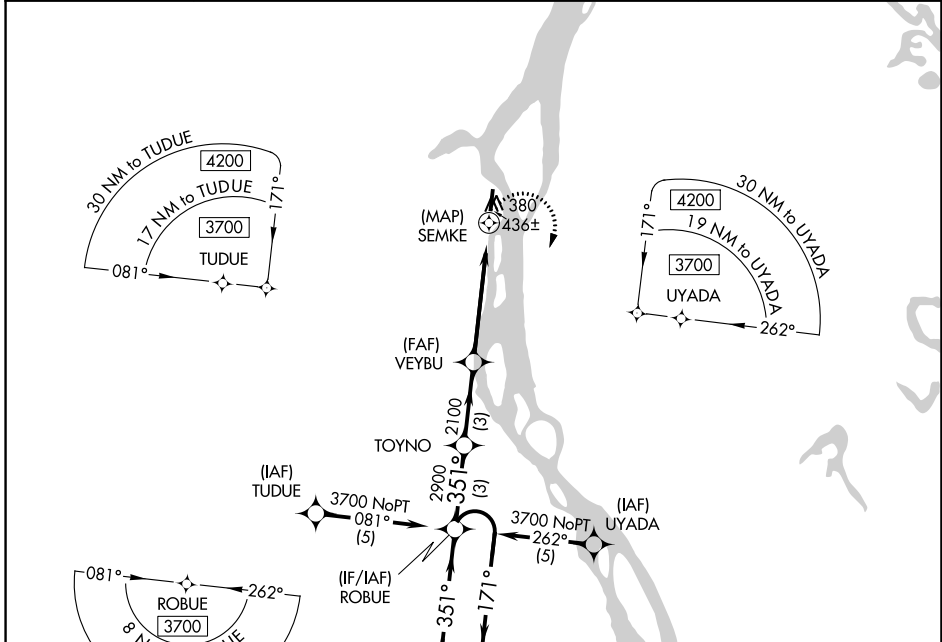

# RNAV (GPS) RWY 35

ANVIK (ANV)(PANV)

APP CRS <b>351°</b>	Rwy Idg <b>4000</b>
	TDZE <b>297</b>
	Apt Elev <b>297</b>

RNP APCH - GPS.	MISSED APPROACH: Climbing right turn to 3700 direct ROBUE and hold, continue climb-in-hold to 3700.
-----------------	---

AWOS-3P <b>133.55</b>	ANCHORAGE CENTER <b>135.7 335.5</b>	KENAI RADIO <b>122.4</b>	UNICOM <b>122.7 (CTAF) 0</b>
--------------------------	--	-----------------------------	---------------------------------

AK, 26 DEC 2024 to 20 FEB 2025

AK, 26 DEC 2024 to 20 FEB 2025