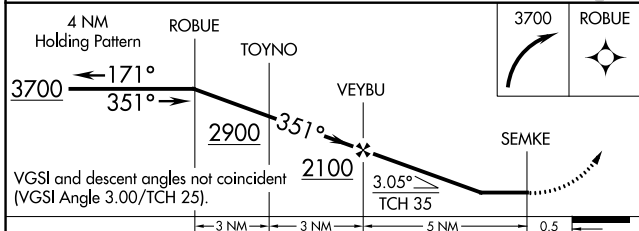

RNAV (GPS) RWY 35

ANVIK (ANV)(PANV)

APP CRS 351°	Rwy Idg 4000
	TDZE 297
	Apt Elev 297

RNP APCH - GPS.	MISSED APPROACH: Climbing right turn to 3700 direct ROBUE and hold, continue climb-in-hold to 3700.

AWOS-3P 133.55	ANCHORAGE CENTER 135.7 335.5	KENAI RADIO 122.4	UNICOM 122.7 (CTAF) 0

AK, 26 DEC 2024 to 20 FEB 2025

AK, 26 DEC 2024 to 20 FEB 2025