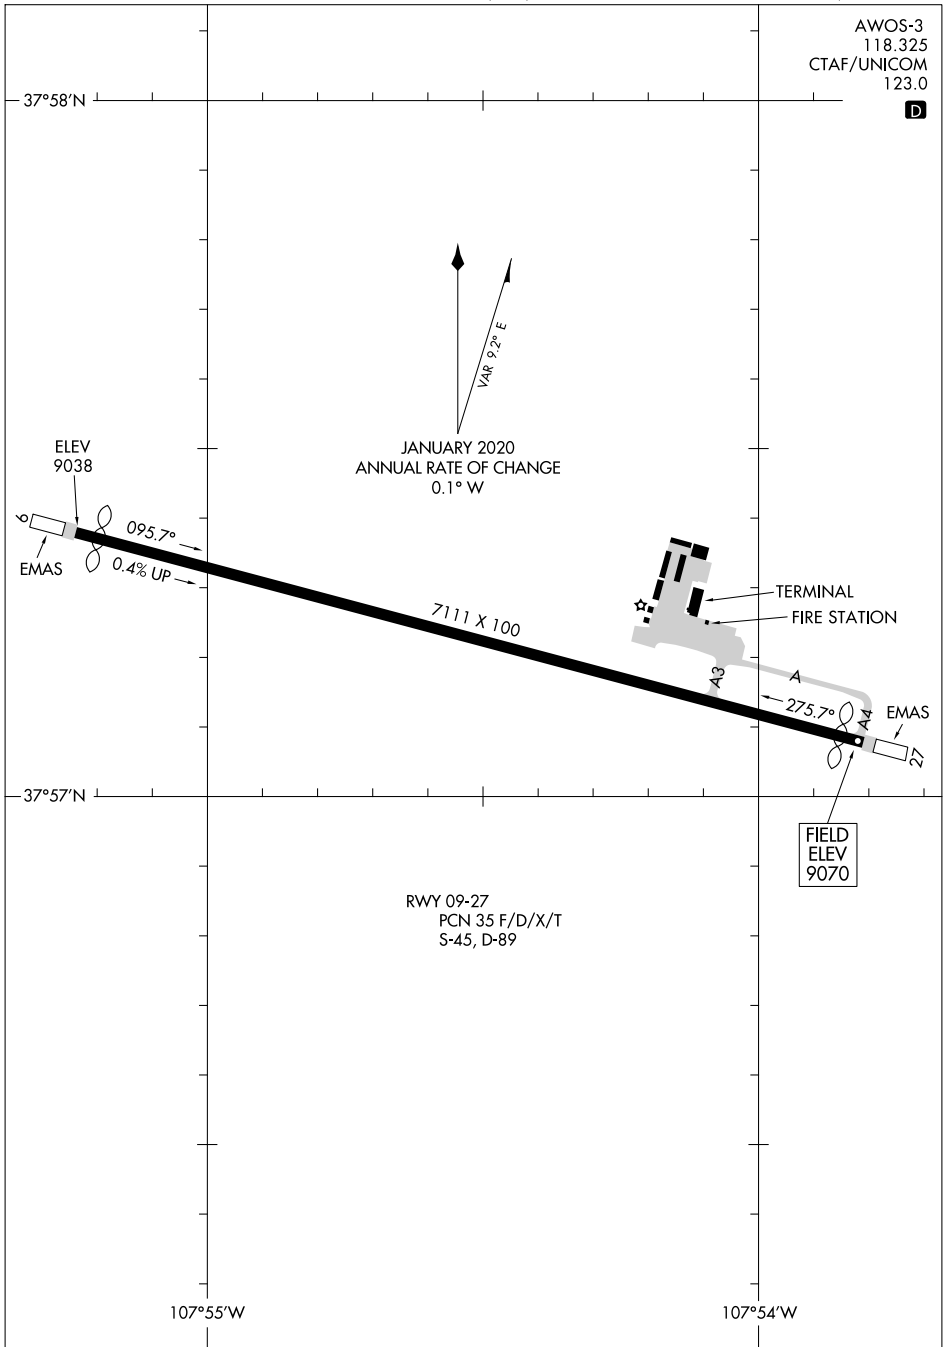

20086

# AIRPORT DIAGRAM

AL-6920 (FAA)

TELLURIDE RGNL (TEX)  
TELLURIDE, COLORADO

AWOS-3  
118.325  
CTAF/UNICOM  
123.0

D

SW-1, 26 DEC 2024 to 23 JAN 2025

SW-1, 26 DEC 2024 to 23 JAN 2025

# AIRPORT DIAGRAM

20086

TELLURIDE, COLORADO  
TELLURIDE RGNL (TEX)