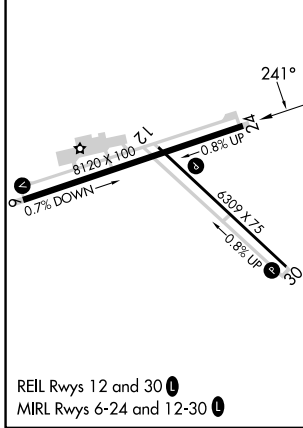

CATEGORY	A	B	C	D
LPV DA	6971-³/₄		200 (200-³/₄)	
LNAV/VNAV DA	7220-1³/₈		449 (500-1³/₈)	
LNAV MDA	7380-1	609 (600-1)	7380-1³/₄	609 (600-1³/₄)
CIRCLING	7380-1	566 (600-1)	7600-2¹/₄ 786 (800-2¹/₄)	7860-3 1046 (1100-3)

SW-1, 26 DEC 2024 to 23 JAN 2025

SW-1, 26 DEC 2024 to 23 JAN 2025