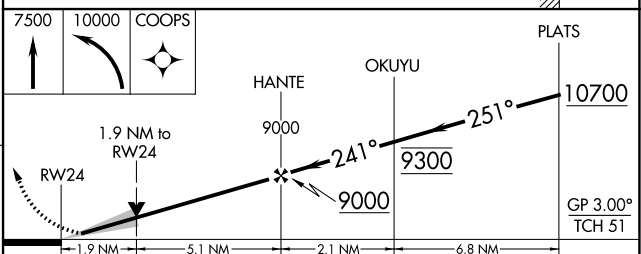

CATEGORY	A	B	C	D
LPV DA	6971-³/₄		200 (200-³/₄)	
LNAV/VNAV DA	7220-1³/₈		449 (500-1³/₈)	
LNAV MDA	7380-1	609 (600-1)	7380-1³/₄	609 (600-1³/₄)
CIRCLING	7380-1	566 (600-1)	7600-2¹/₄ 786 (800-2¹/₄)	7860-3 1046 (1100-3)

SW-1, 26 DEC 2024 to 23 JAN 2025

SW-1, 26 DEC 2024 to 23 JAN 2025