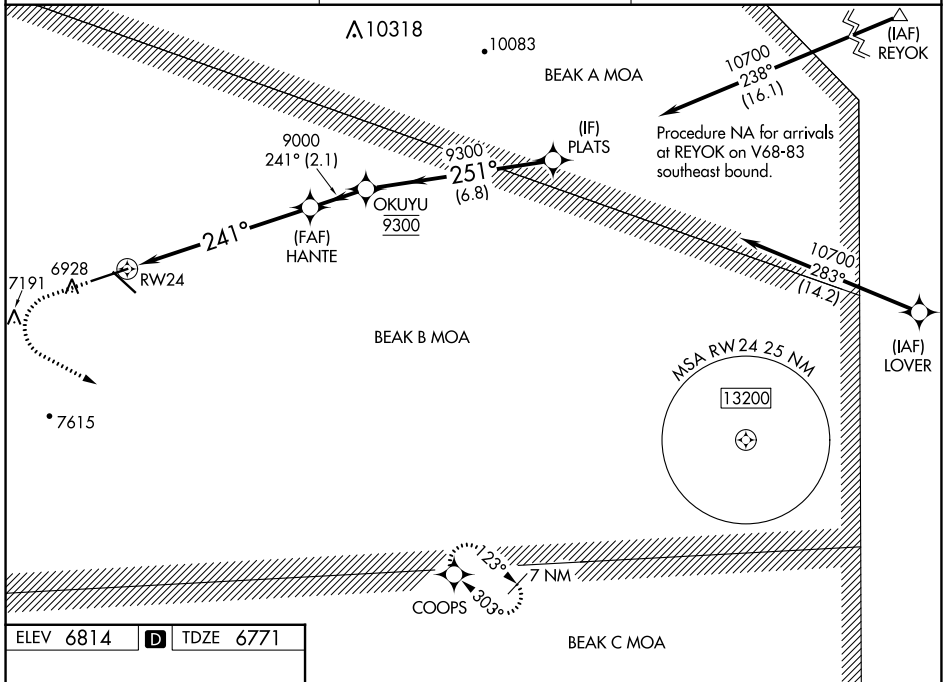

WAAS CH 53420 W24A	APP CRS 241°	Rwy ldg TDZE Apt Elev	8120 6771 6814
--	------------------------	-----------------------------	---

RNAV (GPS) RWY 24

SIERRA BLANCA RGNL (S.R.R.)

RNP APCH - GPS.

When local altimeter setting not received, procedure NA.
For uncompensated Baro-VNAV systems, LNAV/VNAV NA below -28°C or above 54°C. Circling Rwy 12 NA at night.

MISSED APPROACH: Climb to 7500 then climbing left turn to 10000 direct COOPS and hold.

AWOS-3 126.475	ALBUQUERQUE CENTER 132.65 257.6	UNICOM 122.8 (CTAF) 0
--------------------------	---	---------------------------------

ELEV 6814	D	TDZE 6771
-----------	---	-----------

CATEGORY	A	B	C	D
LPV DA	6971- ³ / ₄		200 (200- ³ / ₄)	
LNAV/VNAV DA	7220-1 ³ / ₈		449 (500-1 ³ / ₈)	
LNAV MDA	7380-1	609 (600-1)	7380-1 ³ / ₄	609 (600-1 ³ / ₄)
CIRCLING	7380-1	566 (600-1)	7600-2 ¹ / ₄ 786 (800-2 ¹ / ₄)	7860-3 1046 (1100-3)

SW-1, 26 DEC 2024 to 23 JAN 2025

SW-1, 26 DEC 2024 to 23 JAN 2025