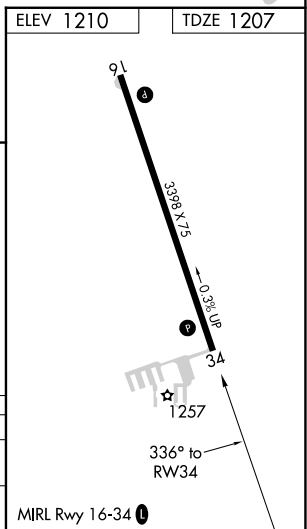

APP CRS 336°	Rwy Idg TDZE Apt Elev	3398 1207 1210
------------------------	-----------------------------	---

RNAV (GPS) RWY 34

HAWLEY MUNI (Ø4Y)

<p>NA</p> <p>DME/DME RNP-0.3 NA. Use Fargo, ND allimeter setting.</p>	<p>MISSED APPROACH: Climb to 2700 direct NOCIK and left turn via 232° track to FAR VOR/DME and hold.</p>
<p>FARGO APP CON 120.4 377.15</p>	<p>UNICOM 122.8 (CTAF)</p>

NC-1, 26 DEC 2024 to 23 JAN 2025

NC-1, 26 DEC 2024 to 23 JAN 2025

2700	NOCIK	232° tr	FAR	FEKKY
	ORENY		3100	
			2500	
			336°	
			3.9 NM	6 NM
CATEGORY	A	B	C	D
RNAV MDA	1700-1	493 (500-1)	1700-1¼ 493 (500-1¼)	NA
CIRCLING	1760-1	550 (600-1)	1980-2¼ 770 (800-2¼)	NA