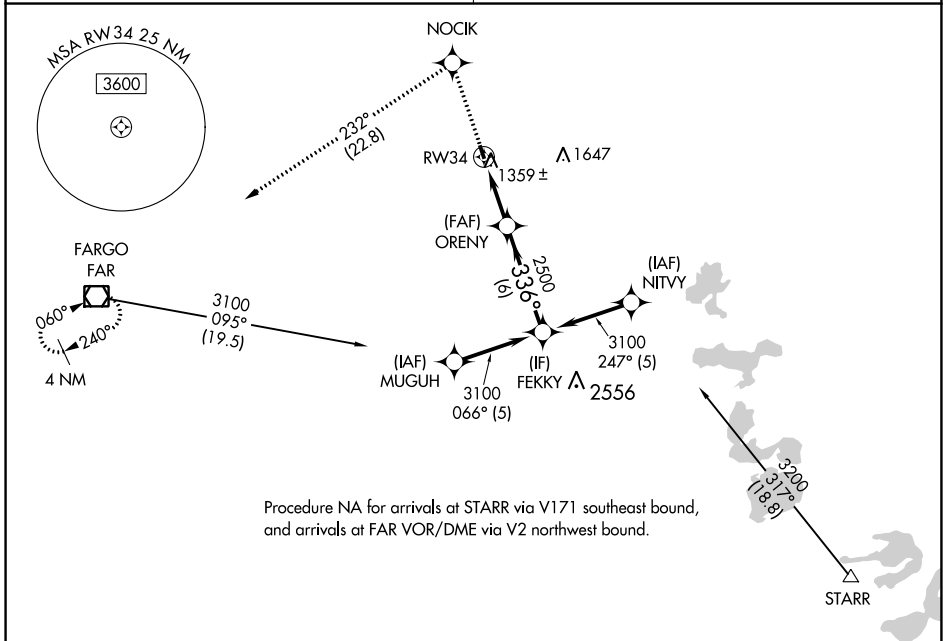

APP CRS 336°	Rwy Idg TDZE Apt Elev	3398 1207 1210
------------------------	-----------------------------	---

RNAV (GPS) RWY 34

HAWLEY MUNI (Ø4Y)

<p>NA</p> <p>DME/DME RNP-0.3 NA. Use Fargo, ND allimeter setting.</p>	<p>MISSED APPROACH: Climb to 2700 direct NOCIK and left turn via 232° track to FAR VOR/DME and hold.</p>
<p>FARGO APP CON 120.4 377.15</p>	<p>UNICOM 122.8 (CTAF)</p>

NC-1, 26 DEC 2024 to 23 JAN 2025

NC-1, 26 DEC 2024 to 23 JAN 2025

2700	NOCIK	232° tr	FAR	FEKKY
	ORENY		3100	
			2500	
			336°	
			3.9 NM	6 NM
CATEGORY	A	B	C	D
RNAV MDA	1700-1	493 (500-1)	1700-1¼ 493 (500-1¼)	NA
CIRCLING	1760-1	550 (600-1)	1980-2¼ 770 (800-2¼)	NA