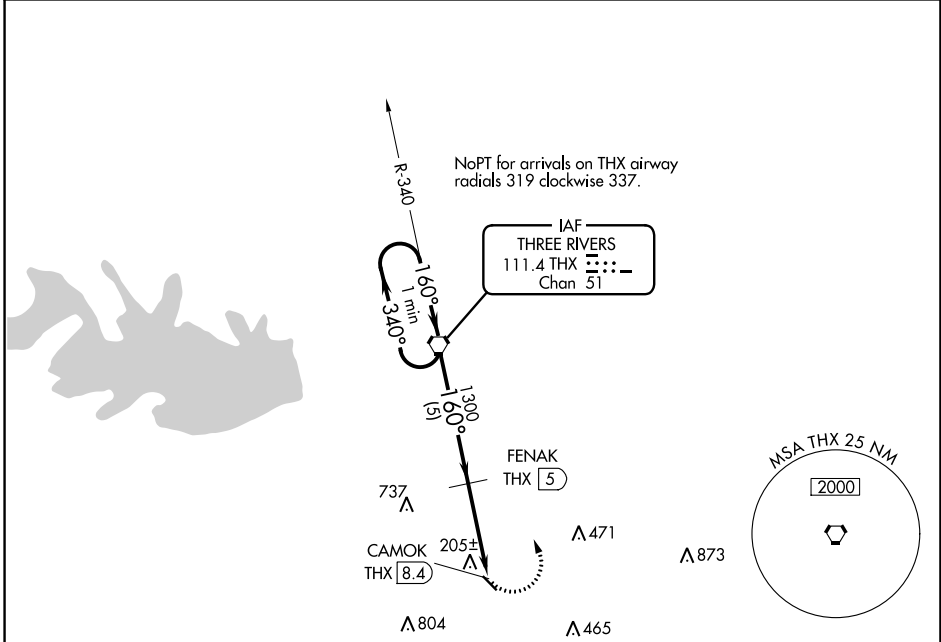

VORTAC THX 111.4 Chan 51	APP CRS 160°	Rwy Idg TDZE Apt Elev	N/A N/A 129
--	------------------------	-----------------------------	--

VOR/DME-A
LIVE OAK COUNTY (8T6)

NA Use Alice Intl altimeter setting. Circling to Rwy 31 NA at night. Visibility reduction by helicopters NA. MISSED APPROACH: Climbing left turn to 2000 direct THX VORTAC and hold.

AWOS-3PT 119.05	ALI ASOS 119.225	HOUSTON CENTER 134.6 322.5	CTAF 122.9	122.7 0
---------------------------	----------------------------	--------------------------------------	----------------------	----------------

CATEGORY	A	B	C	D
CIRCLING	760-1 631 (700-1)	860-1 731 (700-1)	860-2 731 (800-2)	NA

SC-3, 26 DEC 2024 to 23 JAN 2025

SC-3, 26 DEC 2024 to 23 JAN 2025