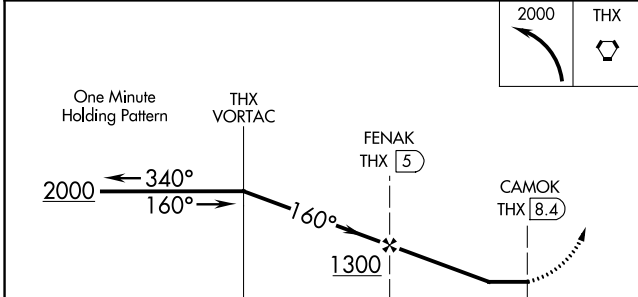

VORTAC THX 111.4 Chan 51	APP CRS 160°	Rwy Idg TDZE Apt Elev	N/A N/A 129

VOR/DME-A
LIVE OAK COUNTY (8T6)

NA Use Alice Intl altimeter setting. Circling to Rwy 31 NA at night. Visibility reduction by helicopters NA. MISSED APPROACH: Climbing left turn to 2000 direct THX VORTAC and hold.

AWOS-3PT 119.05	ALI ASOS 119.225	HOUSTON CENTER 134.6 322.5	CTAF 122.9	122.7 0

CATEGORY	A	B	C	D
CIRCLING	760-1 631 (700-1)	860-1 731 (700-1)	860-2 731 (800-2)	NA