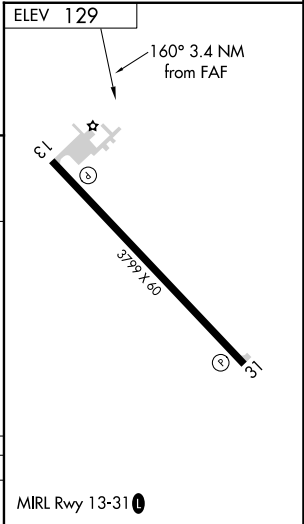

SC-3, 26 DEC 2024 to 23 JAN 2025

SC-3, 26 DEC 2024 to 23 JAN 2025