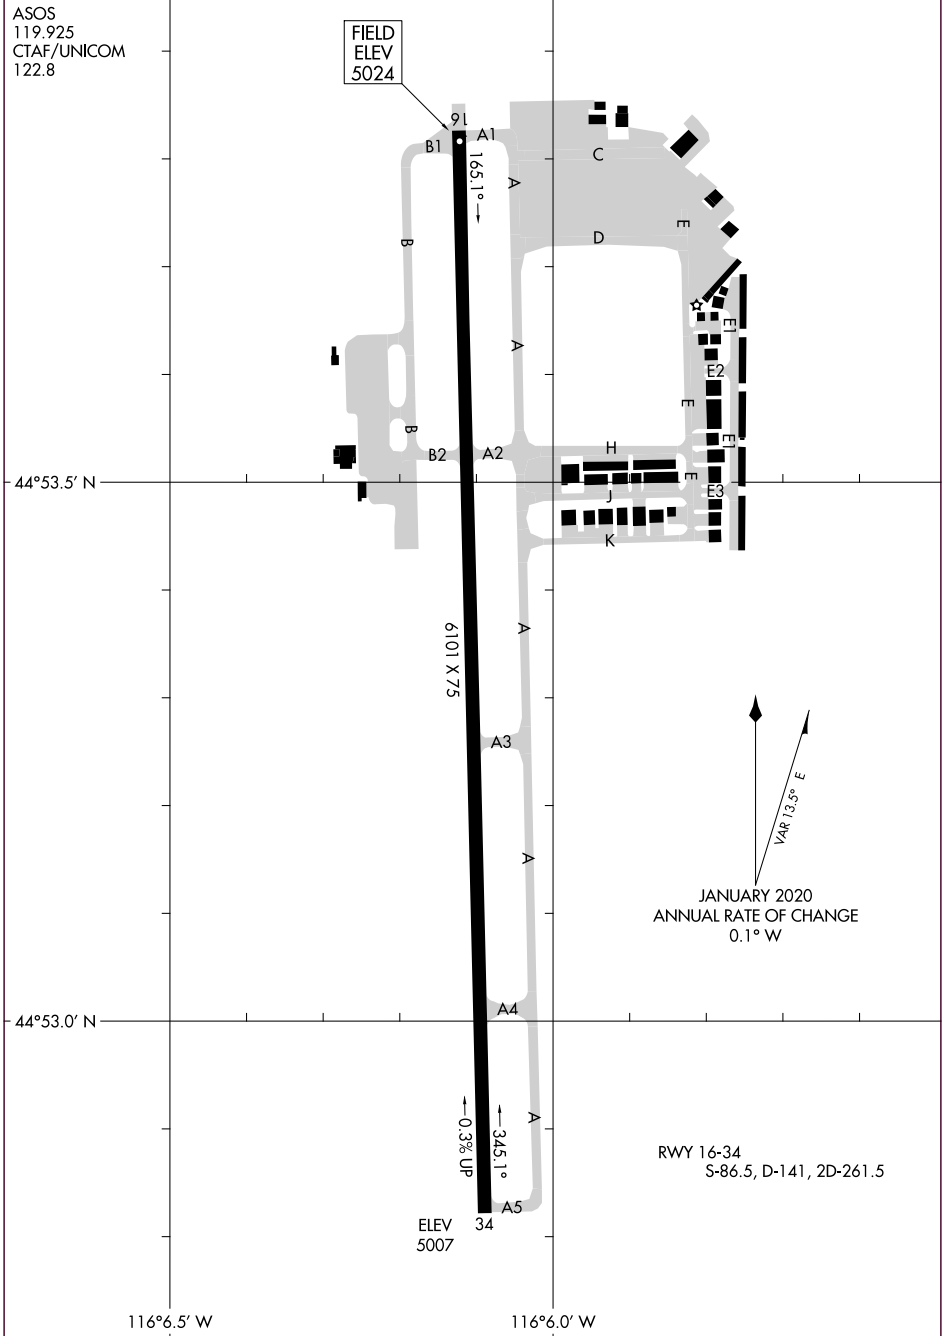

23054
AIRPORT DIAGRAM

AL-6936 (FAA)

MC CALL MUNI (MYL)
MC CALL, IDAHO

ASOS
119.925
CTAF/UNICOM
122.8

FIELD
ELEV
5024

NW-1, 26 DEC 2024 to 23 JAN 2025

NW-1, 26 DEC 2024 to 23 JAN 2025

AIRPORT DIAGRAM
23054

MC CALL, IDAHO
MC CALL MUNI (MYL)