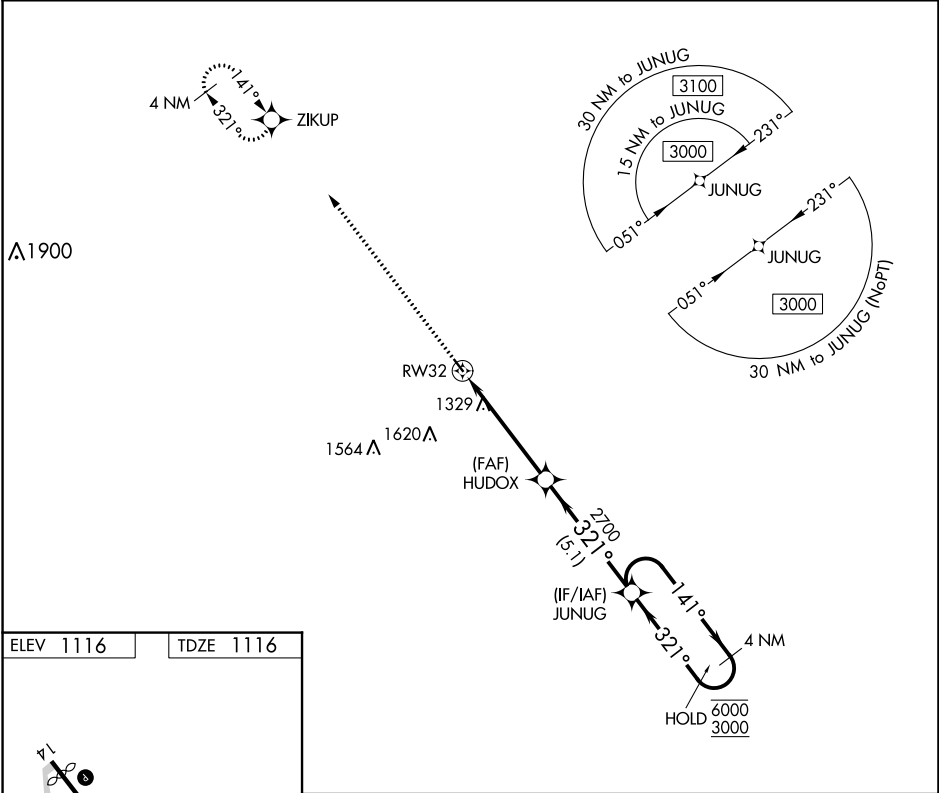

APP CRS	Rwy Idg	3002
321°	TDZE	1116
	Apt Elev	1116

RNAV (GPS) RWY 32

WINTERSET MUNI (3Y3)

RNP APCH.
 ▼ Circling NA for Cat B southwest of Rwy 14-32. Circling
 ▲ NA Rwy 14 NA at night. Use Osceola altimeter setting.

MISSED APPROACH: Climb to 3000 direct ZIKUP and hold.

175 AWOS-3
120.975

DES MOINES APP CON
123.9 360.7

UNICOM
122.7 (CTAF) 0

CATEGORY	A	B	C	D
LNNAV MDA	1 660-1	544 (600-1)	NA	
CIRCLING	1 660-1 544 (600-1)	1 700-1 584 (600-1)	NA	