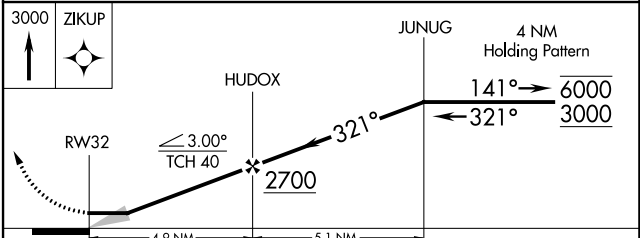

APP CRS	Rwy Idg	3002
321°	TDZE	1116
	Apt Elev	1116

RNAV (GPS) RWY 32

WINTERSET MUNI (3Y3)

RNP APCH.
 ▼ Circling NA for Cat B southwest of Rwy 14-32. Circling
 ▲ NA Rwy 14 NA at night. Use Osceola altimeter setting.

MISSED APPROACH: Climb to 3000 direct ZIKUP and hold.

175 AWOS-3
120.975

DES MOINES APP CON
123.9 360.7

UNICOM
122.7 (CTAF) 0

CATEGORY	A	B	C	D
LNNAV MDA	1 660-1	544 (600-1)	NA	
CIRCLING	1 660-1 544 (600-1)	1 700-1 584 (600-1)	NA	