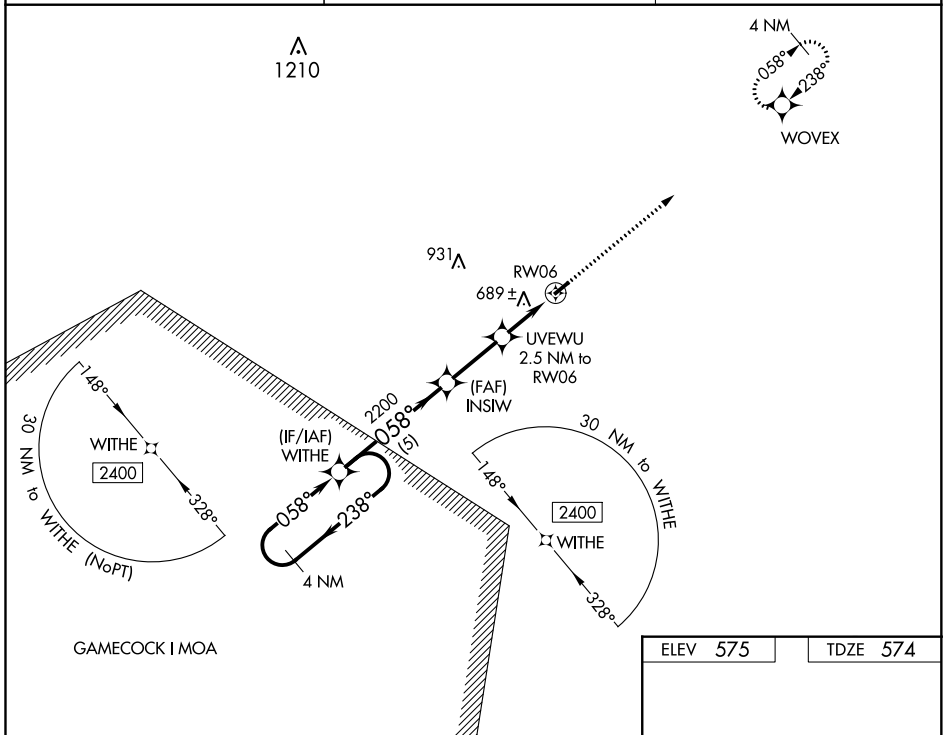

WAAS CH 56440 W06A	APP CRS 058°	Rwy Idg TDZE Apt Elev	3396 574 575
--	------------------------	-----------------------------	---

RNAV (GPS) RWY 6

PAGELAND (PYG)

Baro-VNAV NA. DME/DME RNP-0.3 NA. Use Charlotte/Monroe Exec altimeter setting. When Charlotte/Monroe Exec altimeter not received, use Charlotte/Douglas Intl altimeter setting and increase LPV DA to 943 feet and all visibilities 1/8 SM. Increase LNAV/VNAV DA to 1139 feet and all visibilities 1/4 SM. Increase all MDA 60 feet.

NA MISSED APPROACH: Climb to 2400 direct WOVEX and hold.

EQY ASOS 135.775	CHARLOTTE APP CON 120.05 307.8	(CTAF) 122.9
----------------------------	--	------------------------

SE-2, 26 DEC 2024 to 23 JAN 2025

SE-2, 26 DEC 2024 to 23 JAN 2025

ELEV 575	TDZE 574
----------	----------

CATEGORY	A	B	C	D
LPV DA	889-1 1/8	315 (400-1 1/8)		NA
LNAV/VNAV DA	1085-1 1/8	511 (600-1 1/8)		NA
LNAV MDA	1020-1	446 (500-1)		NA
CIRCLING	1100-1 1/8	525 (600-1 1/8)		NA