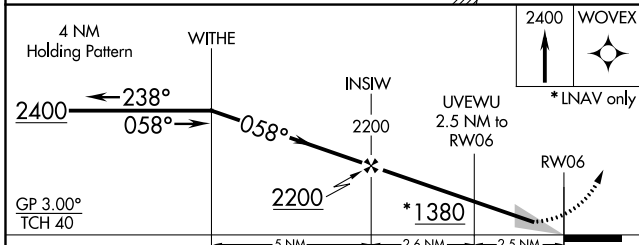

WAAS CH 56440 W06A	APP CRS 058°	Rwy Idg TDZE Apt Elev	3396 574 575
--	------------------------	-----------------------------	---

RNAV (GPS) RWY 6

PAGELAND (PYG)

Baro-VNAV NA. DME/DME RNP-0.3 NA. Use Charlotte/Monroe Exec altimeter setting. When Charlotte/Monroe Exec altimeter not received, use Charlotte/Douglas Intl altimeter setting and increase LPV DA to 943 feet and all visibilities 1/8 SM. Increase LNAV/VNAV DA to 1139 feet and all visibilities 1/4 SM. Increase all MDA 60 feet.

NA MISSED APPROACH: Climb to 2400 direct WOVEX and hold.

EQY ASOS 135.775	CHARLOTTE APP CON 120.05 307.8	(CTAF) 122.9
----------------------------	--	------------------------

SE-2, 26 DEC 2024 to 23 JAN 2025

SE-2, 26 DEC 2024 to 23 JAN 2025

ELEV 575	TDZE 574
----------	----------

CATEGORY	A	B	C	D
LPV DA	889-1 1/8	315 (400-1 1/8)		NA
LNAV/VNAV DA	1085-1 1/8	511 (600-1 1/8)		NA
LNAV MDA	1020-1	446 (500-1)		NA
CIRCLING	1100-1 1/8	525 (600-1 1/8)		NA