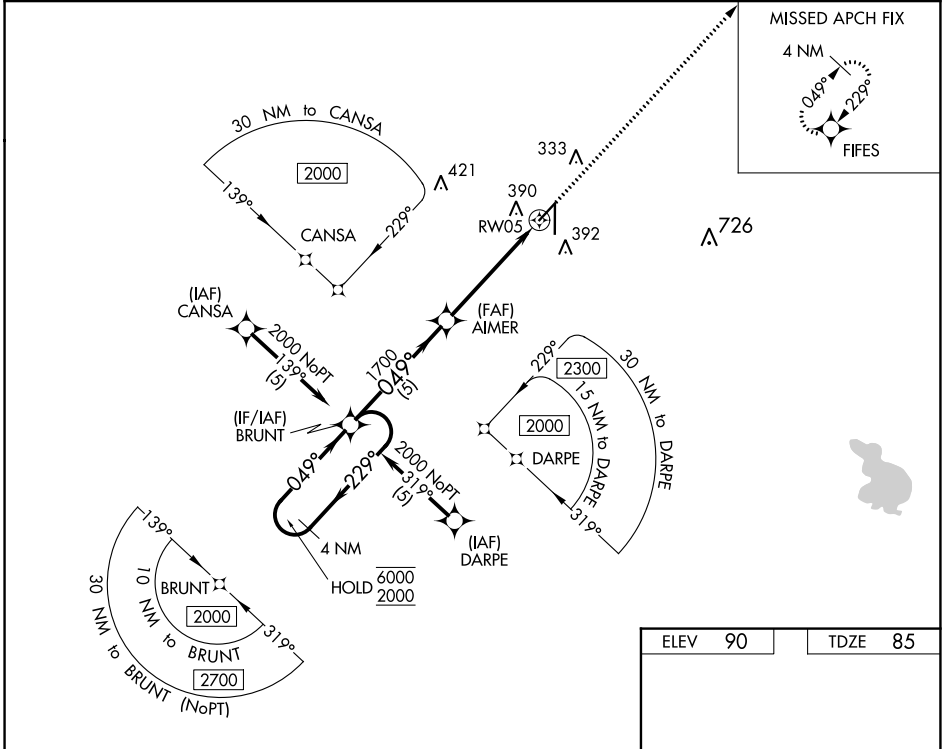

WAAS CH 86238 W05A	APP CRS 049°	Rwy ldg TDZE Apt Elev	5001 85 90
--	------------------------	-----------------------------	---------------------------------------

RNAV (GPS) RWY 5

ZEPHYRHILLS MUNI (ZPH)

RNP APCH.

MISSED APPROACH: Climb to 2000 direct FIFES and hold.

⚠ Rwy 5 helicopter visibility reduction below $\frac{3}{4}$ SM NA.
For uncompensated Baro-VNAV systems, LNAV/VNAV NA below -15°C or above 54°C.

AWOS-3PT 118.975	TAMPA APP CON 119.9 290.3	UNICOM 123.075 (CTAF)
----------------------------	-------------------------------------	---------------------------------

SE-3, 26 DEC 2024 to 23 JAN 2025

SE-3, 26 DEC 2024 to 23 JAN 2025