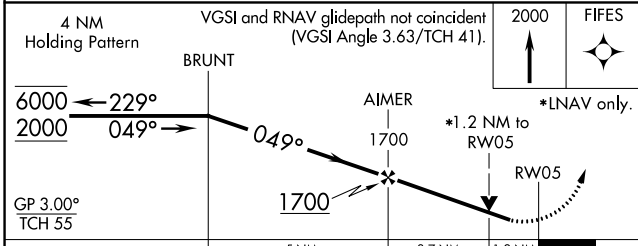

WAAS CH 86238 W05A	APP CRS 049°	Rwy ldg TDZE Apt Elev	5001 85 90

RNAV (GPS) RWY 5

ZEPHYRHILLS MUNI (ZPH)

RNP APCH.

MISSED APPROACH: Climb to 2000 direct FIFES and hold.

⚠ Rwy 5 helicopter visibility reduction below $\frac{3}{4}$ SM NA.
For uncompensated Baro-VNAV systems, LNAV/VNAV NA below -15°C or above 54°C.

AWOS-3PT 118.975	TAMPA APP CON 119.9 290.3	UNICOM 123.075 (CTAF)

SE-3, 26 DEC 2024 to 23 JAN 2025

SE-3, 26 DEC 2024 to 23 JAN 2025