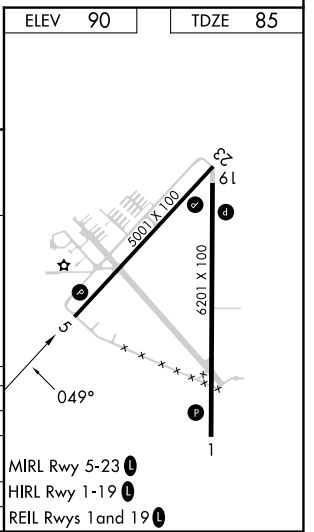

WAAS CH 86238 W05A	APP CRS 049°	Rwy ldg TDZE Apt Elev	5001 85 90

RNAV (GPS) RWY 5

ZEPHYRHILLS MUNI (ZPH)

RNP APCH.

MISSED APPROACH: Climb to 2000 direct FIFES and hold.

⚠ Rwy 5 helicopter visibility reduction below $\frac{3}{4}$ SM NA.
For uncompensated Baro-VNAV systems, LNAV/VNAV NA below -15°C or above 54°C.

AWOS-3PT 118.975	TAMPA APP CON 119.9 290.3	UNICOM 123.075 (CTAF)

SE-3, 26 DEC 2024 to 23 JAN 2025

SE-3, 26 DEC 2024 to 23 JAN 2025