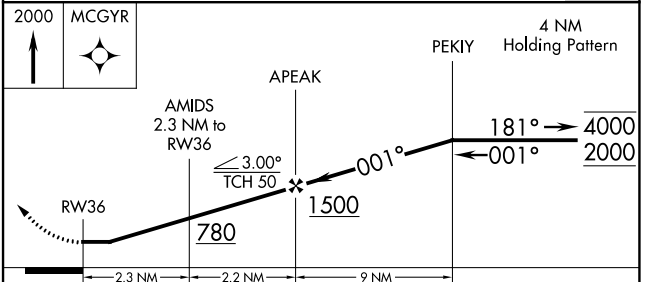

APP CRS 001°	Rwy Idg TDZE Apt Elev	4160 N/A 11
------------------------	-----------------------------	--

RNAV (GPS)-B

MASSEY RANCH AIRPARK (X50)

RNP APCH.	<p>▼ Procedure NA at night.</p> <p>▲ NA Use New Smyrna Beach Muni altimeter setting.</p>	MISSED APPROACH: Climb to 2000 direct MCGYR and hold.
-----------	--	---

EVV AWOS-3 124.625	DAYTONA APP CON 125.35 322.3	UNICOM 122.7 (CTAF)
------------------------------	--	-------------------------------

CATEGORY	A	B	C	D
C CIRCLING	500-1 489 (500-1)	620-1 609 (700-1)	680-1¾ 669 (700-1¾)	NA