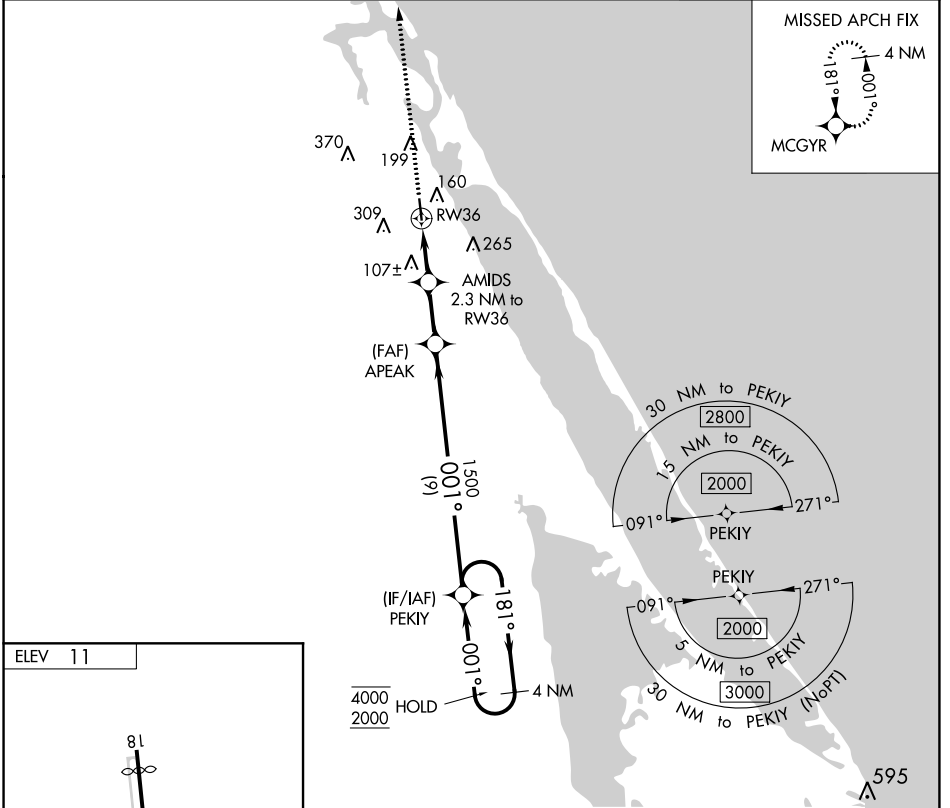

APP CRS 001°	Rwy Idg TDZE Apt Elev	4160 N/A 11
------------------------	-----------------------------	--

RNAV (GPS)-B

MASSEY RANCH AIRPARK (X50)

RNP APCH.	<p>▼ Procedure NA at night.</p> <p>▲ NA Use New Smyrna Beach Muni altimeter setting.</p>	MISSED APPROACH: Climb to 2000 direct MCGYR and hold.
-----------	--	---

EVV AWOS-3 124.625	DAYTONA APP CON 125.35 322.3	UNICOM 122.7 (CTAF)
------------------------------	--	-------------------------------

CATEGORY	A	B	C	D
C CIRCLING	500-1 489 (500-1)	620-1 609 (700-1)	680-1¾ 669 (700-1¾)	NA

SE-3, 26 DEC 2024 to 23 JAN 2025

SE-3, 26 DEC 2024 to 23 JAN 2025