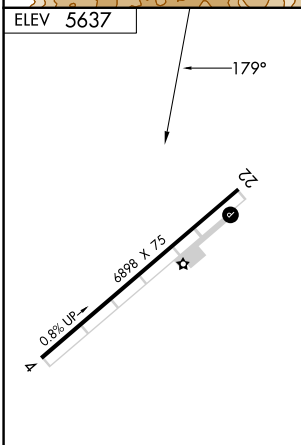

MIRL Rwy 4-22	12000	COOLI	UZEYU	ZANGY	7 NM Holding Pattern
		▲			
			FUGUE 3.7 NM to ITAW		
			8220	9400	
			3.7 NM	2.5 NM	8 NM
CATEGORY	A	B	C	D	
CIRCLING	8020-1½	2383 (2400-1½)	8020-3 2383 (2400-3)	NA	

SW-4, 26 DEC 2024 to 23 JAN 2025

SW-4, 26 DEC 2024 to 23 JAN 2025