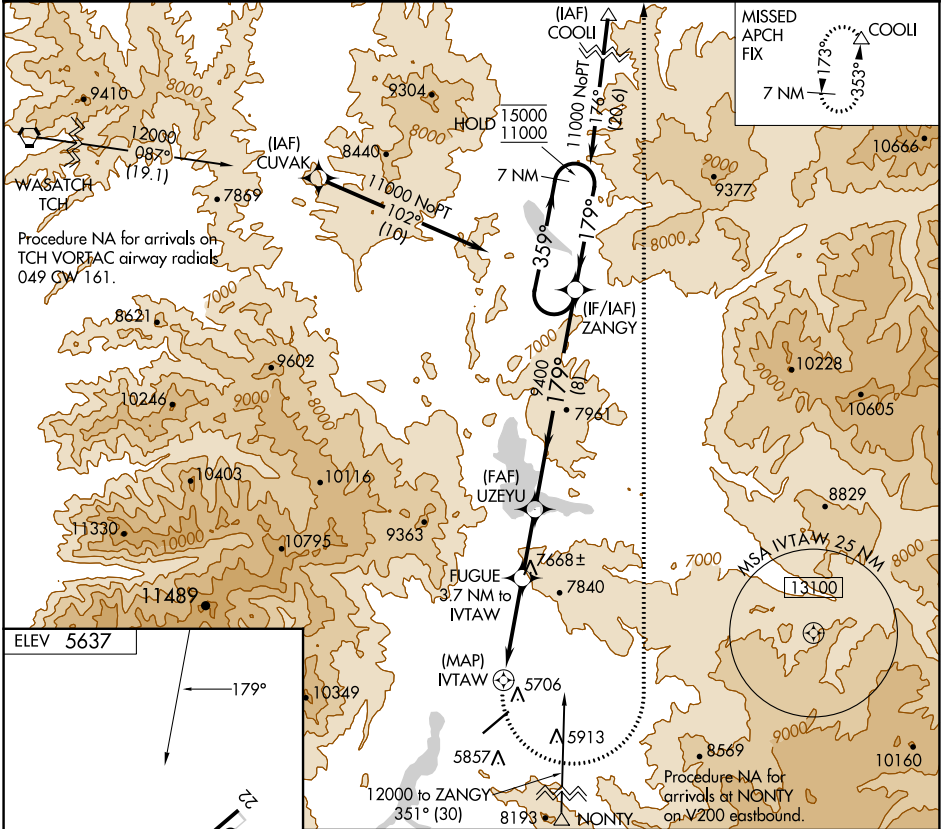

RNAV (GPS)-A

HEBER VALLEY (HCR)

APP CRS 179°	Rwy Idg TDZE Apt Elev	N/A N/A 5637
------------------------	-----------------------------	---

RNP APCH.

▼ Circling NA south of Rwy 4-22.
▲ Circling Rwy 4 NA at night.
⊖ -17°C

MISSED APPROACH: (Do not exceed 210K until turn completion)
Climbing left turn to 12000 direct COOLI and hold.

AWOS-3PT 124.825	SALT LAKE CITY CENTER 119.95 377.15	UNICOM 122.8 (CTAF)
----------------------------	---	-------------------------------

Procedure NA for arrivals on TCH VORTAC airway radiotelephone 049 CW 161.

Procedure NA for arrivals at NONTY on V200 eastbound.

MIRL Rwy 4-22	12000	COOLI	UZEYU	ZANGY	7 NM Holding Pattern
		▲			
			FUGUE 3.7 NM to ITAW		
			8220	9400	
			3.7 NM	2.5 NM	8 NM
CATEGORY	A	B	C	D	
CIRCLING	8020-1½	2383 (2400-1½)	8020-3 2383 (2400-3)	NA	

SW-4, 26 DEC 2024 to 23 JAN 2025

SW-4, 26 DEC 2024 to 23 JAN 2025