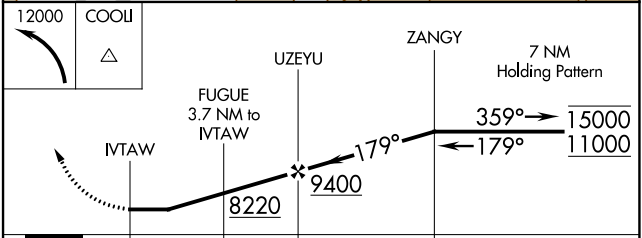

RNAV (GPS)-A

HEBER VALLEY (HCR)

APP CRS 179°	Rwy Idg TDZE Apt Elev	N/A N/A 5637
------------------------	-----------------------------	---

RNP APCH.

▼ Circling NA south of Rwy 4-22.
▲ Circling Rwy 4 NA at night.
⊖ -17°C

MISSED APPROACH: (Do not exceed 210K until turn completion)
Climbing left turn to 12000 direct COOLI and hold.

AWOS-3PT 124.825	SALT LAKE CITY CENTER 119.95 377.15	UNICOM 122.8 (CTAF)
----------------------------	---	-------------------------------

Procedure NA for arrivals on TCH VORTAC airway radiotelephone 049 CW 161.

Procedure NA for arrivals at NONTY on V200 eastbound.

MIRL Rwy 4-22	12000	COOLI	UZEYU	ZANGY	7 NM Holding Pattern
		▲			
			FUGUE 3.7 NM to ITAW		
			8220	9400	
			3.7 NM	2.5 NM	8 NM
CATEGORY	A	B	C	D	
CIRCLING	8020-1½	2383 (2400-1½)	8020-3 2383 (2400-3)	NA	