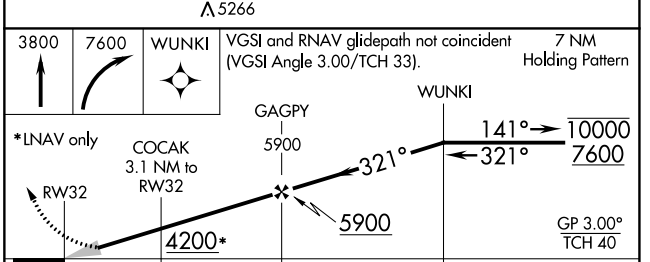

WAAS CH 82728 W32A	APP CRS 321°	Rwy Idg TDZE Apt Elev	4501 3180 3191
--	------------------------	-----------------------------	---

RNAV (GPS) RWY 32

BELLE FOURCHE MUNI (EFC)

RNP APCH.		MISSED APPROACH: Climb to 3800 then climbing right turn to 7600 direct WUNKI and hold. Continue climb-in-hold to 7600.
NA Baro-VNAV NA. Use Ellsworth altimeter setting.	DENVER CENTER 127.95 338.2	
		AUNICOM 122.8 (CTAF) 0

ELEV 3191	TDZE 3180
-----------	-----------

CATEGORY	A	B	C	D
LPV DA	3553-1		373 (400-1)	NA
RNAV/VNAV DA	3558-1		378 (400-1)	NA
RNAV MDA	3660-1	480 (500-1)	3660-1 ³ / ₈ 480 (500-1 ³ / ₈)	NA
CIRCLING	3780-1 589 (600-1)	3820-1 629 (700-1)	3820-1 ³ / ₄ 629 (700-1 ³ / ₄)	NA