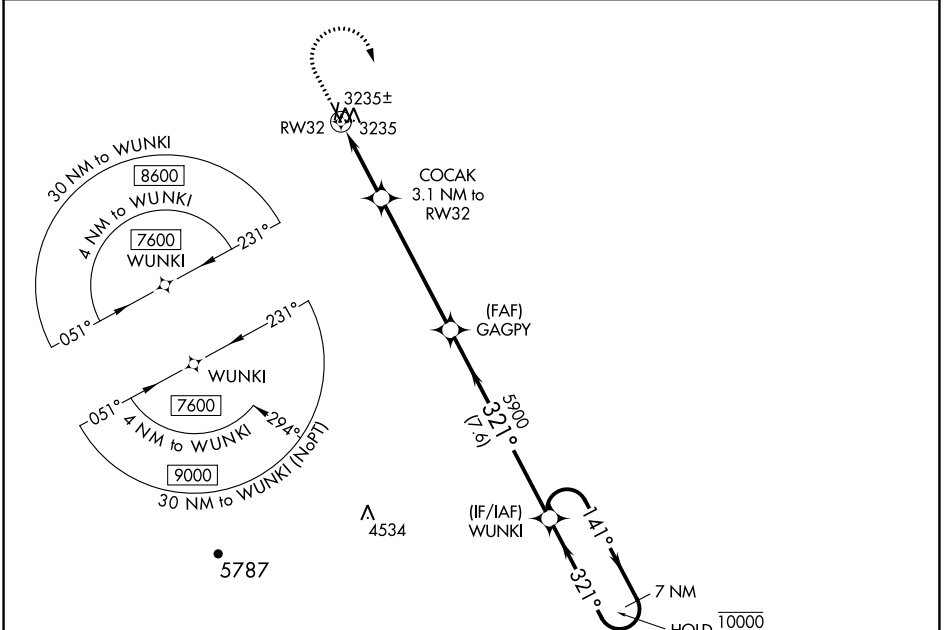

WAAS CH 82728 W32A	APP CRS 321°	Rwy Idg TDZE Apt Elev	4501 3180 3191
--	------------------------	-----------------------------	---

RNAV (GPS) RWY 32

BELLE FOURCHE MUNI (EFC)

RNP APCH.		MISSED APPROACH: Climb to 3800 then climbing right turn to 7600 direct WUNKI and hold. Continue climb-in-hold to 7600.
NA Baro-VNAV NA. Use Ellsworth altimeter setting.	DENVER CENTER 127.95 338.2	
		AUNICOM 122.8 (CTAF) 0

ELEV 3191	TDZE 3180
-----------	-----------

CATEGORY	A	B	C	D
LPV DA	3553-1		373 (400-1)	NA
RNAV/VNAV DA	3558-1		378 (400-1)	NA
RNAV MDA	3660-1	480 (500-1)	3660-1 ³ / ₈ 480 (500-1 ³ / ₈)	NA
CIRCLING	3780-1 589 (600-1)	3820-1 629 (700-1)	3820-1 ³ / ₄ 629 (700-1 ³ / ₄)	NA

NC-1, 26 DEC 2024 to 23 JAN 2025

NC-1, 26 DEC 2024 to 23 JAN 2025