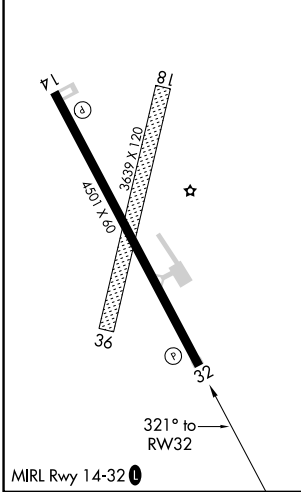

WAAS CH 82728 W32A	APP CRS 321°	Rwy Idg TDZE Apt Elev	4501 3180 3191
--	------------------------	-----------------------------	---

RNAV (GPS) RWY 32

BELLE FOURCHE MUNI (EFC)

RNP APCH.		MISSED APPROACH: Climb to 3800 then climbing right turn to 7600 direct WUNKI and hold. Continue climb-in-hold to 7600.
NA Baro-VNAV NA. Use Ellsworth altimeter setting.	DENVER CENTER 127.95 338.2	
		AUNICOM 122.8 (CTAF) 0

ELEV 3191	TDZE 3180
-----------	-----------

CATEGORY	A	B	C	D
LPV DA	3553-1		373 (400-1)	NA
RNAV/VNAV DA	3558-1		378 (400-1)	NA
RNAV MDA	3660-1	480 (500-1)	3660-1 ³ / ₈ 480 (500-1 ³ / ₈)	NA
CIRCLING	3780-1 589 (600-1)	3820-1 629 (700-1)	3820-1 ³ / ₄ 629 (700-1 ³ / ₄)	NA