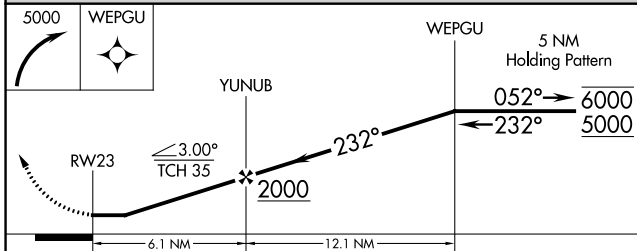

APP CRS	Rwy Idg	N/A
<b>232°</b>	TDZE	N/A
	Apt Elev	<b>24</b>

# RNAV (GPS)-A

KALAUPAPA (LUP) (PHLU)

RNP APCH.	MISSED APPROACH: Climbing right turn to 5000 direct WEPGU and hold, continue climb-in-hold to 5000.
<p>▼ Circling NA southeast of Rwy 5-23.</p> <p>▲ NA Procedure NA at night.</p> <p>Use Kaunakakai altimeter setting.</p>	
HCF CENTER <b>124.1 317.5</b>	CTAF <b>122.9</b>