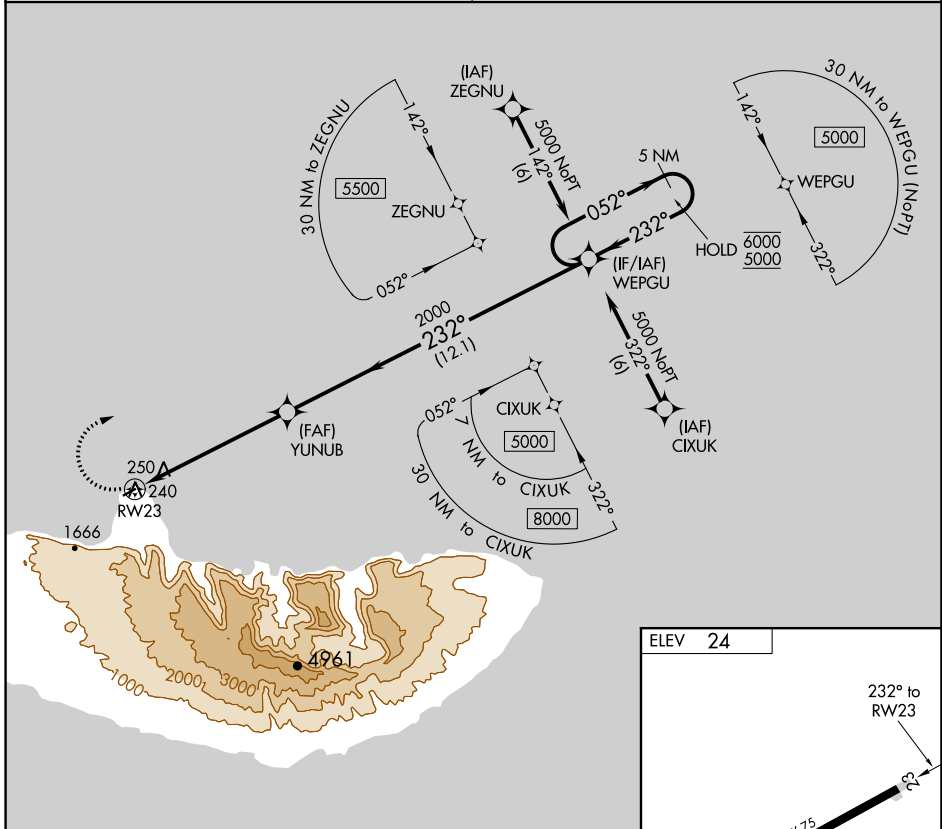

APP CRS	Rwy Idg	N/A
<b>232°</b>	TDZE	N/A
	Apt Elev	<b>24</b>

# RNAV (GPS)-A

KALAUPAPA (LUP) (PHLU)

RNP APCH.	MISSED APPROACH: Climbing right turn to 5000 direct WEPGU and hold, continue climb-in-hold to 5000.
<p>▼ Circling NA southeast of Rwy 5-23.</p> <p>▲ NA Procedure NA at night.</p> <p>Use Kaunakakai altimeter setting.</p>	
HCF CENTER <b>124.1 317.5</b>	CTAF <b>122.9</b>

CATEGORY	A	B	C	D
CIRCLING	660-1	636 (700-1)	NA	NA

PAC, 26 DEC 2024 to 20 FEB 2025

PAC, 26 DEC 2024 to 20 FEB 2025