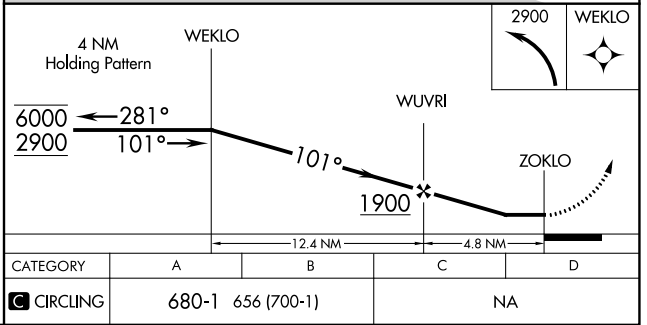

APP CRS	Rwy Idg	N/A
101°	TDZE	N/A
	Apt Elev	24

RNAV (GPS)-B

KALAUPAPA (LUP) (PHLU)

RNP APCH.	<p>⚠ Circling NA southeast of Rwy 5-23. ⚠ NA Procedure NA at night. Use Kaunakakai altimeter setting.</p>	<p>MISSED APPROACH: Climbing left turn to 2900 direct WEKLO and hold.</p>
<p>HCF CENTER 124.1 317.5</p>		

CATEGORY	A	B	C	D
<input checked="" type="checkbox"/> CIRCLING	680-1	656 (700-1)	NA	

PAC, 26 DEC 2024 to 20 FEB 2025

PAC, 26 DEC 2024 to 20 FEB 2025

MIRL Rwy 5-23