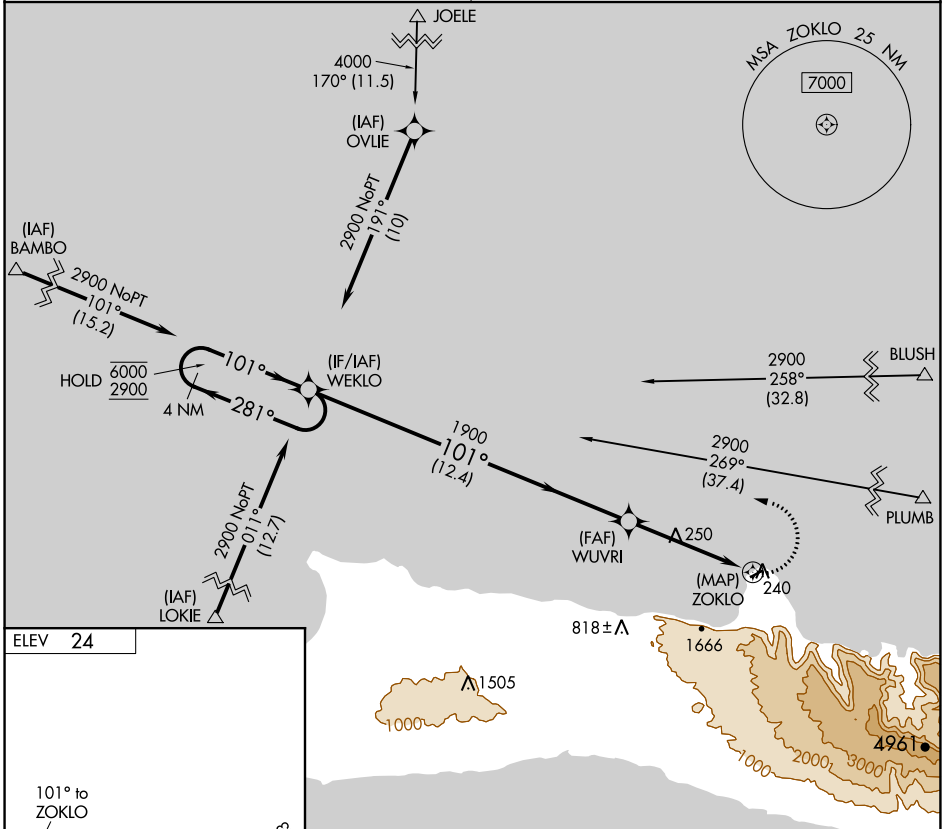

APP CRS	Rwy Idg	N/A
101°	TDZE	N/A
	Apt Elev	24

RNAV (GPS)-B

KALAUPAPA (LUP) (PHLU)

RNP APCH.	<p>⚠ Circling NA southeast of Rwy 5-23. ⚠ NA Procedure NA at night. Use Kaunakakai altimeter setting.</p>	<p>MISSED APPROACH: Climbing left turn to 2900 direct WEKLO and hold.</p>
<p>HCF CENTER 124.1 317.5</p>		

CATEGORY	A	B	C	D
<input checked="" type="checkbox"/> CIRCLING	680-1	656 (700-1)	NA	

PAC, 26 DEC 2024 to 20 FEB 2025

PAC, 26 DEC 2024 to 20 FEB 2025

MIRL Rwy 5-23