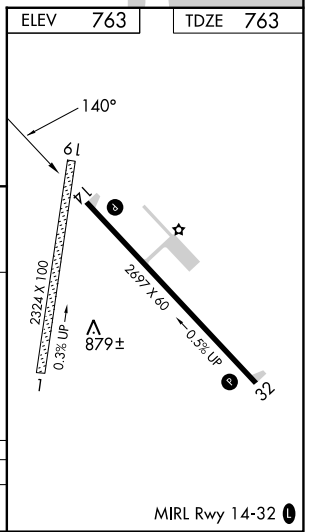

CATEGORY	A	B	C	D
LNAV MDA	1200-1	437 (500-1)	1200-1 1/4 437 (500-1 1/4)	NA