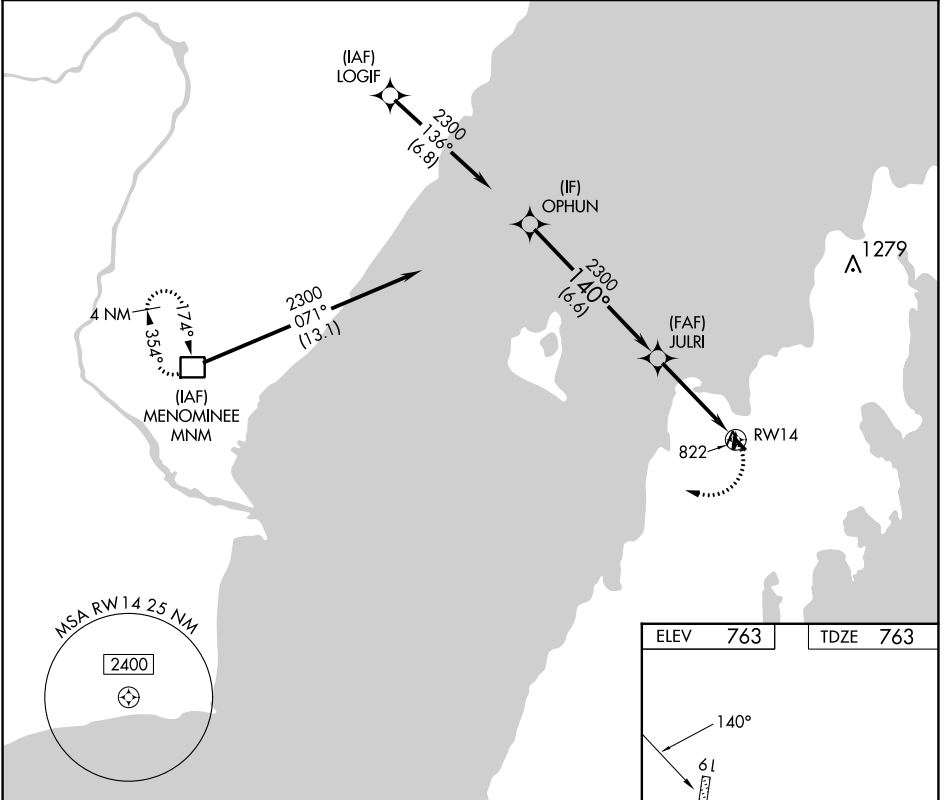

APP CRS	Rwy Idg	2697
140°	TDZE	763
	Apt Elev	763

RNAV (GPS) RWY 14

EPHRAIM/GIBRALTAR (3D2)

RNP APCH - GPS.

▼
▲ Rwy 14 helicopter visibility reduction below 3/4 SM NA.

MISSED APPROACH: Climbing right turn to 3000 direct MNM DME and hold.

AWOS-3PT
124.175

GREEN BAY APP CON★
120.3 338.2

UNICOM
123.0 (CTAF) 0

EC-3, 26 DEC 2024 to 23 JAN 2025

EC-3, 26 DEC 2024 to 23 JAN 2025

CATEGORY	A	B	C	D
LNAV MDA	1200-1	437 (500-1)	1200-1 1/4 437 (500-1 1/4)	NA