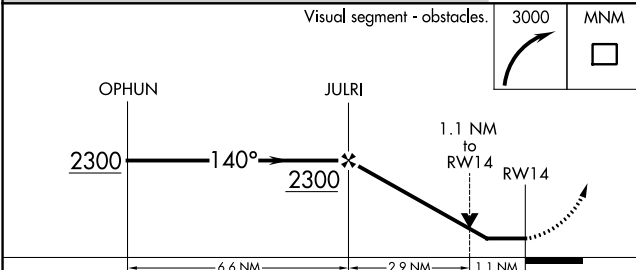

CATEGORY	A	B	C	D
LNAV MDA	1200-1	437 (500-1)	1200-1 1/4 437 (500-1 1/4)	NA