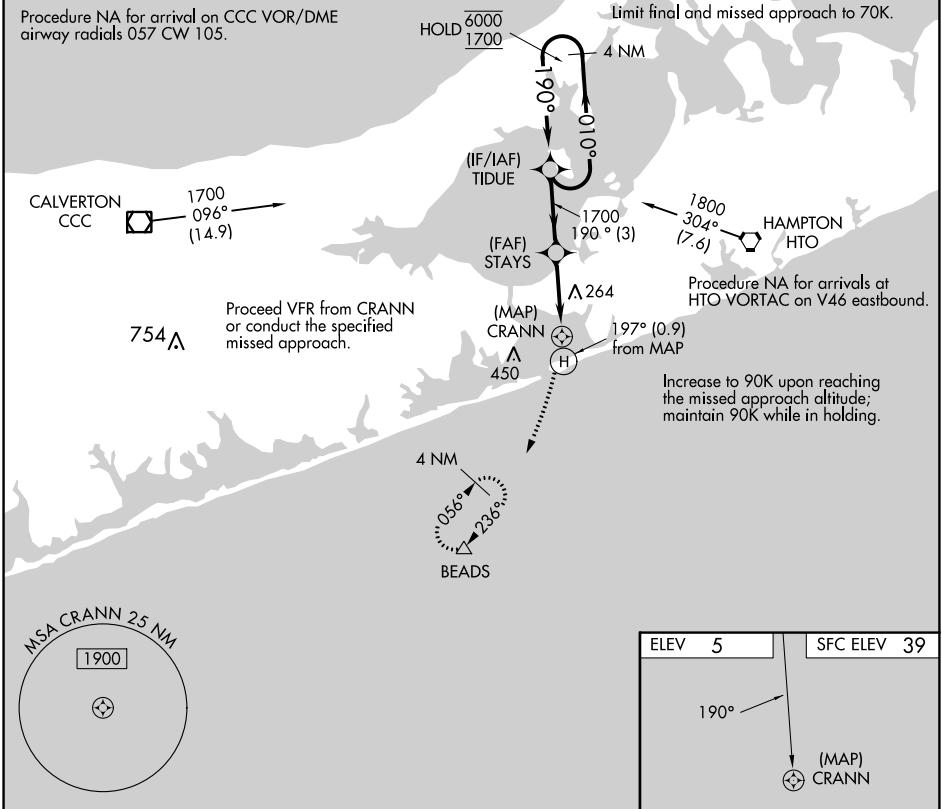

# COPTER RNAV (GPS) 190° SOUTHAMPTON (87N)

APP CRS <b>190°</b>	Rwy Idg Sfc Elev Apt Elev	<b>N/A</b> <b>39</b> <b>5</b>
------------------------	---------------------------------	-------------------------------------

RNP APCH.	MISSED APPROACH: Climbing right turn to 2000 direct BEADS and hold.
<p><b>▲</b> NA Procedure NA at night. Use Westhampton Beach altimeter setting.</p>	

FOK ASOS <b>119,925</b>	NEW YORK APP CON <b>125,975</b>	CTAF <b>122.9</b>
----------------------------	------------------------------------	----------------------

CATEGORY	COPTER
LNAV MDA	560-1 521 (600-1)

# COPTER RNAV (GPS) 190°

NE-2, 26 DEC 2024 to 23 JAN 2025

NE-2, 26 DEC 2024 to 23 JAN 2025