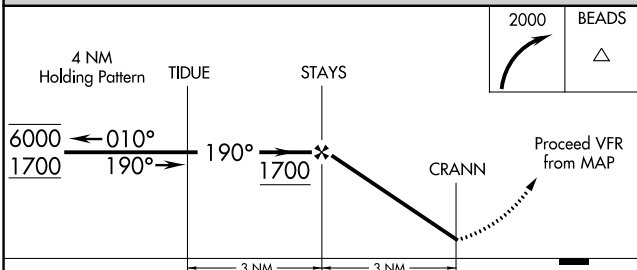

# COPTER RNAV (GPS) 190° SOUTHAMPTON (87N)

APP CRS <b>190°</b>	Rwy Idg Sfc Elev Apt Elev	<b>N/A</b> <b>39</b> <b>5</b>
------------------------	---------------------------------	-------------------------------------

RNP APCH.	MISSED APPROACH: Climbing right turn to 2000 direct BEADS and hold.
<p><b>▲</b> NA Procedure NA at night. Use Westhampton Beach altimeter setting.</p>	

FOK ASOS <b>119,925</b>	NEW YORK APP CON <b>125,975</b>	CTAF <b>122.9</b>
----------------------------	------------------------------------	----------------------

CATEGORY	COPTER
LNAV MDA	560-1 521 (600-1)

# COPTER RNAV (GPS) 190°

NE-2, 26 DEC 2024 to 23 JAN 2025

NE-2, 26 DEC 2024 to 23 JAN 2025