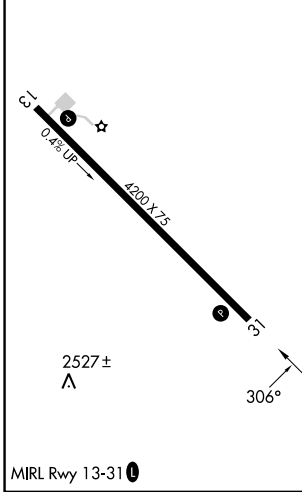

APP CRS 306°	Rwy Idg 4200 TDZE 2448 Apt Elev 2448
------------------------	---

RNAV (GPS) RWY 31

CHEYENNE EAGLE BUTTE (84D)

RNP APCH - GPS.	MISSED APPROACH: Climb to 4100 then turn left direct OJPOT WP and hold.
NA Use Pierre altimeter setting.	
MINNEAPOLIS CENTER 135.25 256.7	AUNICOM 122.8 (CTAF)

ELEV 2448	TDZE 2448
-----------	-----------

CATEGORY	A	B	C	D
LNAV MDA	3020-1	572 (600-1)	NA	
CIRCLING	3240-1 792 (800-1)	3240-1¼ 792 (800-1¼)	NA	

NC-1, 26 DEC 2024 to 23 JAN 2025

NC-1, 26 DEC 2024 to 23 JAN 2025