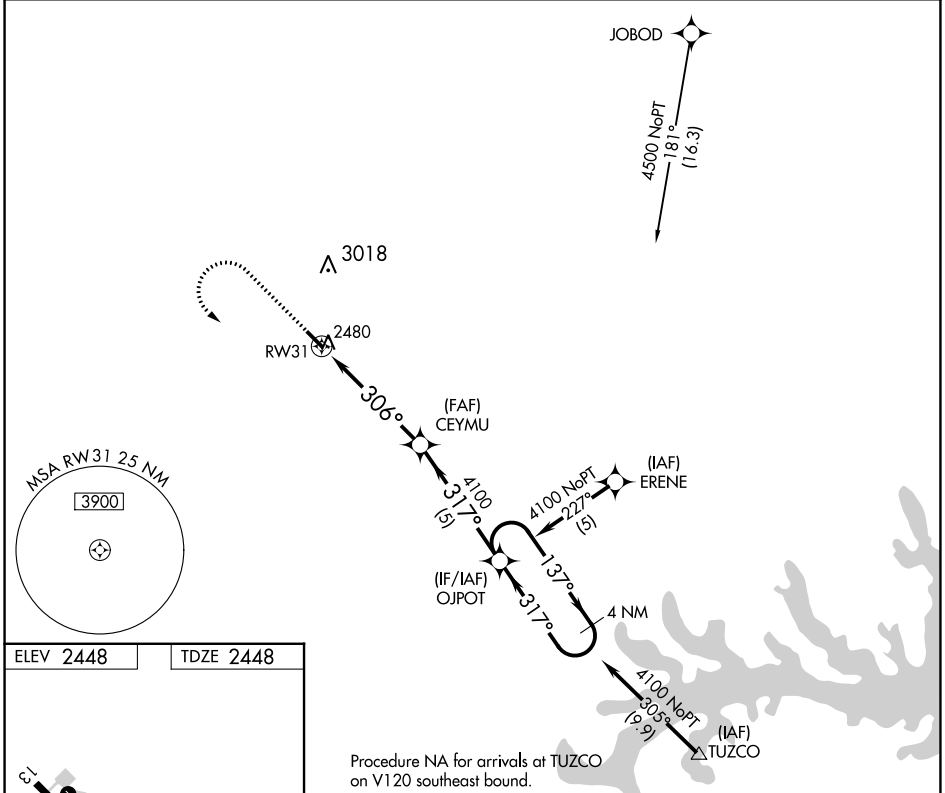

APP CRS 306°	Rwy Idg 4200 TDZE 2448 Apt Elev 2448
------------------------	---

RNAV (GPS) RWY 31

CHEYENNE EAGLE BUTTE (84D)

RNP APCH - GPS.	MISSED APPROACH: Climb to 4100 then turn left direct OJPOT WP and hold.
NA Use Pierre altimeter setting.	
MINNEAPOLIS CENTER 135.25 256.7	AUNICOM 122.8 (CTAF)

ELEV 2448	TDZE 2448
-----------	-----------

CATEGORY	A	B	C	D
LNAV MDA	3020-1	572 (600-1)	NA	
CIRCLING	3240-1 792 (800-1)	3240-1¼ 792 (800-1¼)	NA	

NC-1, 26 DEC 2024 to 23 JAN 2025

NC-1, 26 DEC 2024 to 23 JAN 2025