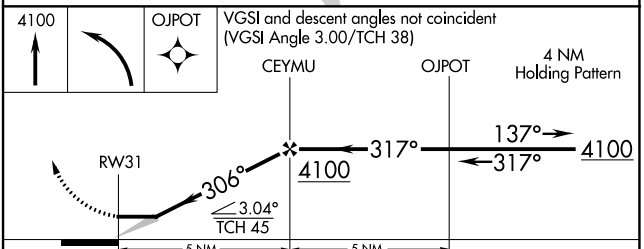

APP CRS 306°	Rwy Idg 4200 TDZE 2448 Apt Elev 2448
------------------------	---

RNAV (GPS) RWY 31

CHEYENNE EAGLE BUTTE (84D)

RNP APCH - GPS.	MISSED APPROACH: Climb to 4100 then turn left direct OJPOT WP and hold.
NA Use Pierre altimeter setting.	
MINNEAPOLIS CENTER 135.25 256.7	AUNICOM 122.8 (CTAF)

ELEV 2448	TDZE 2448
-----------	-----------

CATEGORY	A	B	C	D
LNAV MDA	3020-1	572 (600-1)	NA	
CIRCLING	3240-1 792 (800-1)	3240-1¼ 792 (800-1¼)	NA	

NC-1, 26 DEC 2024 to 23 JAN 2025

NC-1, 26 DEC 2024 to 23 JAN 2025