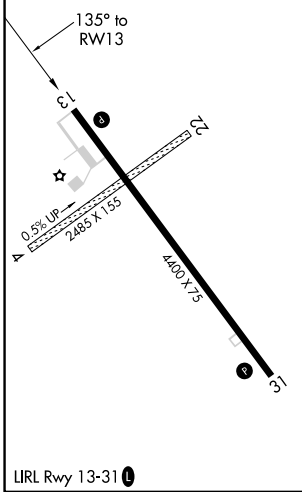

WAAS CH 93921 W13A	APP CRS 135°	Rwy Idg 4400 TDZE 2061 Apt Elev 2062
--	------------------------	---

RNAV (GPS) RWY 13

GETTYSBURG MUNI (ØD8)

RNP APCH-GPS.

⚠ NA Circling NA to Rws 4 and 22. Procedure NA at night. Rwy 13 helicopter visibility reduction below 1 SM NA. When local altimeter setting not received, use Pierre altimeter setting.

MISSED APPROACH: Climb to 3500 direct ZEWOX and hold.

AWOS-3P 119.275	MINNEAPOLIS CENTER 125.1 269.1	UNICOM 122.8 (CTAF) 0
---------------------------	--	---------------------------------

ELEV 2062	TDZE 2061
------------------	------------------

CATEGORY	A	B	C	D
LP MDA	2560-1	499 (500-1)	2560-1 ³ / ₈ 499 (500-1 ³ / ₈)	NA
LNAV MDA	2620-1	559 (600-1)	2620-1 ¹ / ₈ 559 (600-1 ¹ / ₈)	NA
CIRCLING	2660-1	598 (600-1)	2820-2 ¹ / ₄ 758 (800-2 ¹ / ₄)	NA