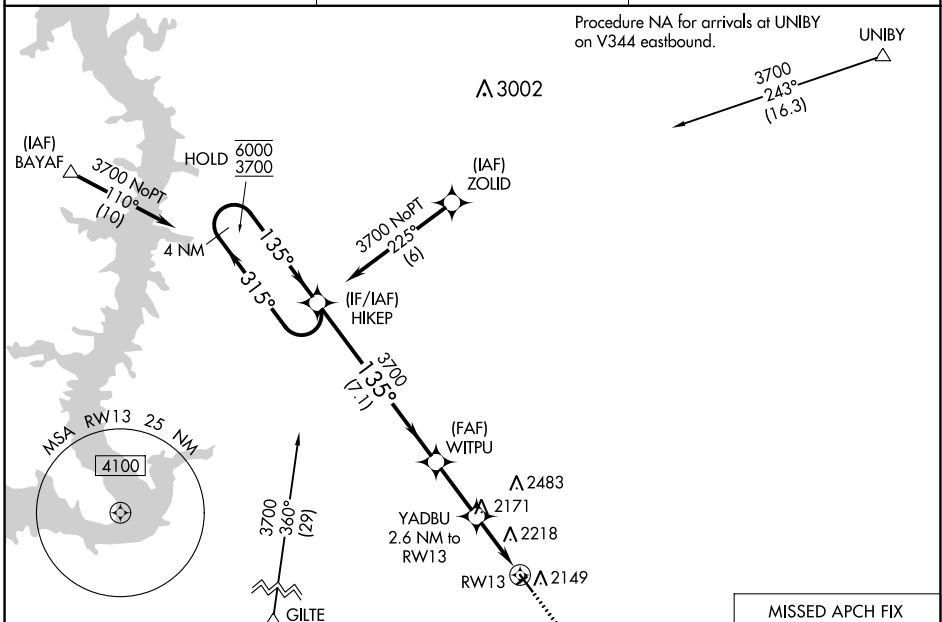

WAAS CH 93921 W13A	APP CRS 135°	Rwy Idg 4400 TDZE 2061 Apt Elev 2062
--	------------------------	---

RNAV (GPS) RWY 13

GETTYSBURG MUNI (ØD8)

RNP APCH-GPS.

⚠ NA Circling NA to Rws 4 and 22. Procedure NA at night. Rwy 13 helicopter visibility reduction below 1 SM NA. When local altimeter setting not received, use Pierre altimeter setting.

MISSED APPROACH: Climb to 3500 direct ZEWOX and hold.

AWOS-3P 119.275	MINNEAPOLIS CENTER 125.1 269.1	UNICOM 122.8 (CTAF) 0
---------------------------	--	---------------------------------

ELEV 2062	TDZE 2061
------------------	------------------