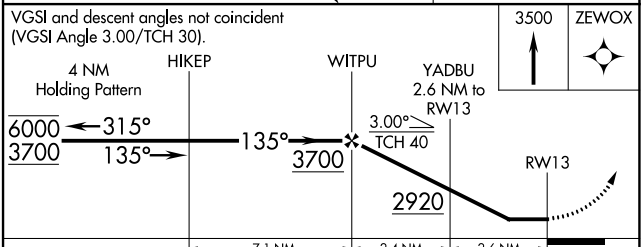

WAAS CH 93921 W13A	APP CRS 135°	Rwy Idg 4400 TDZE 2061 Apt Elev 2062
--	------------------------	---

RNAV (GPS) RWY 13

GETTYSBURG MUNI (ØD8)

RNP APCH-GPS.

⚠ NA Circling NA to Rws 4 and 22. Procedure NA at night. Rwy 13 helicopter visibility reduction below 1 SM NA. When local altimeter setting not received, use Pierre altimeter setting.

MISSED APPROACH: Climb to 3500 direct ZEWOX and hold.

AWOS-3P 119.275	MINNEAPOLIS CENTER 125.1 269.1	UNICOM 122.8 (CTAF) 0
---------------------------	--	---------------------------------

ELEV 2062	TDZE 2061
------------------	------------------