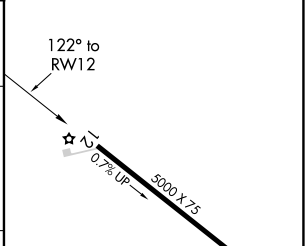

CATEGORY	A	B	C	D
LPV DA	3589-1 270 (300-1)			NA
LNAV/VNAV DA	3772-1³/₈ 453 (500-1³/₈)			NA
LNAV MDA	3840-1	521 (600-1)	3840-1¹/₂ 521 (600-1¹/₂)	NA
CIRCLING	3900-1 567 (600-1)	4080-1 747 (800-1)	4200-2¹/₂ 867 (900-2¹/₂)	NA

MIRL Rwy 12-30