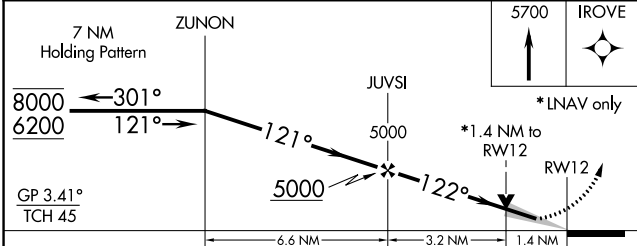

CATEGORY	A	B	C	D
LPV DA	3589-1 270 (300-1)			NA
LNAV/VNAV DA	3772-1³/₈ 453 (500-1³/₈)			NA
LNAV MDA	3840-1	521 (600-1)	3840-1¹/₂ 521 (600-1¹/₂)	NA
CIRCLING	3900-1 567 (600-1)	4080-1 747 (800-1)	4200-2¹/₂ 867 (900-2¹/₂)	NA

MIRL Rwy 12-30