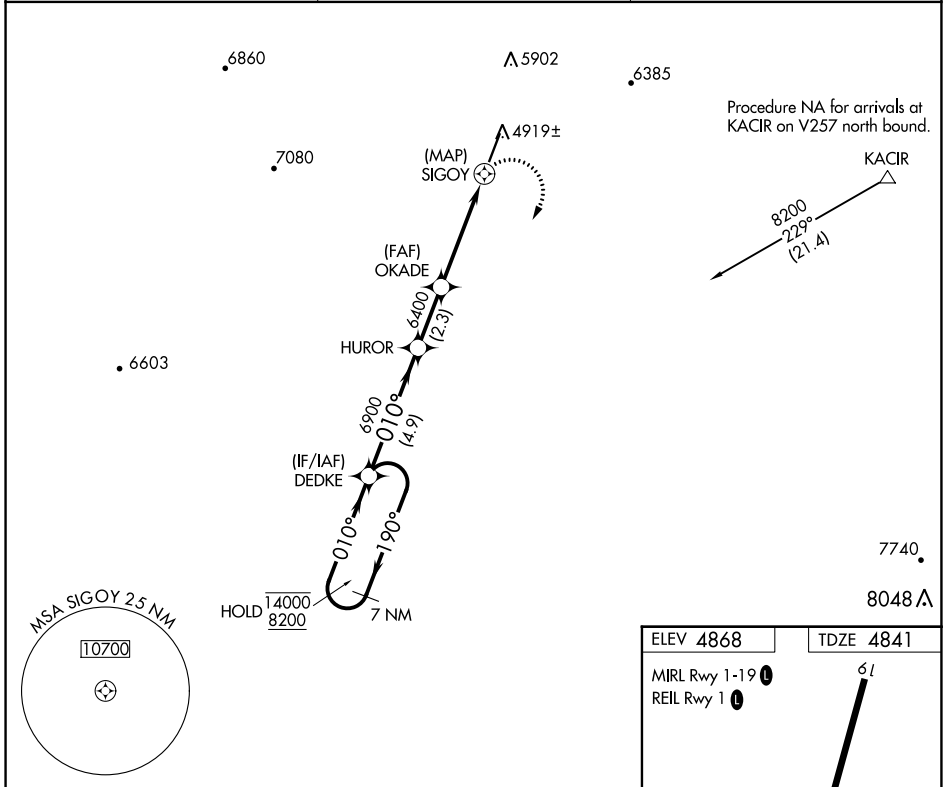

APP CRS	Rwy Idg	6200
010°	TDZE	4841
	Apt Elev	4868

RNAV (GPS) RWY 1

KANAB MUNI (KNB)

RNP APCH - GPS.	MISSED APPROACH: Climbing right turn to 8200 direct DEDKE and hold, continue climb-in-hold to 8200.
<p>▼</p> <p>▲</p> <p>Circling Rwy 19 NA at night. Circling NA for Cat C west of Rwy 1-19.</p>	

AWOS-3 133.175	LOS ANGELES CENTER 124.2 343.6	UNICOM 122.8 (CTAF)
--------------------------	--	-------------------------------

CATEGORY	A	B	C	D
RNAV MDA	5500-1	659 (700-1)	5800-3 959 (1000-3)	NA
CIRCLING	5500-1 632 (700-1)	6100-1½ 1232 (1300-1½)	6400-3 1532 (1600-3)	NA

SW-4, 26 DEC 2024 to 23 JAN 2025

SW-4, 26 DEC 2024 to 23 JAN 2025