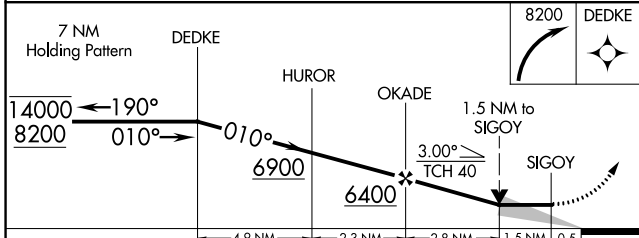

APP CRS	Rwy Idg	6200
010°	TDZE	4841
	Apt Elev	4868

RNAV (GPS) RWY 1

KANAB MUNI (KNB)

RNP APCH - GPS.	MISSED APPROACH: Climbing right turn to 8200 direct DEDKE and hold, continue climb-in-hold to 8200.
▼ ▲ Circling Rwy 19 NA at night. Circling NA for Cat C west of Rwy 1-19.	

AWOS-3 133.175	LOS ANGELES CENTER 124.2 343.6	UNICOM 122.8 (CTAF)

CATEGORY	A	B	C	D
RNAV MDA	5500-1	659 (700-1)	5800-3 959 (1000-3)	NA
CIRCLING	5500-1 632 (700-1)	6100-1½ 1232 (1300-1½)	6400-3 1532 (1600-3)	NA

SW-4, 26 DEC 2024 to 23 JAN 2025

SW-4, 26 DEC 2024 to 23 JAN 2025