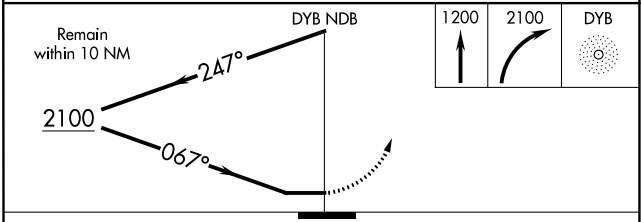

CATEGORY	A	B	C	D
S-6	880-1 827 (900-1)	880-1¼ 827 (900-1¼)	880-2½ 827 (900-2½)	NA
C CIRCLING	880-1¼	824 (900-1¼)	880-2½ 824 (900-2½)	NA

SE-2, 26 DEC 2024 to 23 JAN 2025

SE-2, 26 DEC 2024 to 23 JAN 2025