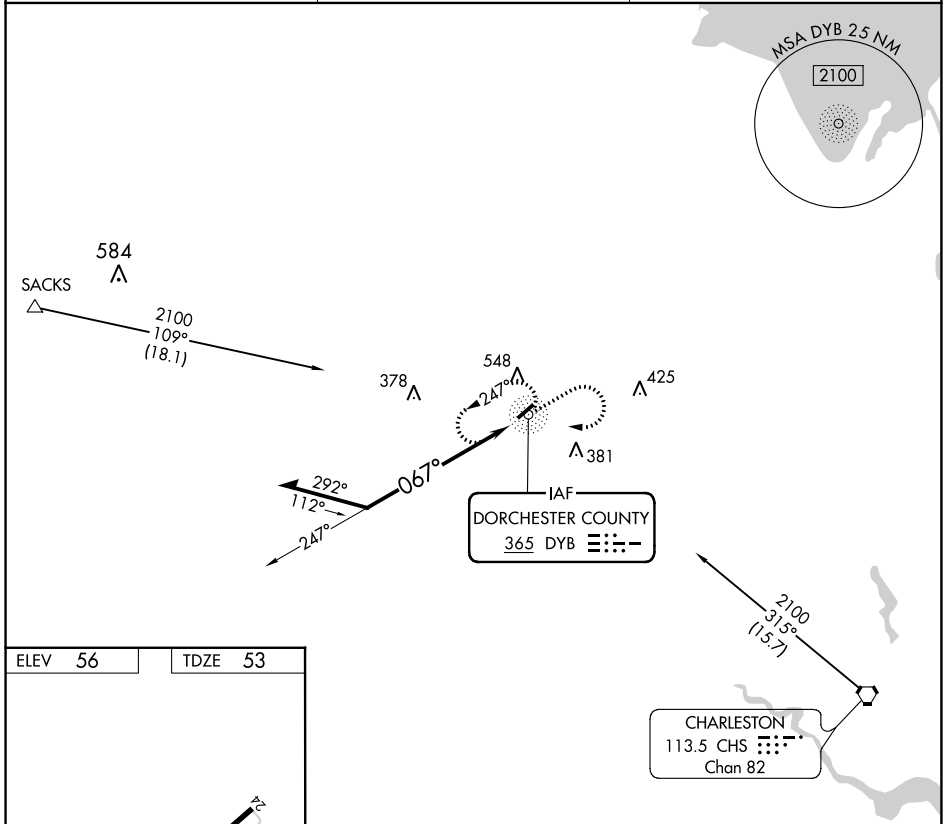

NDB DYB 365	APP CRS 067°	Rwy ldg TDZE Apt Elev	5000 53 56
-----------------------	------------------------	-----------------------------	---------------------------------------

NDB RWY 6

SUMMERVILLE (DYB)

NA Circling Rwy 24 NA at night.
Rwy 6 helicopter visibility reduction below 3/4 SM NA.

MISSED APPROACH: Climb to 2100 then climbing right turn to 2100 direct DYB NDB and hold.

AWOS-3 119.575	CHARLESTON APP CON 120.7 306.925	UNICOM 123.0 (CTAF)
--------------------------	--	-------------------------------

ELEV 56	TDZE 53
---------	---------

CATEGORY	A	B	C	D
S-6	880-1 827 (900-1)	880-1¼ 827 (900-1¼)	880-2½ 827 (900-2½)	NA
C CIRCLING	880-1¼	824 (900-1¼)	880-2½ 824 (900-2½)	NA

SE-2, 26 DEC 2024 to 23 JAN 2025

SE-2, 26 DEC 2024 to 23 JAN 2025