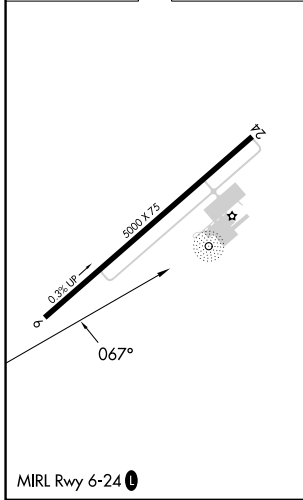

NDB DYB 365	APP CRS 067°	Rwy ldg TDZE Apt Elev	5000 53 56
-----------------------	------------------------	-----------------------------	---------------------------------------

NDB RWY 6

SUMMERVILLE (DYB)

NA Circling Rwy 24 NA at night.
Rwy 6 helicopter visibility reduction below 3/4 SM NA.

MISSED APPROACH: Climb to 2100 then climbing right turn to 2100 direct DYB NDB and hold.

AWOS-3 119.575	CHARLESTON APP CON 120.7 306.925	UNICOM 123.0 (CTAF)
--------------------------	--	-------------------------------

ELEV 56	TDZE 53
---------	---------

CATEGORY	A	B	C	D
S-6	880-1 827 (900-1)	880-1¼ 827 (900-1¼)	880-2½ 827 (900-2½)	NA
C CIRCLING	880-1¼	824 (900-1¼)	880-2½ 824 (900-2½)	NA

SE-2, 26 DEC 2024 to 23 JAN 2025