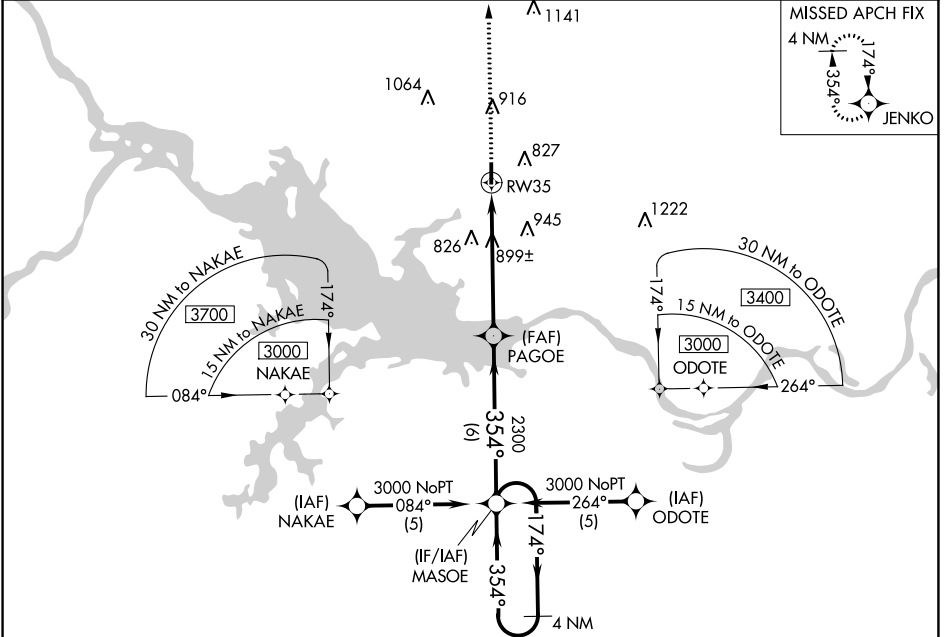

APP CRS 354°	Rwy Idg 4006
	TDZE 527
	Apt Elev 527

RNAV (GPS) RWY 35

SALLISAW MUNI (JSV)

▽ DME/DME RNP-0.3 NA. Night landing: Rwy 17 NA.
▲ NA Helicopter visibility reduction below ¾ SM NA.

MISSED APPROACH: Climb to 3100
 direct JENKO WP and hold.

AWOS-3 118.475	RAZORBACK APP CON * 120.9 343.75	UNICOM 122.7 (CTAF)
--------------------------	--	-------------------------------

CATEGORY	A	B	C	D
LNAV MDA	1160-1	633 (700-1)	1160-1¾ 633 (700-1¾)	NA
CIRCLING	1160-1	633 (700-1)	1300-2¼ 773 (800-2¼)	NA

SC-1, 26 DEC 2024 to 23 JAN 2025

SC-1, 26 DEC 2024 to 23 JAN 2025