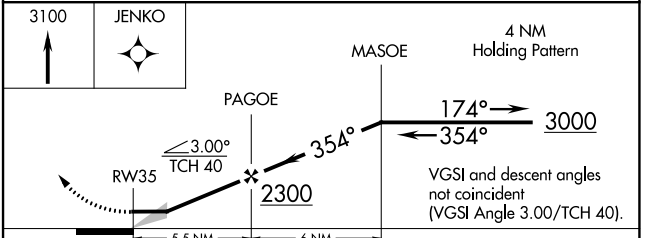

APP CRS 354°	Rwy Idg 4006
	TDZE 527
	Apt Elev 527

RNAV (GPS) RWY 35

SALLISAW MUNI (JSV)

▽ DME/DME RNP-0.3 NA. Night landing: Rwy 17 NA.
▲ NA Helicopter visibility reduction below ¾ SM NA.

MISSED APPROACH: Climb to 3100
direct JENKO WP and hold.

AWOS-3 118.475	RAZORBACK APP CON * 120.9 343.75	UNICOM 122.7 (CTAF)

CATEGORY	A	B	C	D
LNAV MDA	1160-1	633 (700-1)	1160-1¾ 633 (700-1¾)	NA
CIRCLING	1160-1	633 (700-1)	1300-2¼ 773 (800-2¼)	NA

SC-1, 26 DEC 2024 to 23 JAN 2025

SC-1, 26 DEC 2024 to 23 JAN 2025