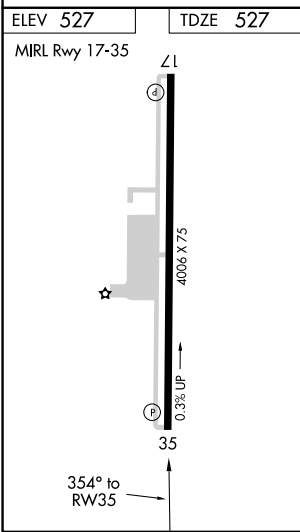

APP CRS 354°	Rwy Idg 4006
	TDZE 527
	Apt Elev 527

RNAV (GPS) RWY 35

SALLISAW MUNI (JSV)

▽ DME/DME RNP-0.3 NA. Night landing: Rwy 17 NA.
▲ NA Helicopter visibility reduction below ¾ SM NA.

MISSED APPROACH: Climb to 3100
direct JENKO WP and hold.

AWOS-3 118.475	RAZORBACK APP CON * 120.9 343.75	UNICOM 122.7 (CTAF)

CATEGORY	A	B	C	D
LNAV MDA	1160-1	633 (700-1)	1160-1¾ 633 (700-1¾)	NA
CIRCLING	1160-1	633 (700-1)	1300-2¼ 773 (800-2¼)	NA

SC-1, 26 DEC 2024 to 23 JAN 2025

SC-1, 26 DEC 2024 to 23 JAN 2025