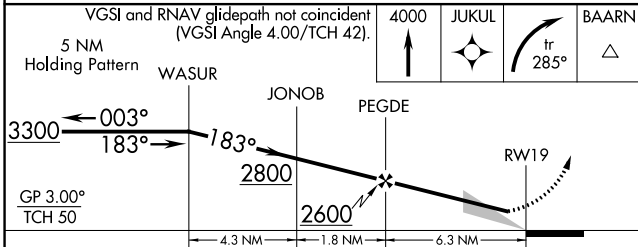

WAAS CH 73001 W 19A	APP CRS 183°	Rwy Idg TDZE 523 Apt Elev 523	3609
---	------------------------	---	-------------

RNAV (GPS) RWY 19

DECK (9D4)

RNP APCH.	MISSED APPROACH: Climb to 4000 direct JUKUL and climbing right turn on track 285° to BAARN and hold.
<p>▼ When local altimeter setting not received, use Reading altimeter setting.</p> <p>▲ Circling Rwy 1 NA at night.</p>	

AWOS-2 118.45	RDG ASOS 127.1	HARRISBURG APP CON 118.25 269.45	UNICOM 122.8 (CTAF) 0
-------------------------	--------------------------	--	---------------------------------

NE-4, 26 DEC 2024 to 23 JAN 2025

NE-4, 26 DEC 2024 to 23 JAN 2025

CATEGORY	A	B	C	D
LPV DA	837-1 314 (400-1)			NA
LNAV MDA	1200-1	677 (700-1)	1200-2 677 (700-2)	NA
CIRCLING	1200-1 677 (700-1)	1240-1 717 (800-1)	1240-2 717 (800-2)	NA