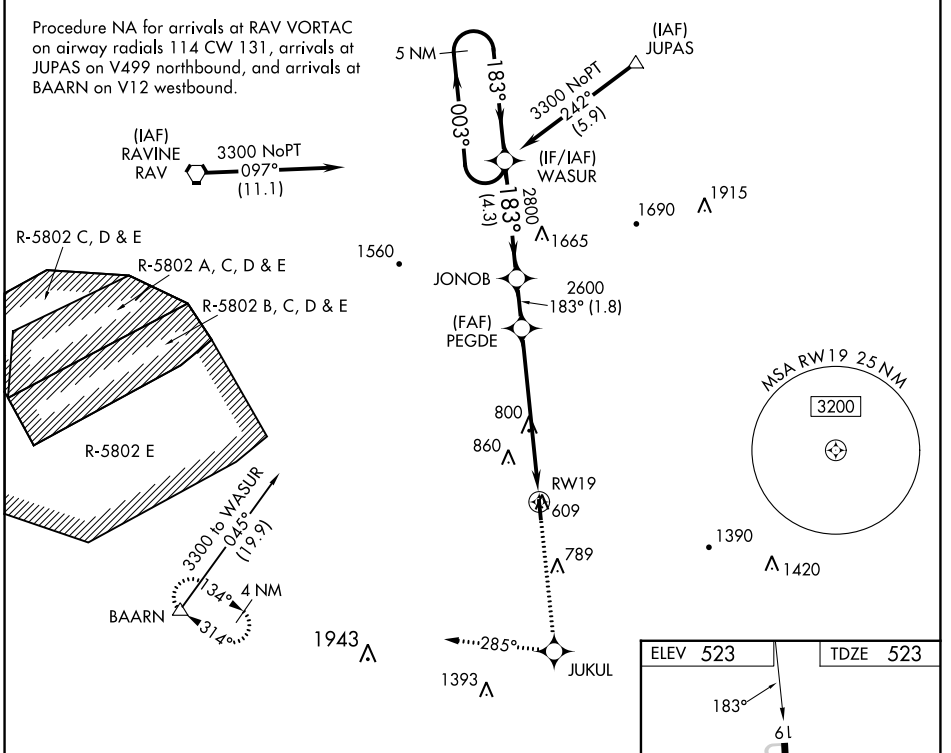

WAAS CH 73001 W 19A	APP CRS 183°	Rwy Idg TDZE 523 Apt Elev 523	3609
---	------------------------	---	-------------

RNAV (GPS) RWY 19

DECK (9D4)

RNP APCH.	MISSED APPROACH: Climb to 4000 direct JUKUL and climbing right turn on track 285° to BAARN and hold.
<p>▼ When local altimeter setting not received, use Reading altimeter setting.</p> <p>▲ Circling Rwy 1 NA at night.</p>	

AWOS-2 118.45	RDG ASOS 127.1	HARRISBURG APP CON 118.25 269.45	UNICOM 122.8 (CTAF) 0
-------------------------	--------------------------	--	---------------------------------

NE-4, 26 DEC 2024 to 23 JAN 2025

NE-4, 26 DEC 2024 to 23 JAN 2025

CATEGORY	A	B	C	D
LPV DA	837-1 314 (400-1)			NA
LNAV MDA	1200-1	677 (700-1)	1200-2 677 (700-2)	NA
CIRCLING	1200-1 677 (700-1)	1240-1 717 (800-1)	1240-2 717 (800-2)	NA