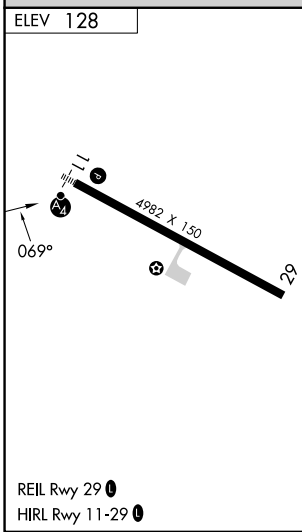

APP CRS	Rwy Idg	N/A
069°	TDZE	N/A
	Apt Elev	128

RNAV (GPS)-D

ST GEORGE (PBV) (PAPB)

	DME/DME RNP-0.3 NA. Circling NA north of Rwy 11-29.	MISSED APPROACH: Climbing right turn to 2100 direct HEKEL and hold.
--	--	---

ASOS 135.45	ANCHORAGE CENTER 119.1 339.8	CTAF 122.8 0
-----------------------	--	------------------------

	4 NM Holding Pattern HEKEL			2100 	HEKEL
	2000 ← 249° → 069° → 069° → 1600				
	6 NM		4.5 NM		
CATEGORY	A	B	C	D	
CIRCLING	760-1 632 (700-1)	980-1¼ 852 (900-1¼)	980-2½ 852 (900-2½)	NA	