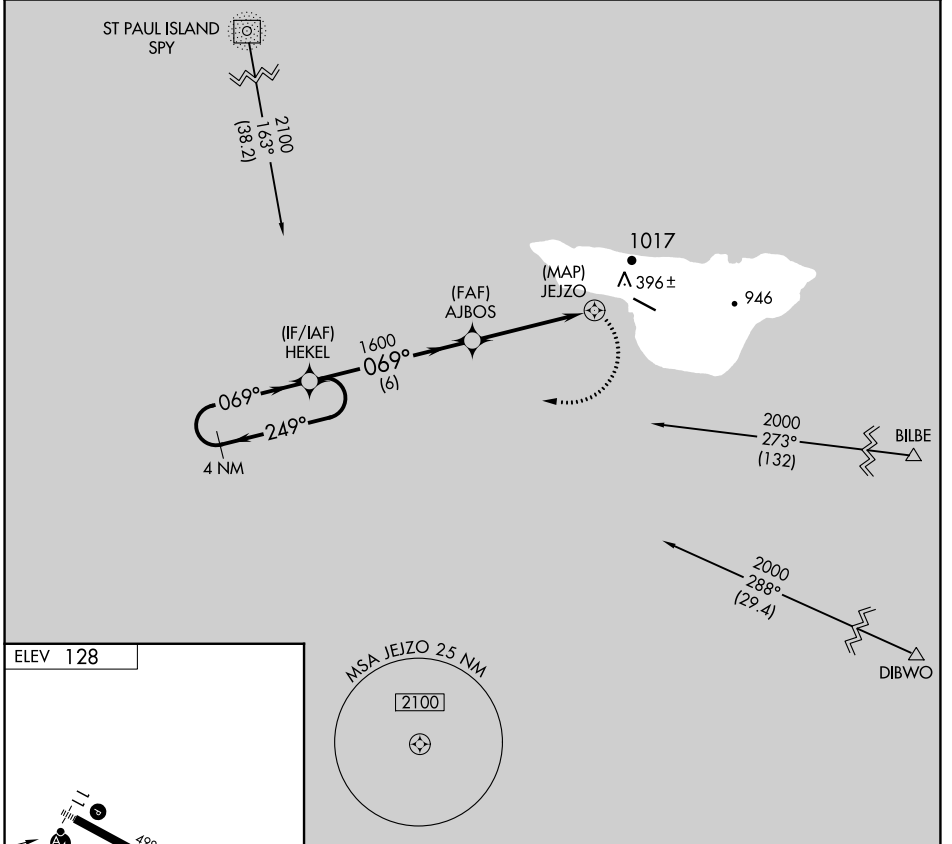

APP CRS	Rwy Idg	N/A
069°	TDZE	N/A
	Apt Elev	128

RNAV (GPS)-D

ST GEORGE (PBV) (PAPB)

	DME/DME RNP-0.3 NA. Circling NA north of Rwy 11-29.	MISSED APPROACH: Climbing right turn to 2100 direct HEKEL and hold.
--	--	---

ASOS 135.45	ANCHORAGE CENTER 119.1 339.8	CTAF 122.8 0
-----------------------	--	------------------------

	4 NM Holding Pattern HEKEL			2100 	HEKEL
	2000 ← 249° → 069° → 069° → 1600				
	6 NM		4.5 NM		
CATEGORY	A	B	C	D	
CIRCLING	760-1 632 (700-1)	980-1¼ 852 (900-1¼)	980-2½ 852 (900-2½)	NA	

AK, 26 DEC 2024 to 20 FEB 2025

AK, 26 DEC 2024 to 20 FEB 2025