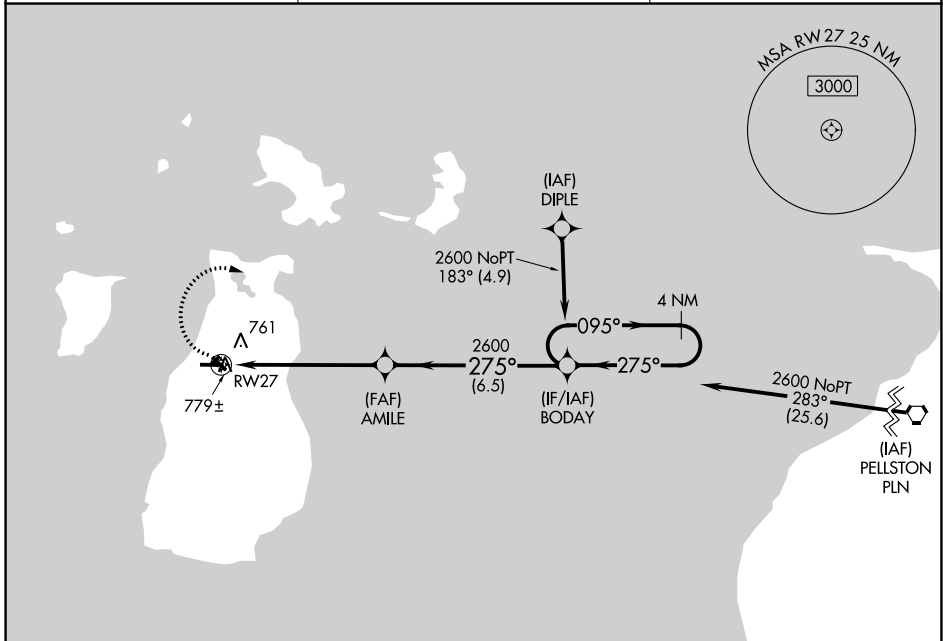

APP CRS	Rwy Idg	4299
275°	TDZE	669
	Apt Elev	670

RNAV (GPS) RWY 27

BEAVER ISLAND (SJX)

⚠ DME/DME RNP -0.3 NA. When local altimeter setting not received, use Pellston altimeter setting and increase all MDA 100 feet. Circling NA to Rwy 5, 14, 23, 32.

⚠ MISSED APPROACH: Climbing right turn to 2600 direct BODAY and hold.

AWOS-3 118.075	MINNEAPOLIS CENTER 134.6 354.05	UNICOM 122.8 (CTAF) 0
--------------------------	---	---------------------------------

ELEV 670	TDZE 669
----------	----------

CATEGORY	A	B	C	D
LNAV MDA	1080-1	411 (500-1)		NA
CIRCLING	1100-1 430 (500-1)	1120-1 450 (500-1)		NA