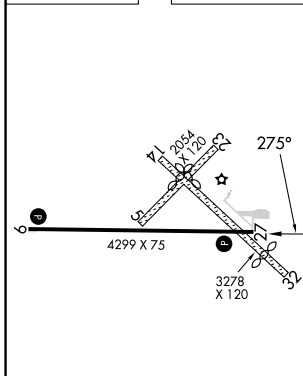

APP CRS	Rwy Idg	4299
275°	TDZE	669
	Apt Elev	670

RNAV (GPS) RWY 27

BEAVER ISLAND (SJX)

⚠ DME/DME RNP -0.3 NA. When local altimeter setting not received, use Pellston altimeter setting and increase all MDA 100 feet. Circling NA to Rwy 5, 14, 23, 32.

⚠ MISSED APPROACH: Climbing right turn to 2600 direct BODAY and hold.

AWOS-3 118.075	MINNEAPOLIS CENTER 134.6 354.05	UNICOM 122.8 (CTAF) 0
--------------------------	---	---------------------------------

ELEV 670	TDZE 669
----------	----------

CATEGORY	A	B	C	D
LNAV MDA	1080-1	411 (500-1)		NA
CIRCLING	1100-1 430 (500-1)	1120-1 450 (500-1)		NA