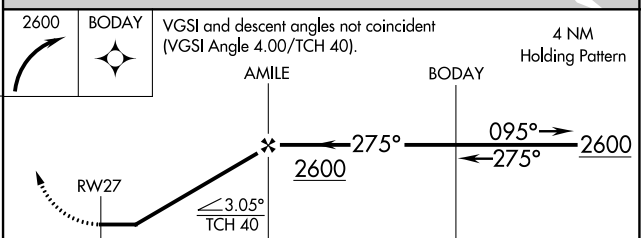

CATEGORY	A	B	C	D
LNAV MDA	1080-1	411 (500-1)		NA
CIRCLING	1100-1 430 (500-1)	1120-1 450 (500-1)		NA