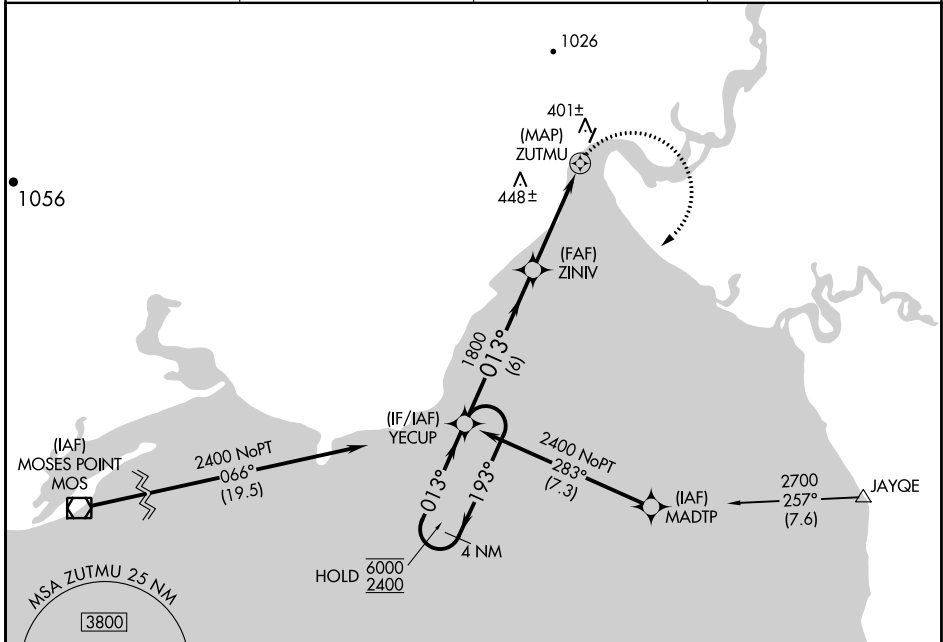

WAAS CH 77843	APP CRS 013°	Rwy Idg TDZE Apt Elev	3002 162 162
W01A			

RNAV (GPS) RWY 1

KOYUK ALFRED ADAMS (KKA)(PAKK)

RNP APCH - GPS.		MISSED APPROACH: Climbing right turn to 2400 direct YECUP and hold.	
NA Circling NA west of Rwy 01-19.			
AWOS-3P 134,95	ANCHORAGE CENTER 135.7 335.5	NOME RADIO 122.35	CTAF 122.80

CATEGORY	A	B	C	D
LP MDA	540-1 378 (400-1)			NA
LNAV MDA	660-1	498 (500-1)	660-1 $\frac{3}{8}$ 498 (500-1 $\frac{3}{8}$)	NA
CIRCLING	660-1 498 (500-1)	900-1 738 (800-1)	1500-3 1338 (1400-3)	NA