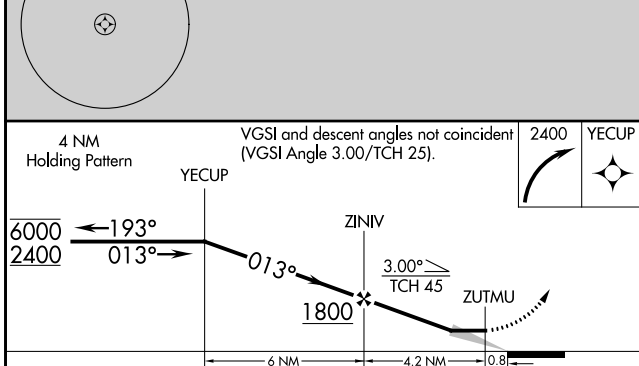

WAAS CH 77843	APP CRS 013°	Rwy Idg TDZE Apt Elev	3002 162 162
W01A			

RNAV (GPS) RWY 1

KOYUK ALFRED ADAMS (KKA)(PAKK)

RNP APCH - GPS.		MISSED APPROACH: Climbing right turn to 2400 direct YECUP and hold.	
NA Circling NA west of Rwy 01-19.			
AWOS-3P 134,95	ANCHORAGE CENTER 135.7 335.5	NOME RADIO 122.35	CTAF 122.80

CATEGORY	A	B	C	D
LP MDA	540-1 378 (400-1)			NA
LNAV MDA	660-1	498 (500-1)	660-1 $\frac{3}{8}$ 498 (500-1 $\frac{3}{8}$)	NA
CIRCLING	660-1 498 (500-1)	900-1 738 (800-1)	1500-3 1338 (1400-3)	NA