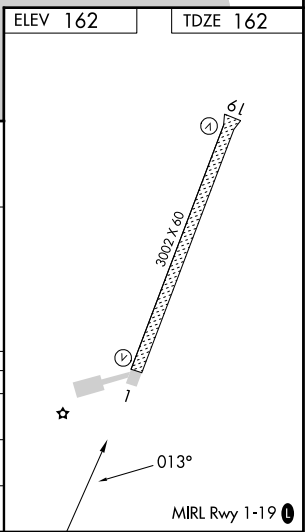

WAAS CH 77843	APP CRS 013°	Rwy Idg TDZE Apt Elev	3002 162 162
W01A			

RNAV (GPS) RWY 1

KOYUK ALFRED ADAMS (KKA)(PAKK)

RNP APCH - GPS.		MISSED APPROACH: Climbing right turn to 2400 direct YECUP and hold.	
NA Circling NA west of Rwy 01-19.			
AWOS-3P 134,95	ANCHORAGE CENTER 135.7 335.5	NOME RADIO 122.35	CTAF 122.80

CATEGORY	A	B	C	D
LP MDA	540-1 378 (400-1)			NA
LNAV MDA	660-1	498 (500-1)	660-1 $\frac{3}{8}$ 498 (500-1 $\frac{3}{8}$)	NA
CIRCLING	660-1 498 (500-1)	900-1 738 (800-1)	1500-3 1338 (1400-3)	NA