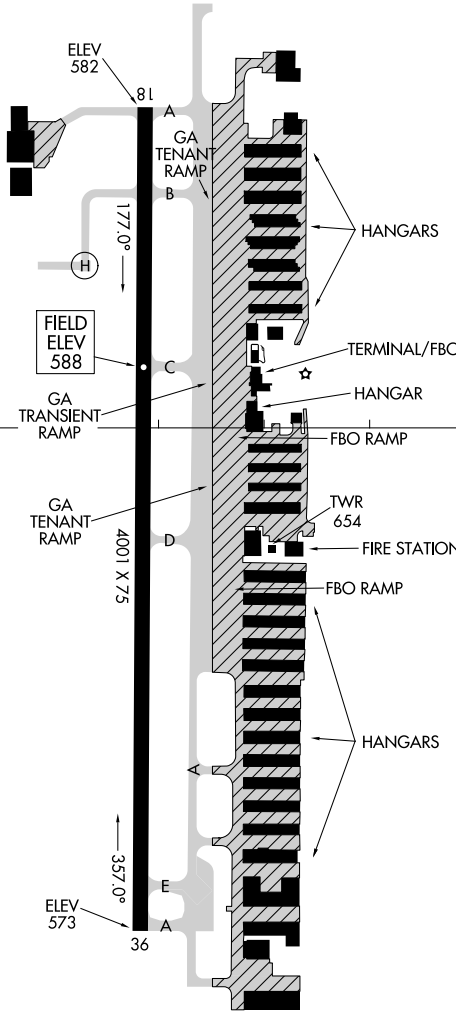

# AIRPORT DIAGRAM

AL-9209 (FAA)

GRAND PRAIRIE MUNI (GPM)

GRAND PRAIRIE, TX

AWOS-3P  
 118.475  
 GRAND PRAIRIE TOWER ★  
 128.55  
 GND CON  
 121.15

32°42.0'N

△ 745±

RWY 18-36  
S-30

32°41.5'N

CAUTION: BE ALERT TO RUNWAY CROSSING CLEARANCES.  
READBACK OF ALL RUNWAY HOLDING INSTRUCTIONS IS REQUIRED.

97°03.0'W

97°02.5'W

SC-2, 26 DEC 2024 to 23 JAN 2025

SC-2, 26 DEC 2024 to 23 JAN 2025