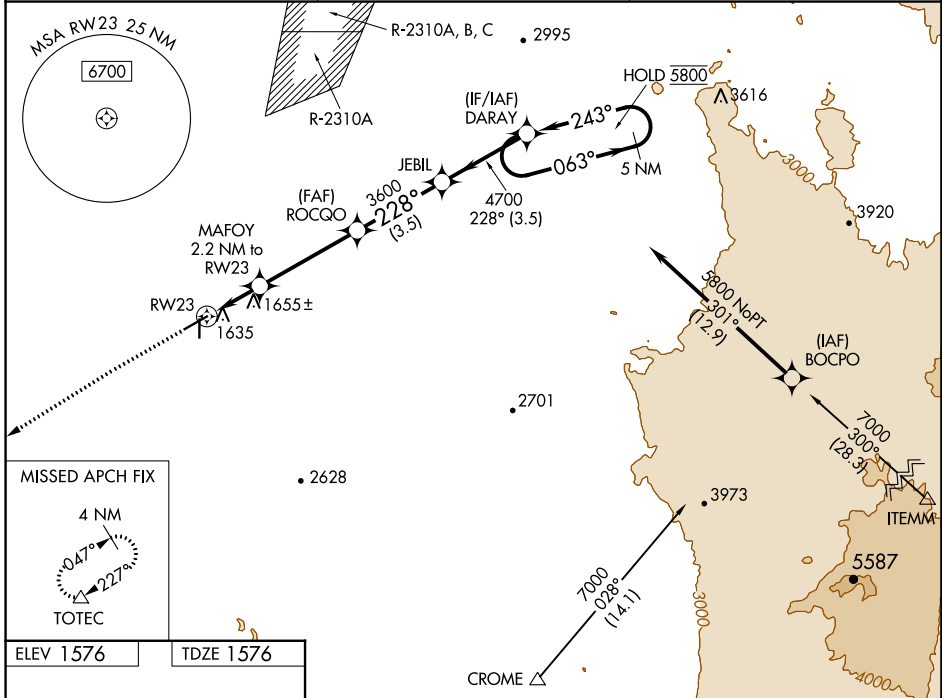

WAAS CH 78044 W23A	APP CRS 228°	Rwy ldg TDZE Apt Elev	5564 1576 1576
--	------------------------	-----------------------------	---

RNAV (GPS) RWY 23

COOLIDGE MUNI (P08)

RNP APCH-GPS.

⚠ Circling Rwy 17, 35 NA at night. For uncompensated Baro-VNAV systems, LNAV/VNAV NA below -18°C or above 54°C.

⚠ MISSED APPROACH: Climb to 2100 then climbing left turn to 3900 direct TOTEC and hold.

AWOS-3PT 119.35	ALBUQUERQUE CENTER 125.4 269.3	UNICOM 123.075 (CTAF) 1
---------------------------	--	--

CATEGORY	A	B	C	D
LPV DA	1826- ³ / ₄	250 (300- ³ / ₄)		NA
LNAV/VNAV DA	1826- ³ / ₄	250 (300- ³ / ₄)		NA
LNAV MDA	1920-1	344 (400-1)		NA
C CIRCLING	2100-1	524 (600-1)		NA

SW-4, 26 DEC 2024 to 23 JAN 2025

SW-4, 26 DEC 2024 to 23 JAN 2025