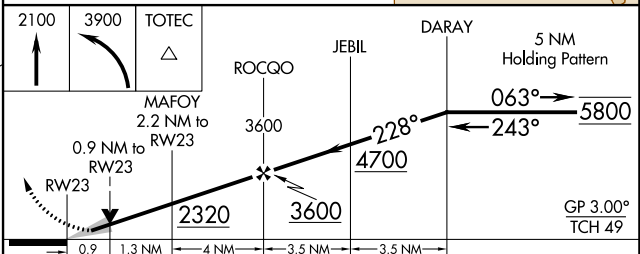

WAAS CH 78044 W23A	APP CRS 228°	Rwy ldg TDZE Apt Elev	5564 1576 1576
--	------------------------	-----------------------------	---

RNAV (GPS) RWY 23

COOLIDGE MUNI (P08)

RNP APCH-GPS.

⚠ Circling Rwy 17, 35 NA at night. For uncompensated Baro-VNAV systems, LNAV/VNAV NA below -18°C or above 54°C.

⚠ MISSED APPROACH: Climb to 2100 then climbing left turn to 3900 direct TOTEC and hold.

AWOS-3PT 119.35	ALBUQUERQUE CENTER 125.4 269.3	UNICOM 123.075 (CTAF) 1
---------------------------	--	--

CATEGORY	A	B	C	D
LPV DA	1826- ³ / ₄	250 (300- ³ / ₄)		NA
LNAV/VNAV DA	1826- ³ / ₄	250 (300- ³ / ₄)		NA
LNAV MDA	1920-1	344 (400-1)		NA
C CIRCLING	2100-1	524 (600-1)		NA

SW-4, 26 DEC 2024 to 23 JAN 2025

SW-4, 26 DEC 2024 to 23 JAN 2025