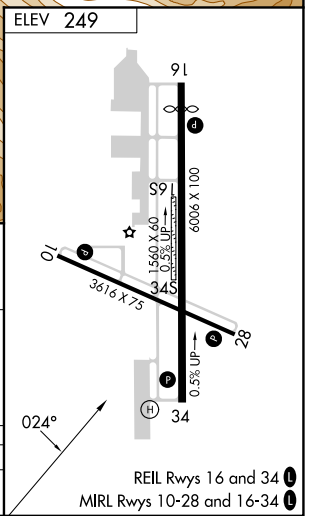

AK, 26 DEC 2024 to 20 FEB 2025

AK, 26 DEC 2024 to 20 FEB 2025

RNAV (GPS)-A