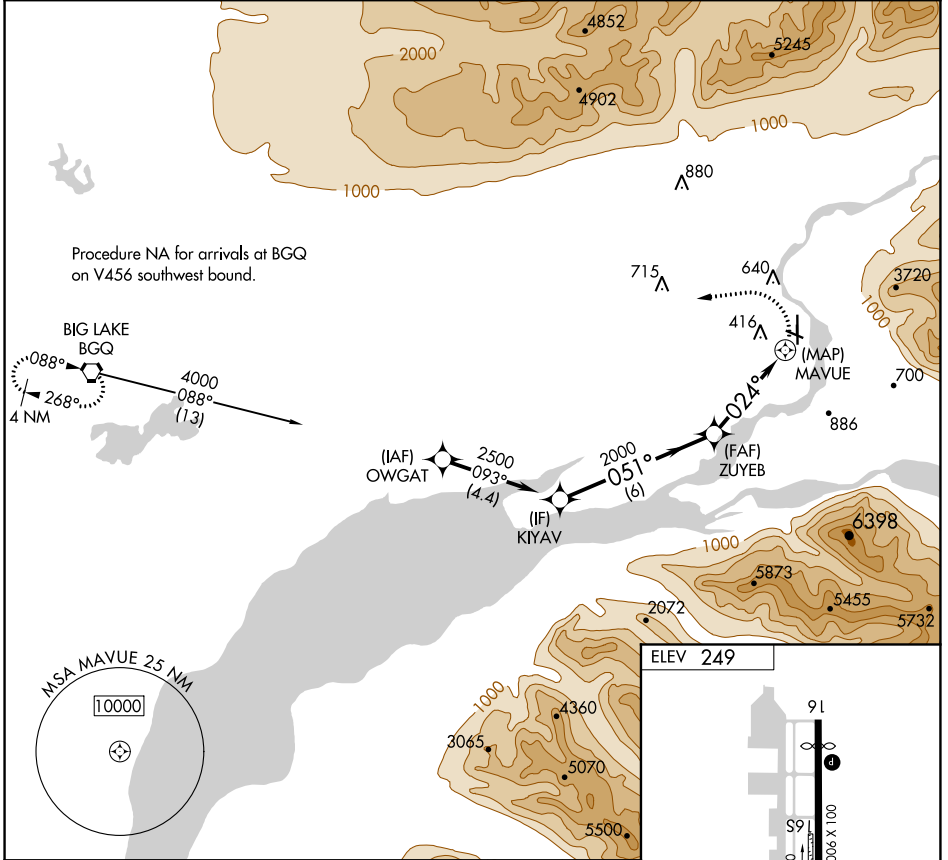

APP CRS 024°	Rwy Idg TDZE Apt Elev	N/A N/A 249
------------------------	-----------------------------	--

RNAV (GPS)-A

WARREN "BUD" WOODS PALMER MUNI (PAQ) (PAAQ)

RNP APCH.	MISSED APPROACH: Climbing left turn to 4500 direct BGQ VORTAC and hold.
<p>Circling NA northeast of Rwy 16-28. Procedure NA at night.</p>	

AFIS 134.75	ANCHORAGE APP CON 118.6 290.5	PALMER RADIO 123.6 (CTAF) 0 122.4
-----------------------	---	---

	KIYAV	ZUYEB	MAVUE	BGQ
	2500	2000	2000	4500
	051°		024°	
	6 NM		3.9 NM	
CATEGORY	A	B	C	D
CIRCLING	860-1¼ 611 (700-1¼)	940-1¼ 691 (700-1¼)	1300-3	1051 (1100-3)

AK, 26 DEC 2024 to 20 FEB 2025

AK, 26 DEC 2024 to 20 FEB 2025

RNAV (GPS)-A