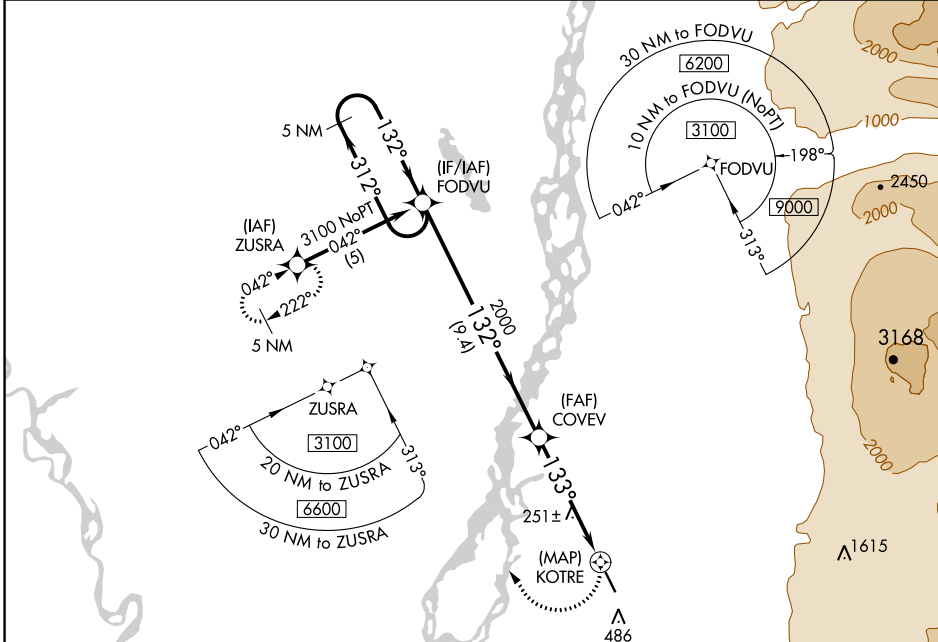

RNAV (GPS) RWY 13

WILLOW (UUO)(PAUO)

APP CRS 133°	Rwy Idg 4400
	TDZE 215
	Apt Elev 215

NA Use Wasilla altimeter setting.
 Procedure NA at night.
 DME/DME RNP-0.3 NA.

MISSED APPROACH: Climbing right turn to 3100 direct ZUSRA and hold.

IYS/PAWS AWOS-3P
135.25

ANCHORAGE CENTER
133.7 279.6

CTAF
122.8

ELEV 215	TDZE 215
----------	----------

CATEGORY	A	B	C	D
LNAV MDA	1220-1¼ 1005 (1100-1¼)	1220-1½ 1005 (1100-1½)	1220-3 1005 (1100-3)	NA
C CIRCLING	1220-1¼ 1005 (1100-1¼)	1220-1½ 1005 (1100-1½)	1220-3 1005 (1100-3)	NA

AK, 26 DEC 2024 to 20 FEB 2025

AK, 26 DEC 2024 to 20 FEB 2025