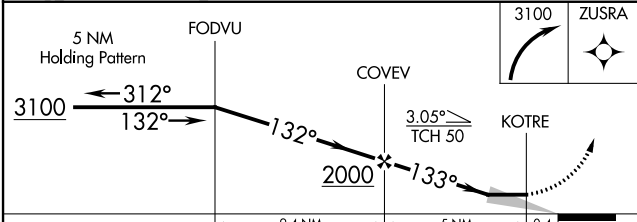

RNAV (GPS) RWY 13

WILLOW (UUO)(PAUO)

APP CRS 133°	Rwy Idg 4400
	TDZE 215
	Apt Elev 215

NA Use Wasilla altimeter setting.
 Procedure NA at night.
 DME/DME RNP-0.3 NA.

MISSED APPROACH: Climbing right turn to 3100 direct ZUSRA and hold.

IYS/PAWS AWOS-3P
135.25

ANCHORAGE CENTER
133.7 279.6

CTAF
122.8

ELEV 215	TDZE 215
----------	----------

CATEGORY	A	B	C	D
LNAV MDA	1220-1¼ 1005 (1100-1¼)	1220-1½ 1005 (1100-1½)	1220-3 1005 (1100-3)	NA
C CIRCLING	1220-1¼ 1005 (1100-1¼)	1220-1½ 1005 (1100-1½)	1220-3 1005 (1100-3)	NA