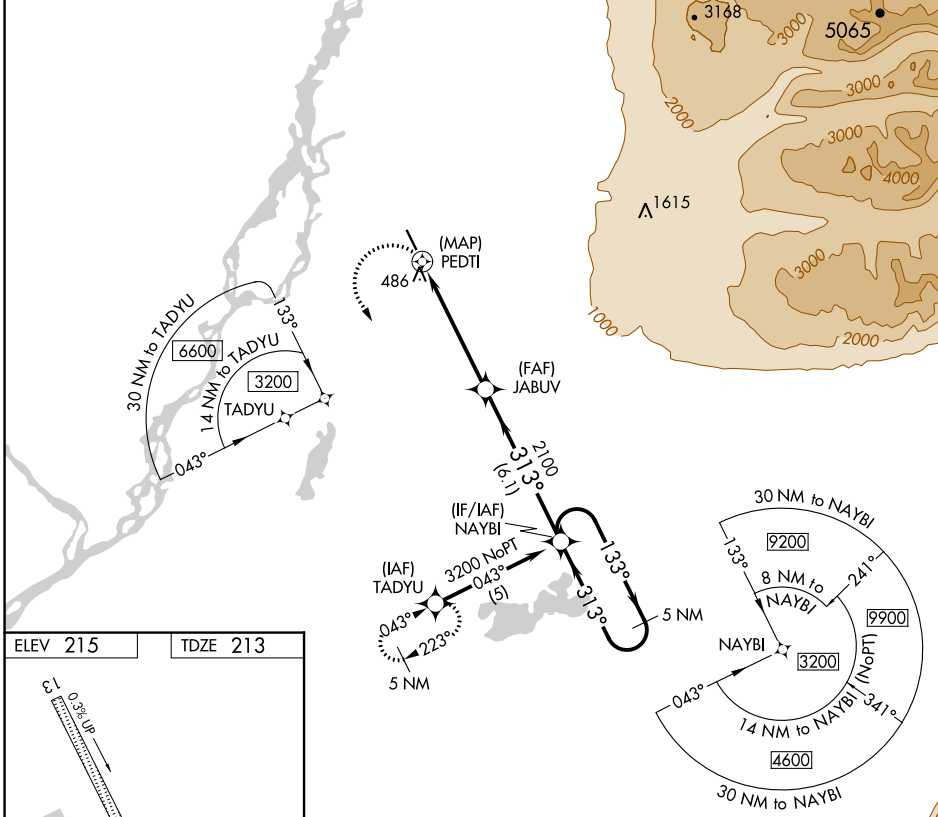

RNAV (GPS) RWY 31

WILLOW (UUO)(PAUO)

APP CRS 313°	Rwy ldg TDZE Apt Elev	4000 213 215
------------------------	-----------------------------	---

▼ Use Wasilla altimeter setting.
▲ NA Procedure NA at night.
 DME/DME RNP-0.3 NA.

MISSED APPROACH: Climbing left turn to 3200 direct TADYU and hold.

IYS/PAWS AWOS-3P 135.25	ANCHORAGE CENTER 133.7 279.6	CTAF 122.8
-----------------------------------	--	----------------------

ELEV 215	TDZE 213
----------	----------

CATEGORY	A	B	C	D
LNAV MDA	1220-1¼ 1007 (1100-1¼)	1220-1½ 1007 (1100-1½)	1220-3 1007 (1100-3)	NA
C CIRCLING	1220-1¼ 1005 (1100-1¼)	1220-1½ 1005 (1100-1½)	1220-3 1005 (1100-3)	NA

AK, 26 DEC 2024 to 20 FEB 2025

AK, 26 DEC 2024 to 20 FEB 2025