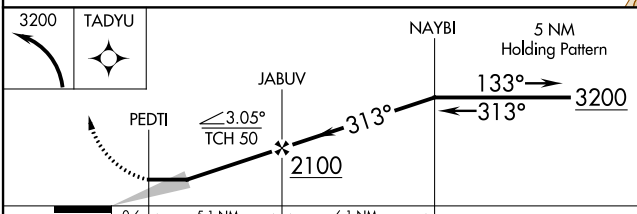

RNAV (GPS) RWY 31

WILLOW (UUO)(PAUO)

APP CRS 313°	Rwy ldg TDZE Apt Elev	4000 213 215
------------------------	-----------------------------	---

▼ Use Wasilla altimeter setting.
▲ NA Procedure NA at night.
 DME/DME RNP-0.3 NA.

MISSED APPROACH: Climbing left turn to 3200 direct TADYU and hold.

IYS/PAWS AWOS-3P 135.25	ANCHORAGE CENTER 133.7 279.6	CTAF 122.8
-----------------------------------	--	----------------------

ELEV 215	TDZE 213
----------	----------