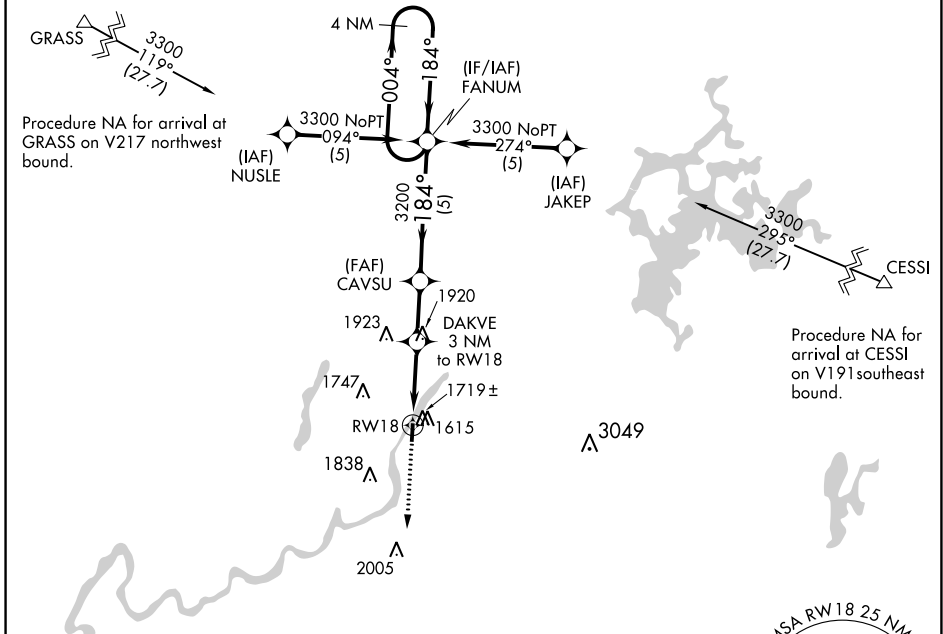

APP CRS	Rwy Idg	3200
184°	TDZE	1494
	Apt Elev	1501

RNAV (GPS) RWY 18

PARK FALLS MUNI (PKF)

▼ Use Phillips altimeter setting. DME/DME ▲ NA RNP-0.3 NA. Procedure NA at night.	MISSED APPROACH: Climb to 3200 direct FARIM WP and hold.

PBH AWOS-3 125.875	MINNEAPOLIS CENTER 133.65 281.5	CTAF 122.9 0

ELEV 1501	TDZE 1494