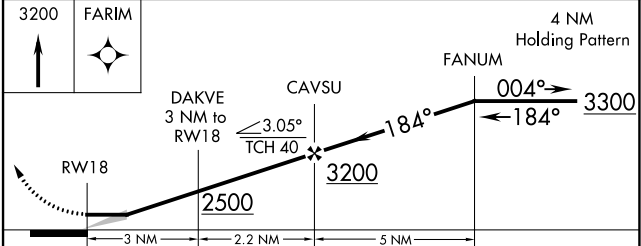

CATEGORY	A	B	C	D
LNAV MDA	2020-1	526 (600-1)	2020-1½ 526 (600-1½)	NA
CIRCLING	2060-1	559 (600-1)	2180-2 679 (700-2)	NA

EC-3, 26 DEC 2024 to 23 JAN 2025

EC-3, 26 DEC 2024 to 23 JAN 2025