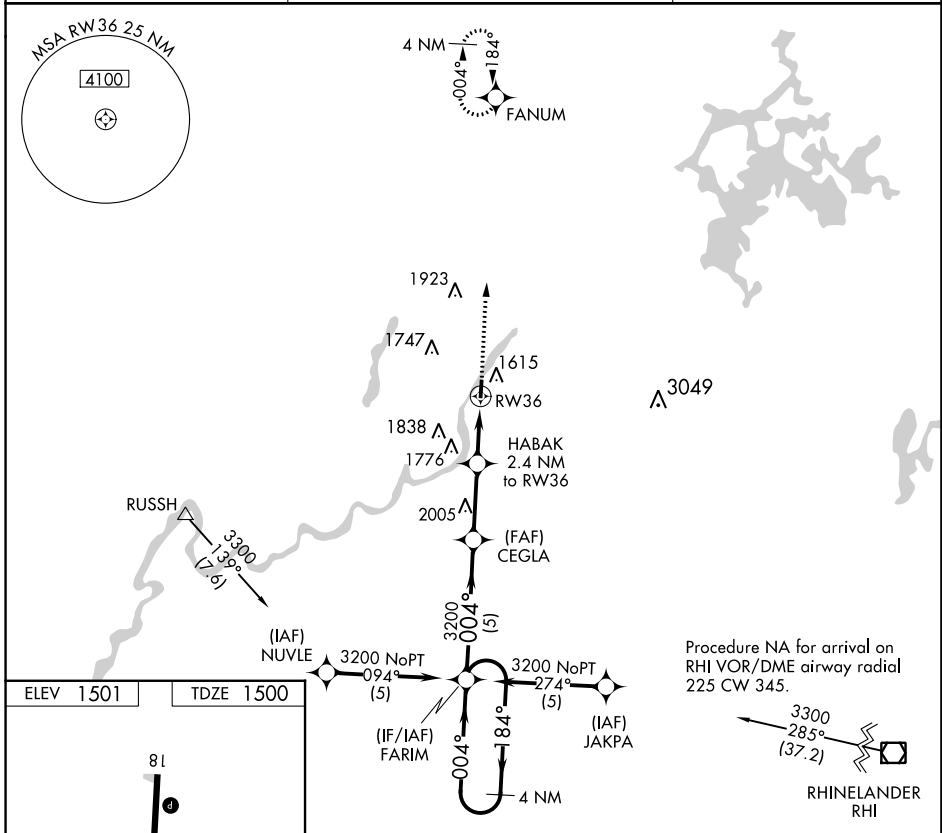

APP CRS	Rwy Idg	3200
004°	TDZE	1500
	Apt Elev	1501

RNAV (GPS) RWY 36

PARK FALLS MUNI (PKF)

NA DME/DME RNP-0.3 NA. Procedure NA at night. Use Phillips altimeter setting.

MISSED APPROACH: Climb to 3300 direct FANUM and hold.

PBH AWOS-3 125.875	MINNEAPOLIS CENTER 133.65 281.5	CTAF 122.90

CATEGORY	A	B	C	D
LNAV MDA	2000-1	500 (500-1)	2000-1¼ 500 (500-1¼)	NA
CIRCLING	2060-1	559 (600-1)	2180-2 679 (700-2)	NA

EC-3, 26 DEC 2024 to 23 JAN 2025

EC-3, 26 DEC 2024 to 23 JAN 2025