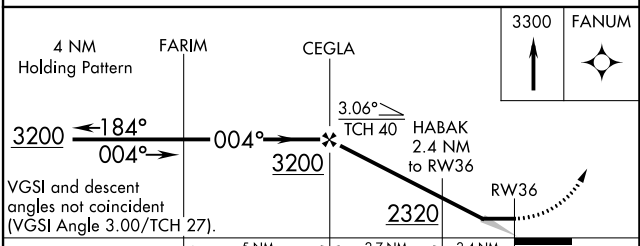

APP CRS	Rwy Idg	3200
004°	TDZE	1500
	Apt Elev	1501

RNAV (GPS) RWY 36

PARK FALLS MUNI (PKF)

NA DME/DME RNP-0.3 NA. Procedure NA at night. Use Phillips altimeter setting.

MISSED APPROACH: Climb to 3300 direct FANUM and hold.

PBH AWOS-3 125.875	MINNEAPOLIS CENTER 133.65 281.5	CTAF 122.90

CATEGORY	A	B	C	D
LNAV MDA	2000-1	500 (500-1)	2000-1¼ 500 (500-1¼)	NA
CIRCLING	2060-1	559 (600-1)	2180-2 679 (700-2)	NA

EC-3, 26 DEC 2024 to 23 JAN 2025

EC-3, 26 DEC 2024 to 23 JAN 2025