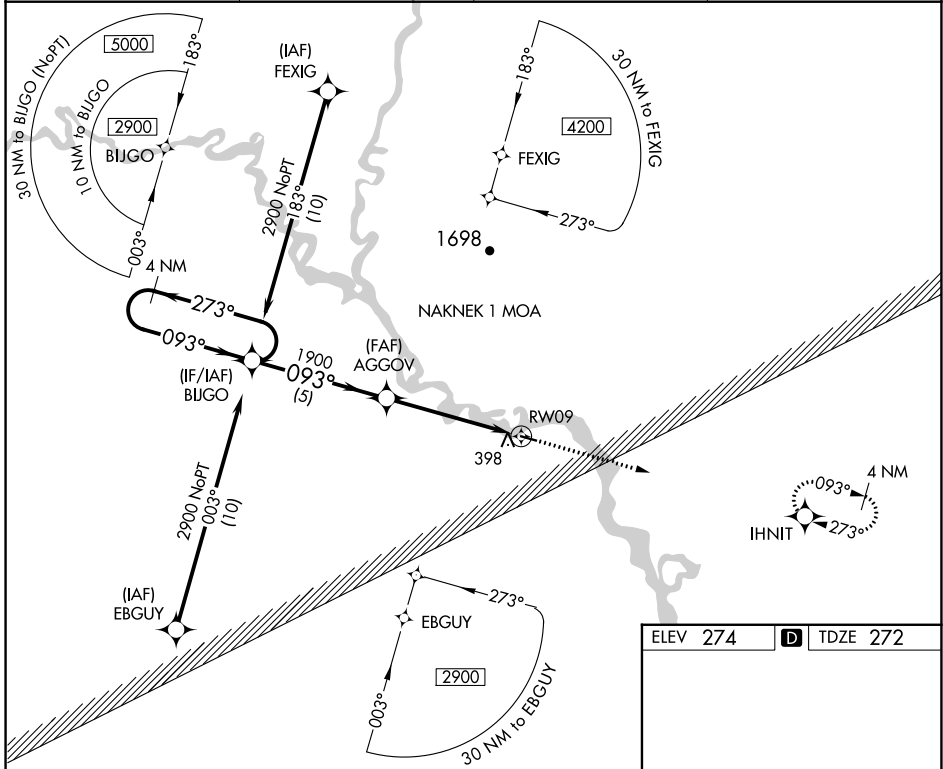

APP CRS	Rwy Idg	3300
093°	TDZE	272
	Apt Elev	274

RNAV (GPS) RWY 9

KOLIGANEK (JZZ) (P.AJZ)

RNP APCH - GPS.

▼ When local altimeter setting not received, use new Stuyahok altimeter setting and increase all MDA 60 feet. Rwy 9 helicopter visibility reduction below 1 SM NA. Procedure NA at night.

MISSED APPROACH: Climb to 3400 direct IHNIT and hold, continue climb-in-hold to 3400.

AWOS-3P 118.525	ANCHORAGE CENTER 132.75 282.35	DILLINGHAM RADIO 122.55	CTAF 122.9 0
---------------------------	------------------------------------------	-----------------------------------	------------------------

AK, 26 DEC 2024 to 20 FEB 2025

AK, 26 DEC 2024 to 20 FEB 2025

CATEGORY	A	B	C	D
LNVA MDA	720-1	448 (500-1)		NA
C CIRCLING	720-1 446 (500-1)	740-1 466 (500-1)		NA

MIRL Rwy 9-27 **0**