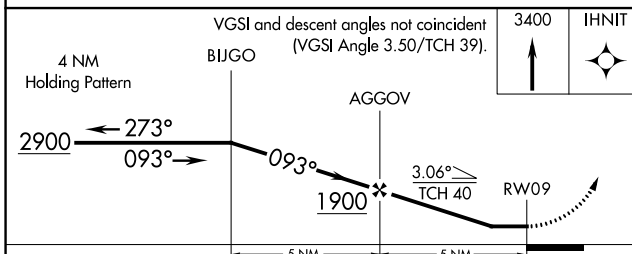

CATEGORY	A	B	C	D
LNVA MDA	720-1	448 (500-1)		NA
C CIRCLING	720-1 446 (500-1)	740-1 466 (500-1)		NA

MIRL Rwy 9-27 **0**