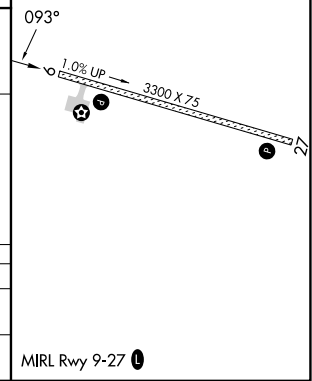

CATEGORY	A	B	C	D
LNVA MDA	720-1	448 (500-1)		NA
C CIRCLING	720-1 446 (500-1)	740-1 466 (500-1)		NA

MIRL Rwy 9-27 **0**