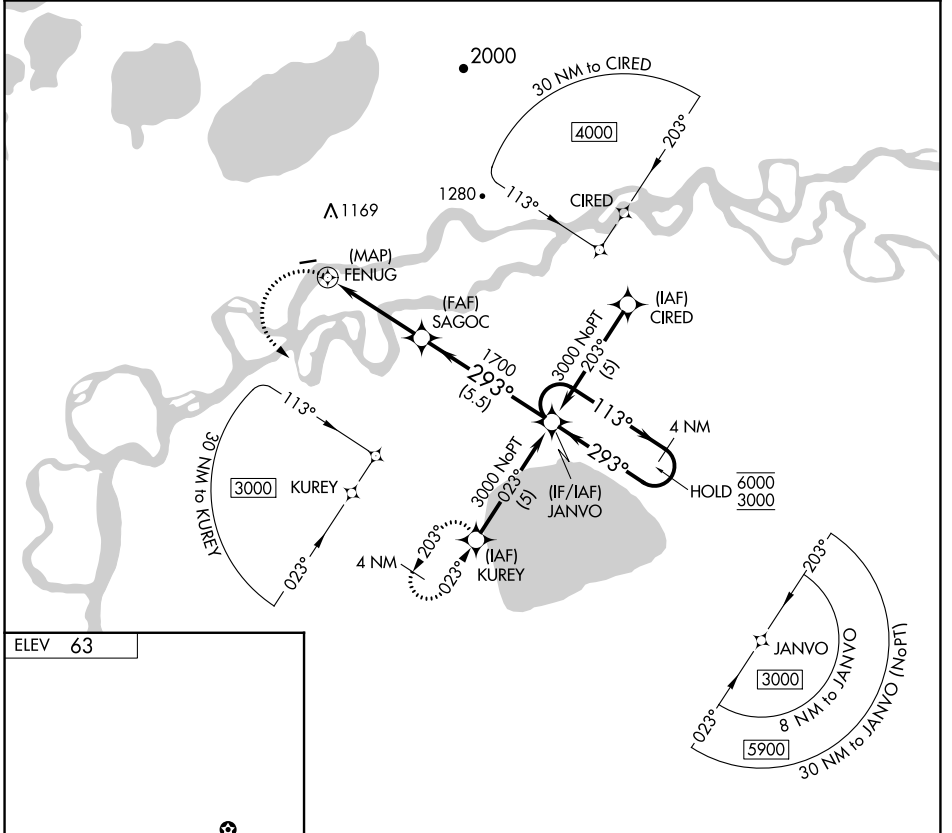

APP CRS 293°	Rwy Idg TDZE Apt Elev	N/A N/A 63
------------------------	-----------------------------	---------------------------------------

RNAV (GPS)-A

KALSKAG (KLG)(PALG)

RNP APCH - GPS.	MISSED APPROACH: Climbing left turn to 3000 direct KUREY and hold, continue climb-in hold to 3000.
Procedure NA at night. Circling NA north of Rwy 7-25.	

AWOS-3P 119.025	ANCHORAGE CENTER 118.15 251.05	UNICOM 122.8 (CTAF) 0
---------------------------	--	---------------------------------

3000	KUREY	JANVO	
4 NM		4 NM Holding Pattern	
FENUG	SAGOC	113° → 6000 ← 293° 3000	
4 NM		5.5 NM	
CATEGORY	A	B	C D
CIRCLING	520-1 457 (500-1)	700-1 637 (700-1)	NA

AK, 26 DEC 2024 to 20 FEB 2025

AK, 26 DEC 2024 to 20 FEB 2025