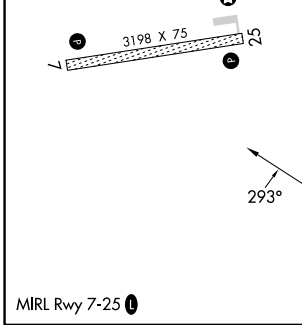

APP CRS 293°	Rwy Idg TDZE Apt Elev	N/A N/A 63
------------------------	-----------------------------	---------------------------------------

RNAV (GPS)-A

KALSKAG (KLG)(PALG)

RNP APCH - GPS.	MISSED APPROACH: Climbing left turn to 3000 direct KUREY and hold, continue climb-in hold to 3000.
Procedure NA at night. Circling NA north of Rwy 7-25.	

AWOS-3P 119.025	ANCHORAGE CENTER 118.15 251.05	UNICOM 122.8 (CTAF) 0
---------------------------	--	---------------------------------

3000	KUREY	JANVO	
4 NM		4 NM Holding Pattern	
FENUG	SAGOC	113° → 6000 ← 293° 3000	
4 NM		5.5 NM	
CATEGORY	A	B	C D
CIRCLING	520-1 457 (500-1)	700-1 637 (700-1)	NA