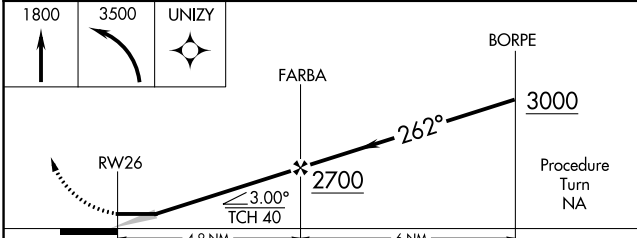

APP CRS	Rwy Idg	3160
262°	TDZE	1117
	Apt Elev	1117

RNAV (GPS) RWY 26

NORTHWOOD MUNI/VINCE FLD (4V4)

RNP APCH - GPS.	MISSED APPROACH: Climb to 1800 then climbing left turn to 3500 direct UNIZY WP and hold.
▼ ▲ NA Use Grand Forks Intl altimeter setting.	
GRAND FORKS APP CON★ 118.1 318.1	UNICOM 122.8 (CTAF) 0