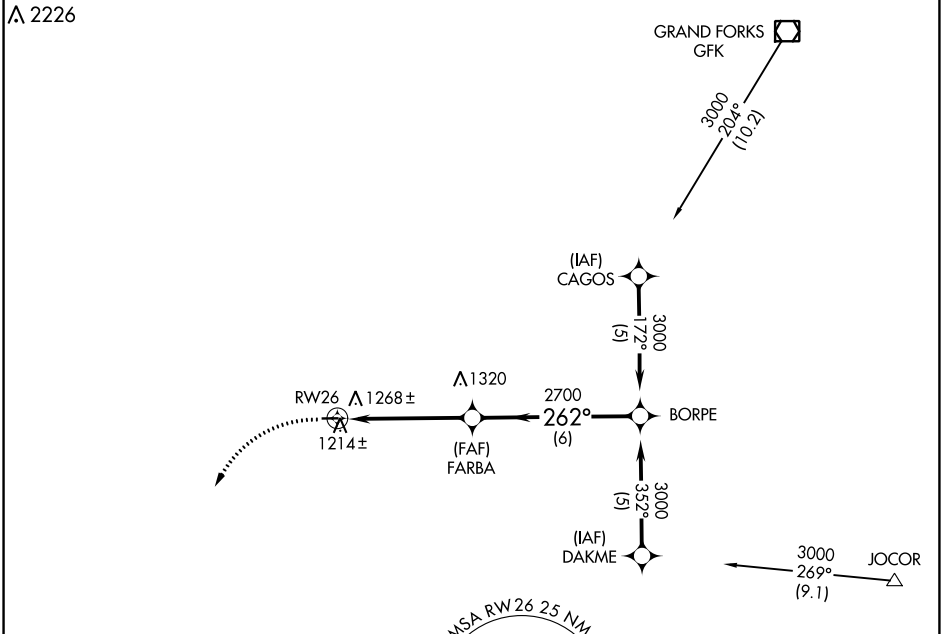

APP CRS	Rwy Idg	3160
262°	TDZE	1117
	Apt Elev	1117

RNAV (GPS) RWY 26

NORTHWOOD MUNI/VINCE FLD (4V4)

RNP APCH - GPS.	MISSED APPROACH: Climb to 1800 then climbing left turn to 3500 direct UNIZY WP and hold.
▼ ▲ NA Use Grand Forks Intl altimeter setting.	
GRAND FORKS APP CON★ 118.1 318.1	UNICOM 122.8 (CTAF) 0

ELEV 1117	TDZE 1117

MIRL Rwy 8-26 0

CATEGORY	A	B	C	D
LNVA MDA	1660-1	543 (600-1)	NA	
CIRCLING	1720-1	603 (700-1)	NA	

NC-1, 26 DEC 2024 to 23 JAN 2025

NC-1, 26 DEC 2024 to 23 JAN 2025