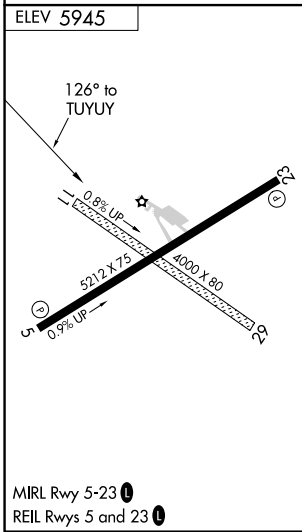

APP CRS 126°	Rwy Idg TDZE Apt Elev	N/A N/A 5945
------------------------	-----------------------------	---

RNAV (GPS)-A

HOPKINS FLD (AIB)

RNP APCH-GPS.	MISSED APPROACH: Climbing left turn to 12000 direct PAROX and hold, continue climb-in-hold to 12000.
<p>⚠ Circling NA to Rwys 11 and 29. Circling Rwy 23 NA at night.</p> <p>⚠ When local altimeter setting not received, procedure NA.</p>	

AWOS-3 132.525	DENVER CENTER 127.1	UNICOM 122.8 (CTAF)
--------------------------	-------------------------------	-------------------------------

All arrivals on V244 descend to 12000 in PAROX holding pattern before departing PAROX.
NoPT for arrival at PAROX on V391 southbound.

	PAROX	CULIR	IVOYE	TUYUY
	12000	9000	8100	
	7.5 NM	6.6 NM	5.8 NM	
CATEGORY	A	B	C	D
ⓐ CIRCLING	6320-1 375 (400-1)	6400-1 455 (500-1)	6800-2½ 855 (900-2½)	NA

SW-1, 26 DEC 2024 to 23 JAN 2025

SW-1, 26 DEC 2024 to 23 JAN 2025