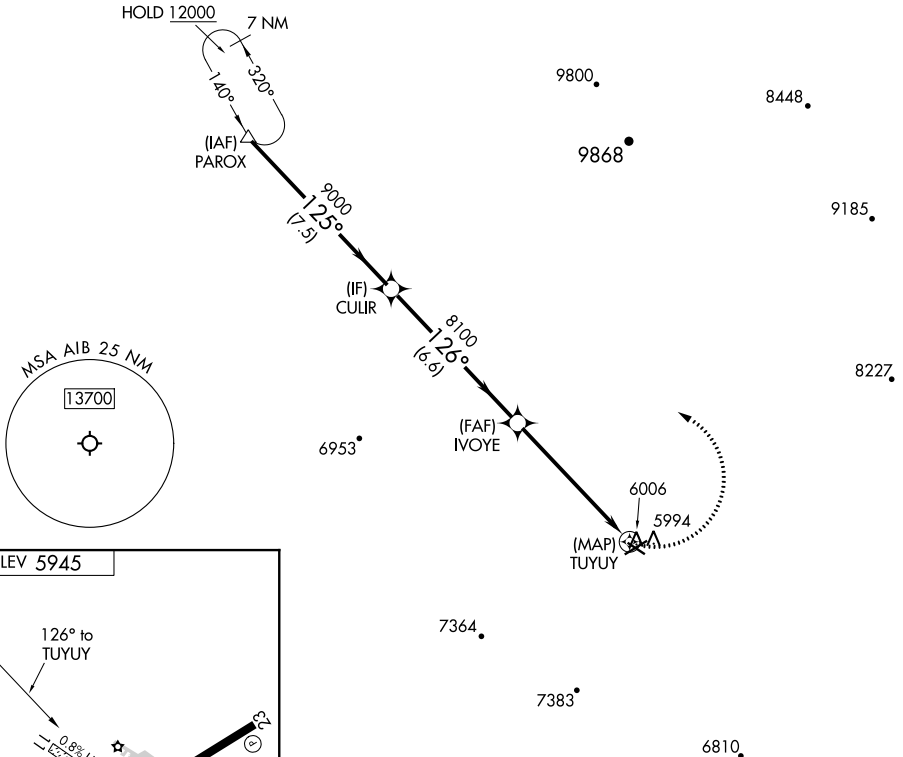

APP CRS 126°	Rwy Idg TDZE Apt Elev	N/A N/A 5945
------------------------	-----------------------------	---

RNAV (GPS)-A

HOPKINS FLD (AIB)

RNP APCH-GPS.	MISSED APPROACH: Climbing left turn to 12000 direct PAROX and hold, continue climb-in-hold to 12000.
<p>⚠ Circling NA to Rwys 11 and 29. Circling Rwy 23 NA at night.</p> <p>⚠ When local altimeter setting not received, procedure NA.</p>	

AWOS-3 132.525	DENVER CENTER 127.1	UNICOM 122.8 (CTAF)
--------------------------	-------------------------------	-------------------------------

All arrivals on V244 descend to 12000 in PAROX holding pattern before departing PAROX.
NoPT for arrival at PAROX on V391 southbound.

	PAROX	CULIR	IVOYE	TUYUY
	12000	9000	8100	
	7.5 NM	6.6 NM	5.8 NM	
CATEGORY	A	B	C	D
ⓐ CIRCLING	6320-1 375 (400-1)	6400-1 455 (500-1)	6800-2½ 855 (900-2½)	NA

SW-1, 26 DEC 2024 to 23 JAN 2025

SW-1, 26 DEC 2024 to 23 JAN 2025