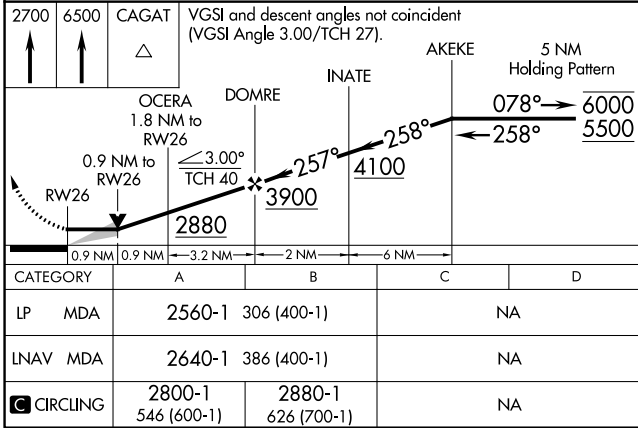

WAAS CH 97721 W26A	APP CRS 257°	Rwy Idg TDZE Apt Elev	4500 2254 2254

RNAV (GPS) RWY 26

MALTA (M75)

RNP APCH. ▼	MISSED APPROACH: Climb to 2700, then climb to 6500 direct CAGAT and hold, continue climb-in-hold 6500.

AWOS-3 119.25	SALT LAKE CITY CENTER 126.85 305.2	AUNICOM 122.8 (CTAF) 1

ELEV 2254	TDZE 2254
MIRL Rwy 8-26 1	

NW-1, 26 DEC 2024 to 23 JAN 2025

NW-1, 26 DEC 2024 to 23 JAN 2025