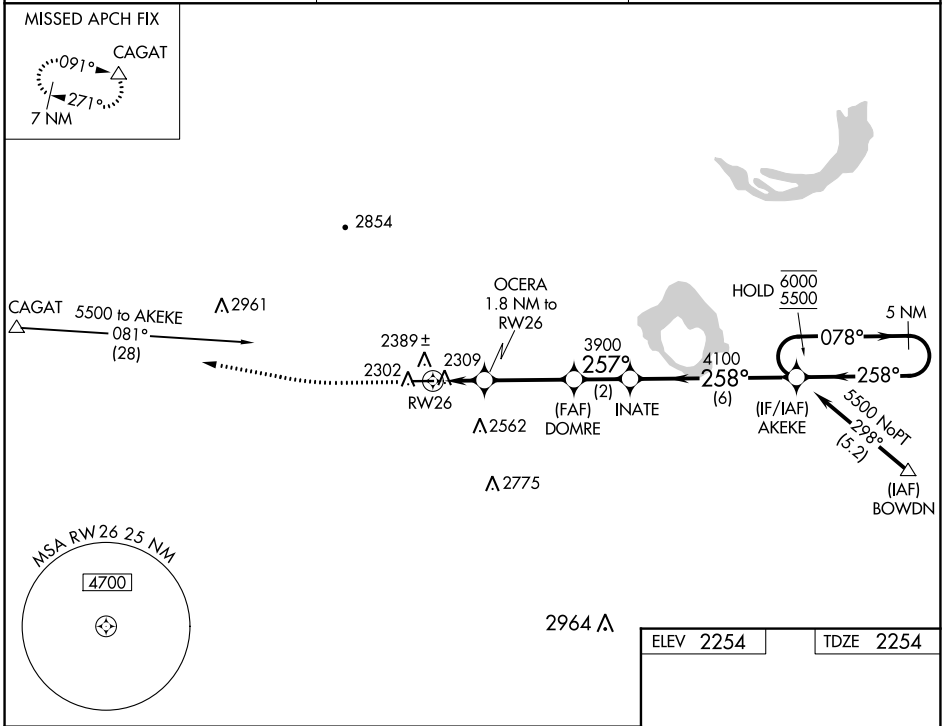

WAAS CH 97721 W26A	APP CRS 257°	Rwy Idg TDZE Apt Elev	4500 2254 2254
--	------------------------	-----------------------------	---

RNAV (GPS) RWY 26

MALTA (M75)

RNP APCH. ▼	MISSED APPROACH: Climb to 2700, then climb to 6500 direct CAGAT and hold, continue climb-in-hold 6500.
----------------	--

AWOS-3 119.25	SALT LAKE CITY CENTER 126.85 305.2	AUNICOM 122.8 (CTAF) 1
-------------------------	--	----------------------------------

ELEV 2254	TDZE 2254
MIRL Rwy 8-26 1	

NW-1, 26 DEC 2024 to 23 JAN 2025

NW-1, 26 DEC 2024 to 23 JAN 2025