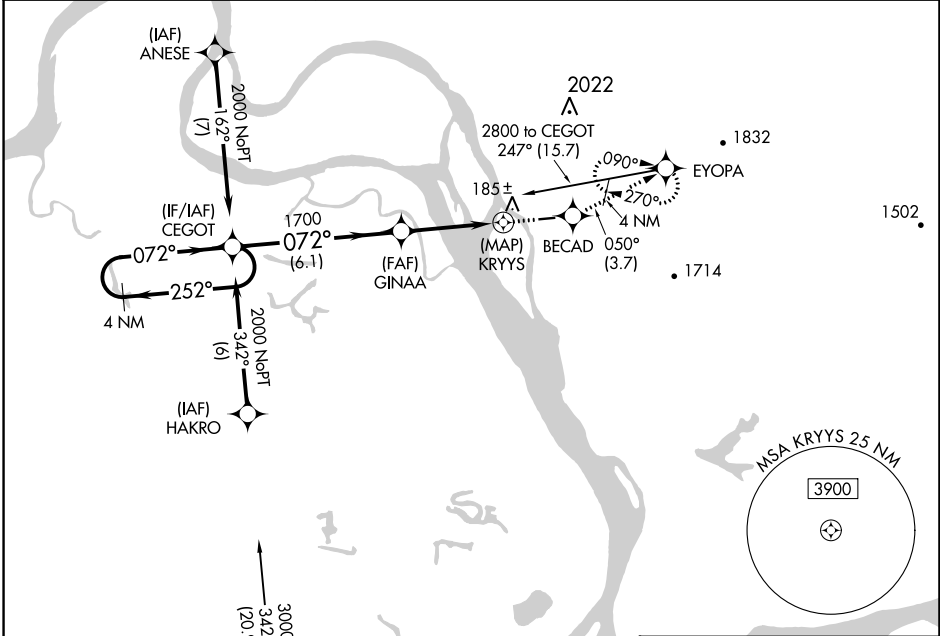

WAAS CH 57929 W07A	APP CRS 072°	Rwy Idg TDZE Apt Elev	3200 113 115
----------------------------------------	------------------------	-----------------------------	-----------------------------------------

RNAV (GPS) RWY 7
MARSHALL DON HUNTER SR (MDM) (PADM)

⚠ When local altimeter setting not received, use Russian Mission altimeter setting and increase all MDA 60 feet. DME/DME RNP-0.3 NA.
❄ -26°C VDP NA with Russian Mission altimeter setting.

MISSED APPROACH: Climb to 4000 direct BECAD and on track 050° to EYOPA and hold, continue climb-in-hold to 4000.

AWOS-3P 119.675	ANCHORAGE CENTER 124.0	CTAF 122.9
---------------------------	----------------------------------	----------------------

AK, 26 DEC 2024 to 20 FEB 2025

AK, 26 DEC 2024 to 20 FEB 2025