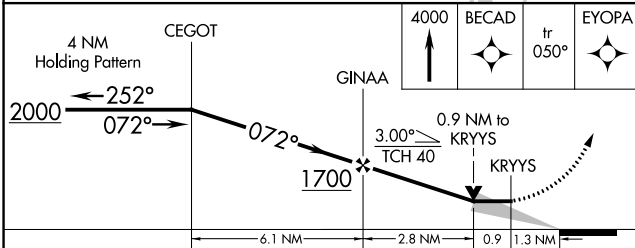

CATEGORY	A	B	C	D
LP MDA	820-1½	707 (800-1½)		NA
LNAV MDA	1060-1½	947 (1000-1½)		NA
CIRCLING	1060-1½ 945 (1000-1½)	1140-1½ 1025 (1100-1½)		NA

REIL Rwy 7 **0**
MIRL Rwy 7-25 **0**

AK, 26 DEC 2024 to 20 FEB 2025

AK, 26 DEC 2024 to 20 FEB 2025