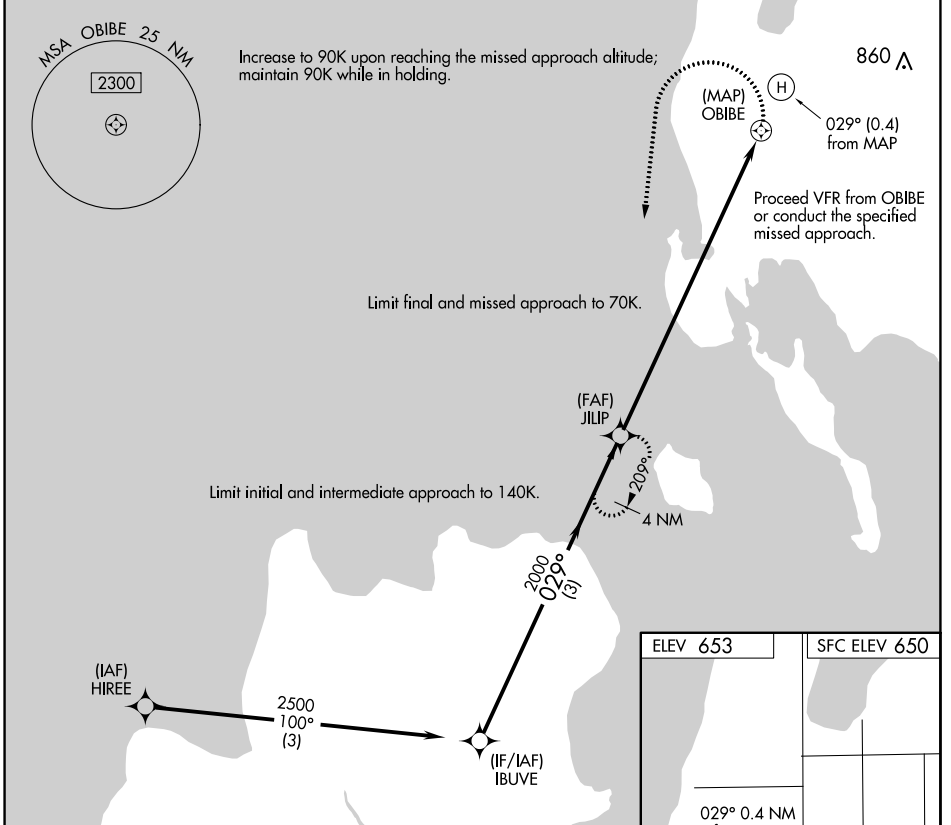

# COPTER RNAV (GPS) 029°

WASHINGTON ISLAND (2P2)

APP CRS <b>029°</b>	Rwy Idg Sfc Elev Apt Elev	N/A <b>650</b> <b>653</b>
------------------------	---------------------------------	---------------------------------

RNP APCH. ▲ NA		MISSED APPROACH: Climbing left turn to 2100 direct JILIP and hold.
AWOS-3PT <b>118.525</b>	MINNEAPOLIS CENTER <b>127.65</b>	CTAF <b>122.9</b>

# COPTER RNAV (GPS) 029°

EC-3, 26 DEC 2024 to 23 JAN 2025

EC-3, 26 DEC 2024 to 23 JAN 2025