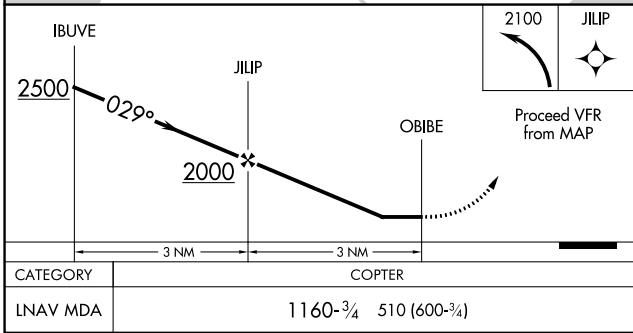

# COPTER RNAV (GPS) 029°

WASHINGTON ISLAND (2P2)

APP CRS <b>029°</b>	Rwy Idg Sfc Elev Apt Elev	N/A <b>650</b> <b>653</b>
------------------------	---------------------------------	---------------------------------

RNP APCH. ▲ NA		MISSED APPROACH: Climbing left turn to 2100 direct JILIP and hold.
AWOS-3PT <b>118.525</b>	MINNEAPOLIS CENTER <b>127.65</b>	CTAF <b>122.9</b>

# COPTER RNAV (GPS) 029°

EC-3, 26 DEC 2024 to 23 JAN 2025

EC-3, 26 DEC 2024 to 23 JAN 2025