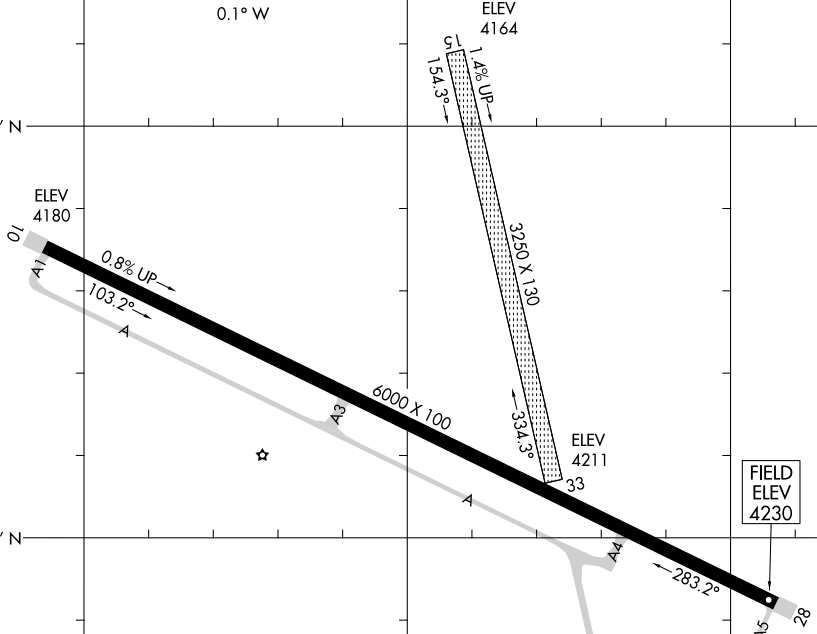

# AIRPORT DIAGRAM

AL-9919 (FAA)

HAWTHORNE INDUSTRIAL (HTH)  
HAWTHORNE, NEVADA

AWOS-3  
120.225  
CTAF/UNICOM  
122.8

JANUARY 2020  
ANNUAL RATE OF CHANGE  
0.1° W

38°33.0' N

38°32.5' N

38°32.0' N

SW-4, 26 DEC 2024 to 23 JAN 2025

SW-4, 26 DEC 2024 to 23 JAN 2025

FIELD  
ELEV  
4230

FBO/  
TERMINAL

115  $\Delta$

118°38.5' W

118°38.0' W

118°37.5' W